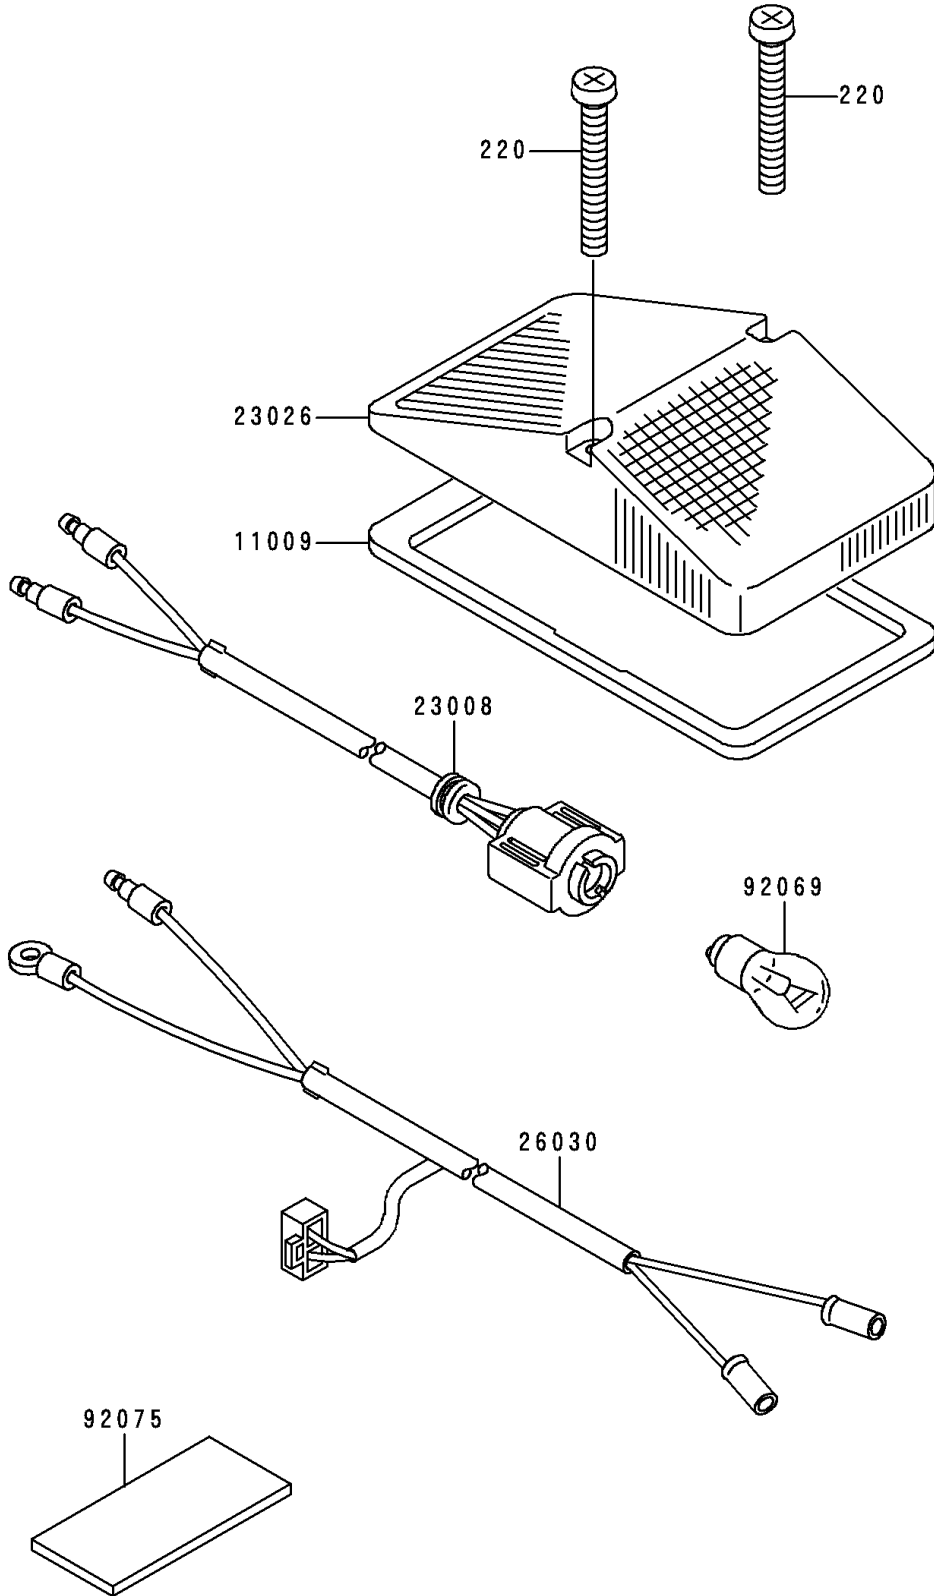

1994 KDX200 PARTS DIAGRAM

Tail Lamp

F2720

1994 KDX200 PARTS LIST

Tail Lamp

ITEM NAME	PART NUMBER	QUANTITY
SCREW-PAN-CROS (Ref # 220)	220B0445	2
GASKET,TAIL LAMP (Ref # 11009)	11009-1762	1
SOCKET-ASSY,TAIL LAMP (Ref # 23008)	23008-1404	1
LENS,TAIL LAMP (Ref # 23026)	23026-1104	1
HARNESS,TAIL LAMP (Ref # 26030)	26030-1036	1
BULB,12V 10W (Ref # 92069)	92069-1072	1
DAMPER,TAIL LAMP (Ref # 92075)	92075-1625	1