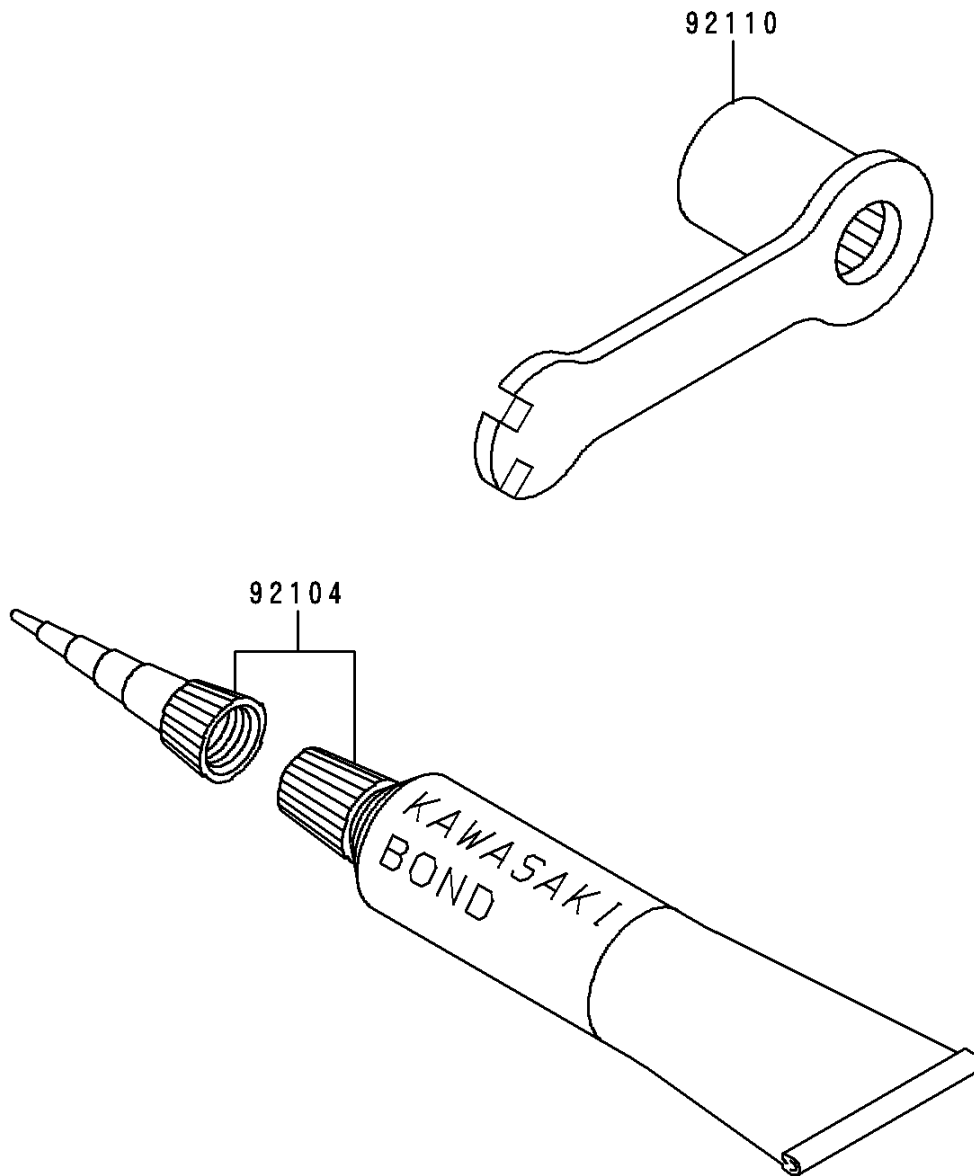

# 1992 KDX200 PARTS DIAGRAM

Tool

F2810

# 1992 KDX200 PARTS LIST

## Tool

| ITEM NAME                                    | PART NUMBER | QUANTITY |
|--|-------------|----------|
| GASKET-LIQUID,TUBE,100G,SILVER (Ref # 92104) | 92104-002   | 1        |
| TOOL-WRENCH,BOX,21MM&SPOKE (Ref # 92110)     | 92110-1142  | 1        |