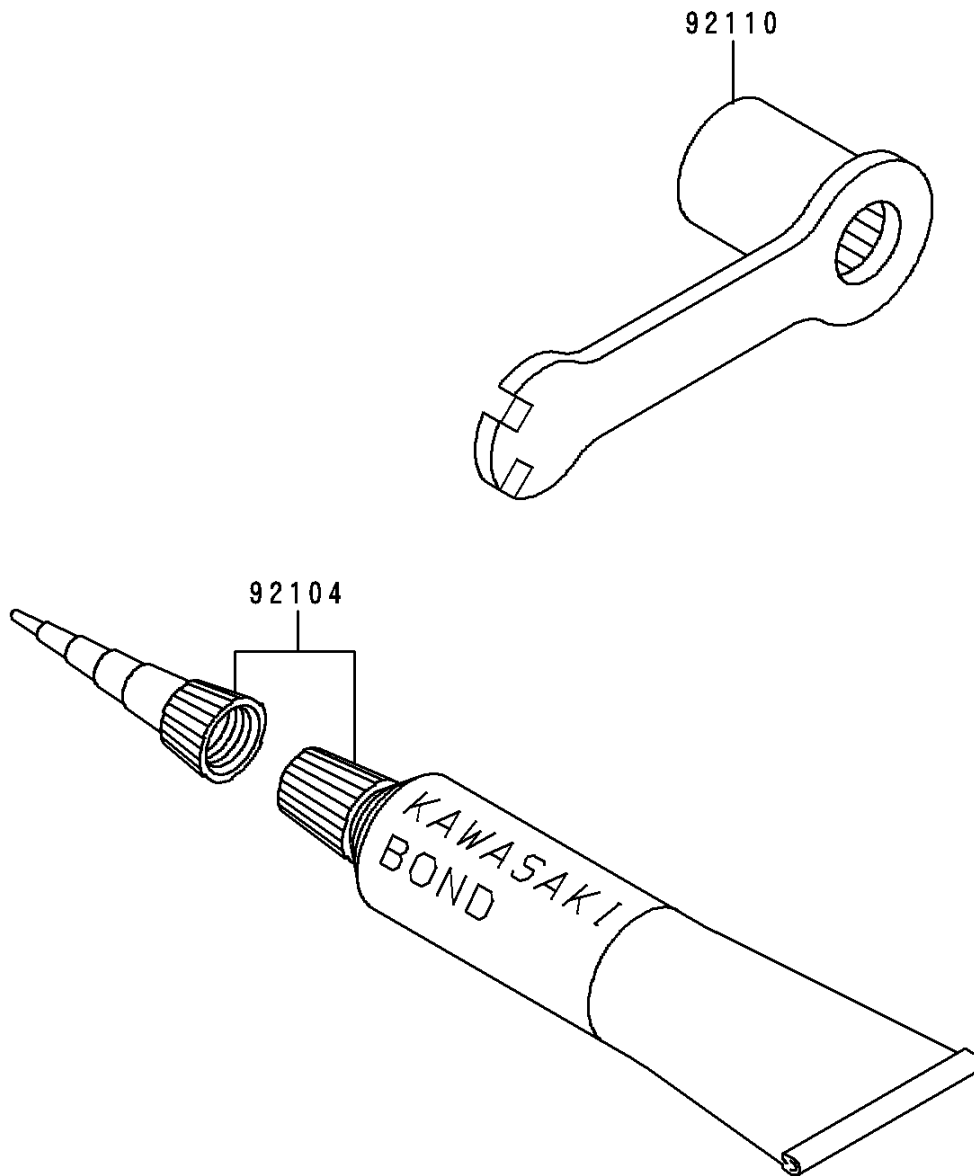

# 1992 KDX200 PARTS DIAGRAM

Tool

F2810

# 1992 KDX200 PARTS LIST

Tool

| ITEM NAME                                    | PART NUMBER | QUANTITY |
|--|-------------|----------|
| GASKET-LIQUID,TUBE,100G,SILVER (Ref # 92104) | 92104-002   | 1        |
| TOOL-WRENCH,BOX,21MM&SPOKE (Ref # 92110)     | 92110-1142  | 1        |