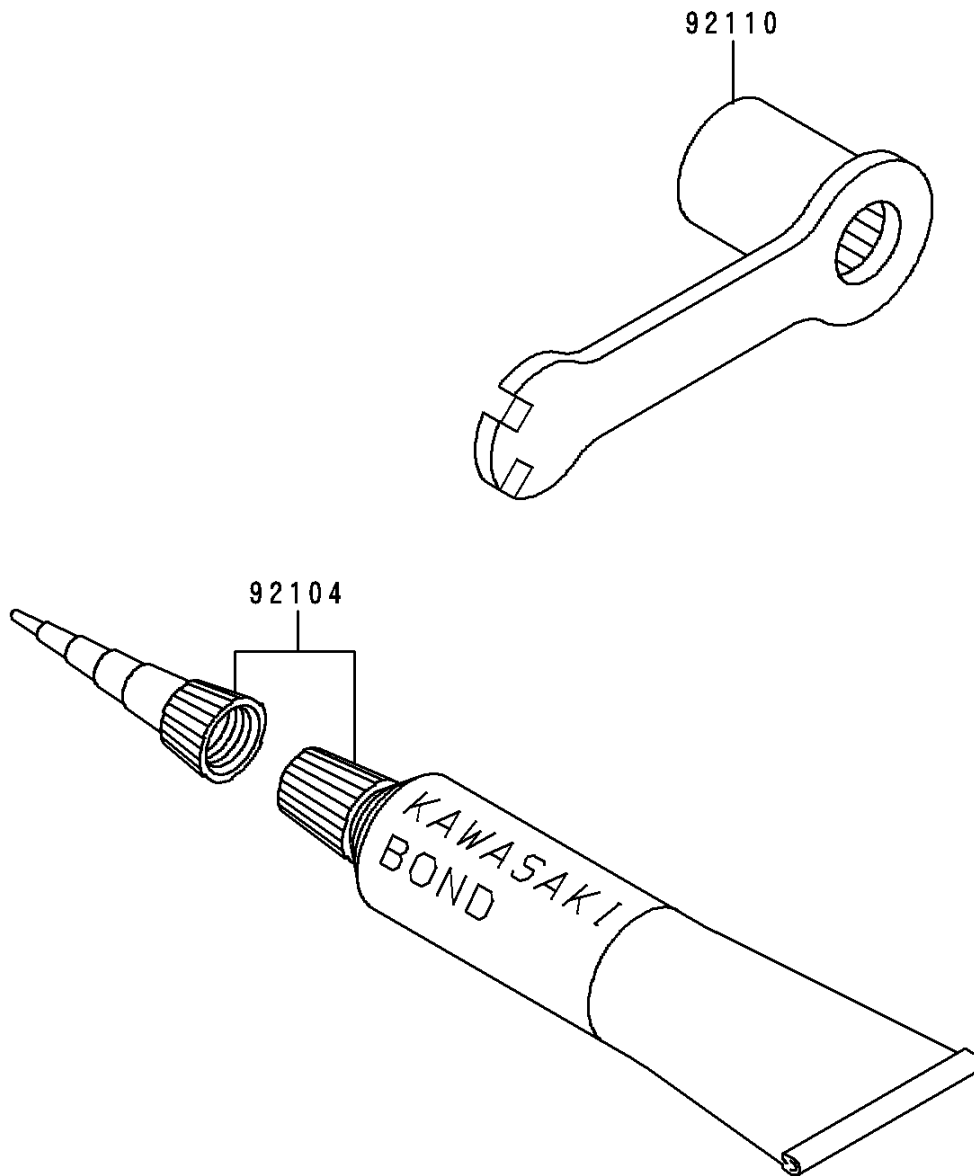

1993 KDX200 PARTS DIAGRAM

Tool

F2810

1993 KDX200 PARTS LIST

Tool

ITEM NAME	PART NUMBER	QUANTITY
GASKET-LIQUID,TUBE,100G,SILVER (Ref # 92104)	92104-002	1
TOOL-WRENCH,BOX,21MM&SPOKE (Ref # 92110)	92110-1142	1