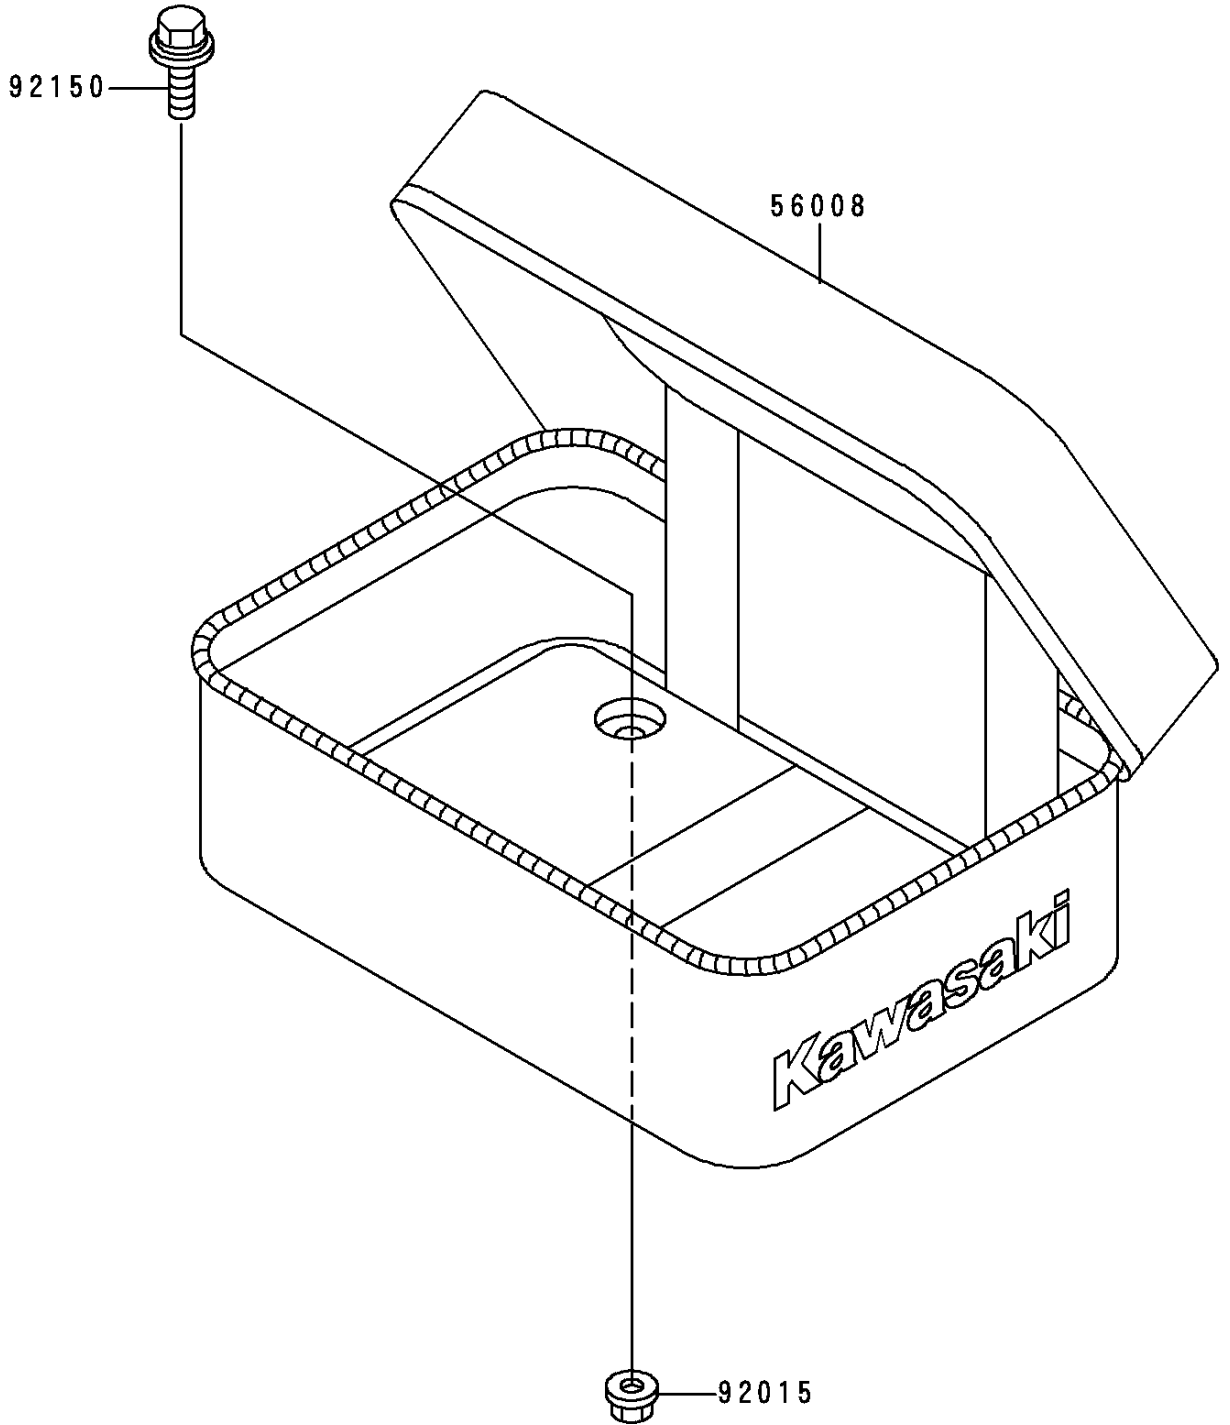

1992 KDX200 PARTS DIAGRAM

Accessory

F2910

1992 KDX200 PARTS LIST

Accessory

ITEM NAME	PART NUMBER	QUANTITY
BAG,TOOL,BLUE (Ref # 56008)	56008-1068-LA	1
NUT,FLANGED,6MM (Ref # 92015)	92015-1078	4
BOLT,6X20 (Ref # 92150)	92150-1339	4