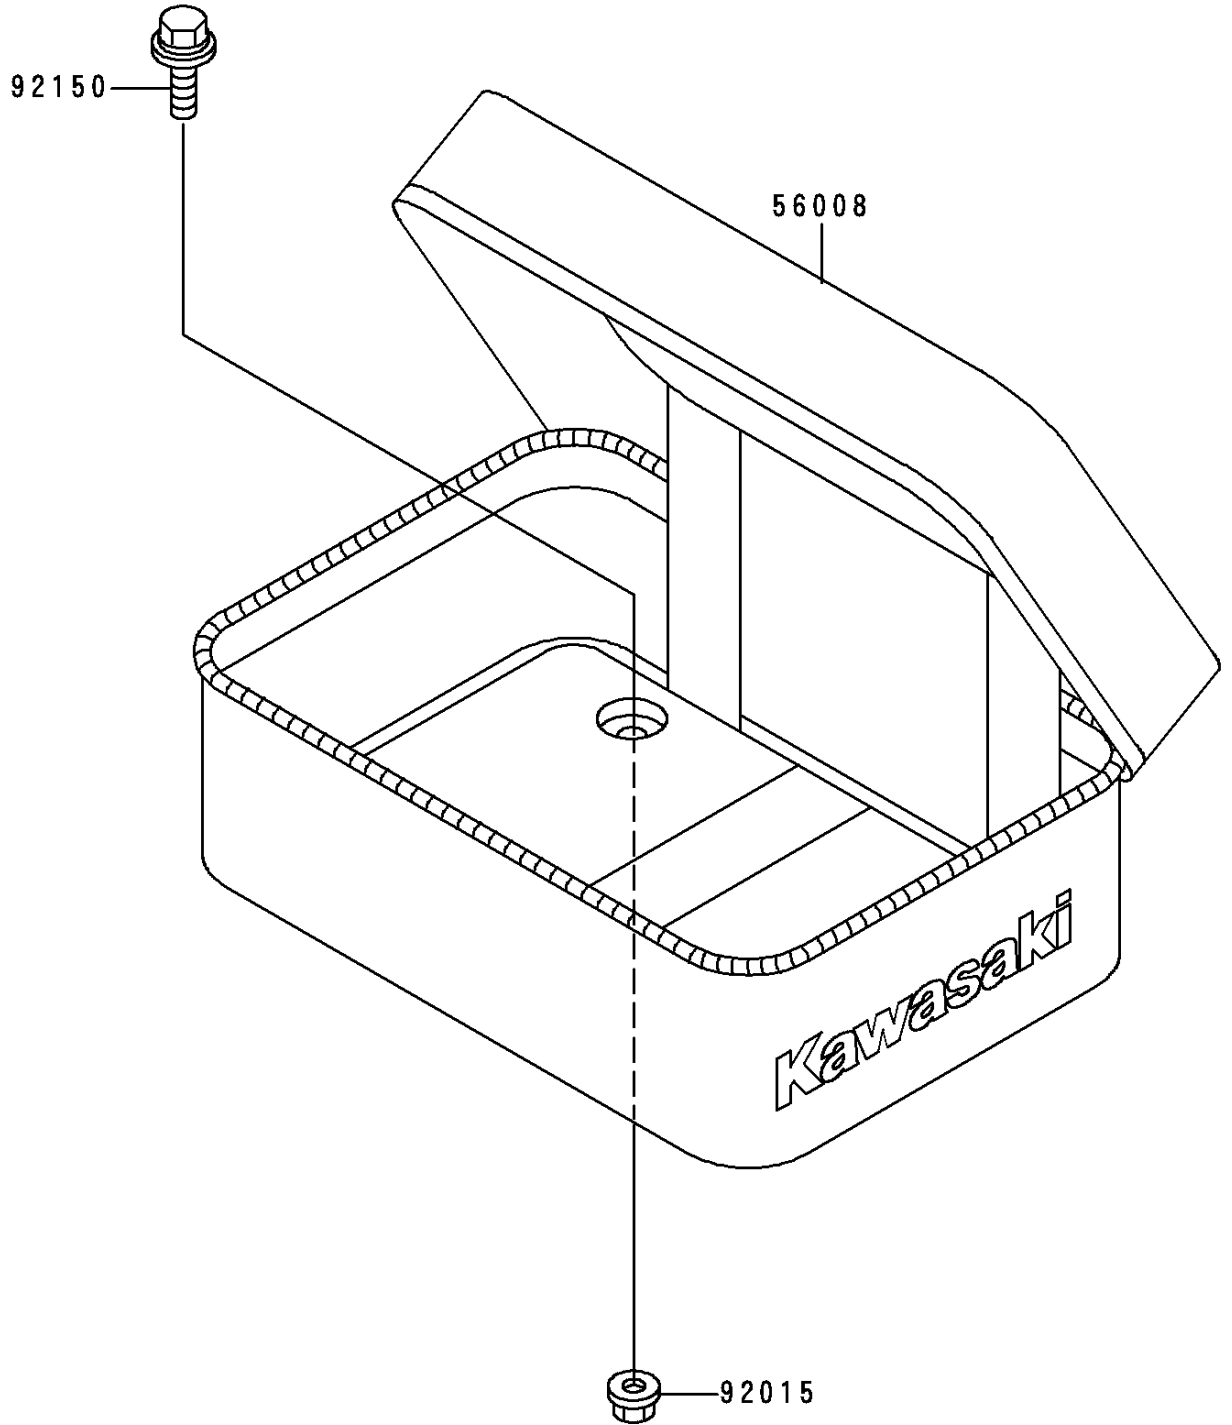

# 1992 KDX200 PARTS DIAGRAM

Accessory

F2910

# 1992 KDX200 PARTS LIST

## Accessory

ITEM NAME	PART NUMBER	QUANTITY
BAG,TOOL,BLUE (Ref # 56008)	56008-1068-LA	1
NUT,FLANGED,6MM (Ref # 92015)	92015-1078	4
BOLT,6X20 (Ref # 92150)	92150-1339	4