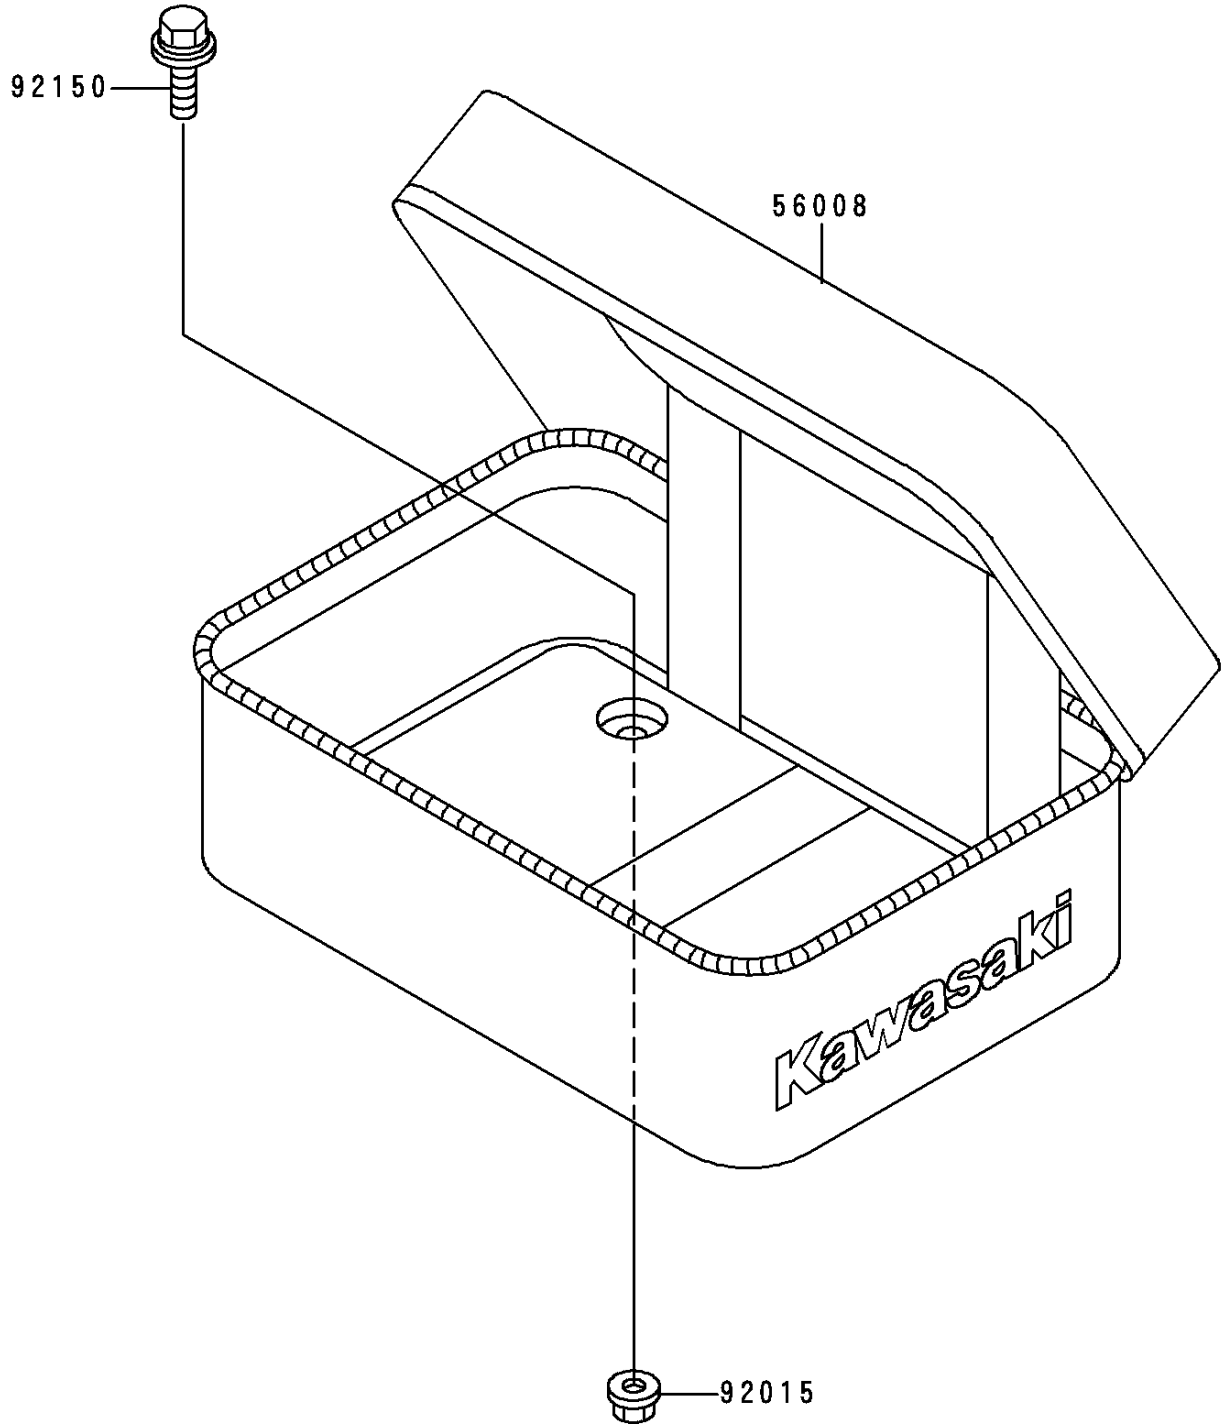

# 1993 KDX200 PARTS DIAGRAM

Accessory

F2910

# 1993 KDX200 PARTS LIST

## Accessory

ITEM NAME	PART NUMBER	QUANTITY
BAG,TOOL,BLUE (Ref # 56008)	56008-1068-LA	1
NUT,FLANGED,6MM (Ref # 92015)	92015-1078	4
BOLT,6X20 (Ref # 92150)	92150-1339	4