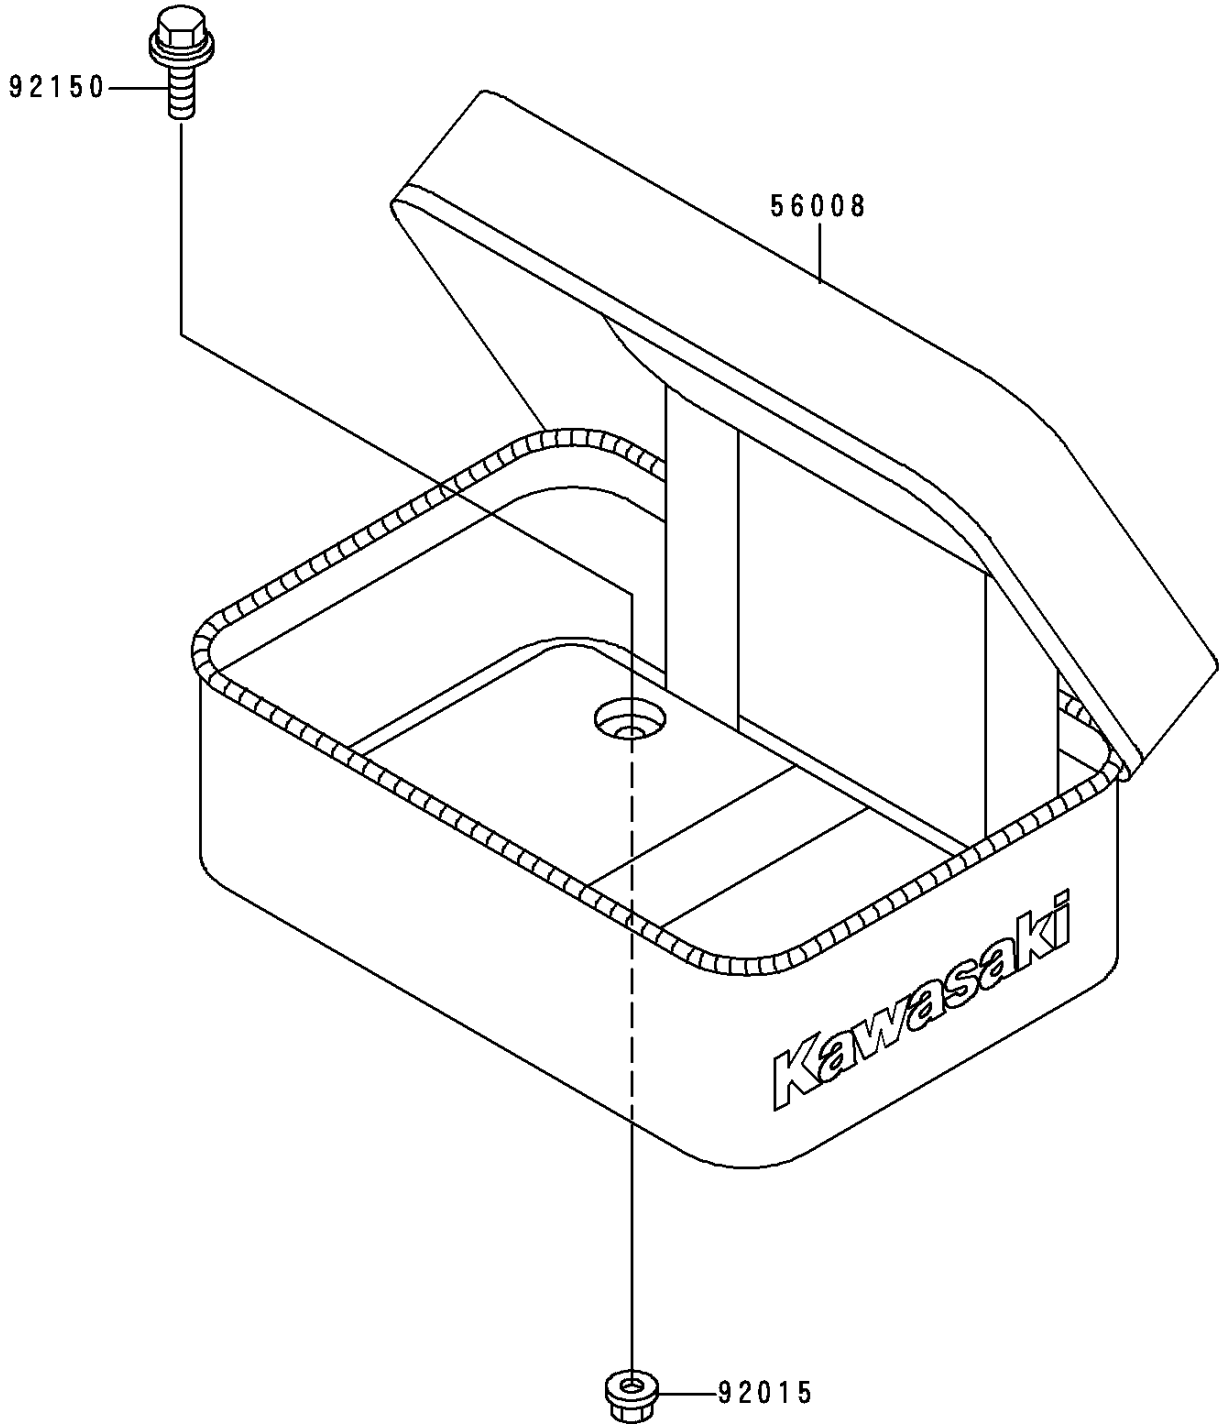

1994 KDX200 PARTS DIAGRAM

Accessory

F2910

1994 KDX200 PARTS LIST

Accessory

ITEM NAME	PART NUMBER	QUANTITY
BAG,TOOL,BLUE (Ref # 56008)	56008-1068-LA	1
NUT,FLANGED,6MM (Ref # 92015)	92015-1078	4
BOLT,6X20 (Ref # 92150)	92150-1339	4