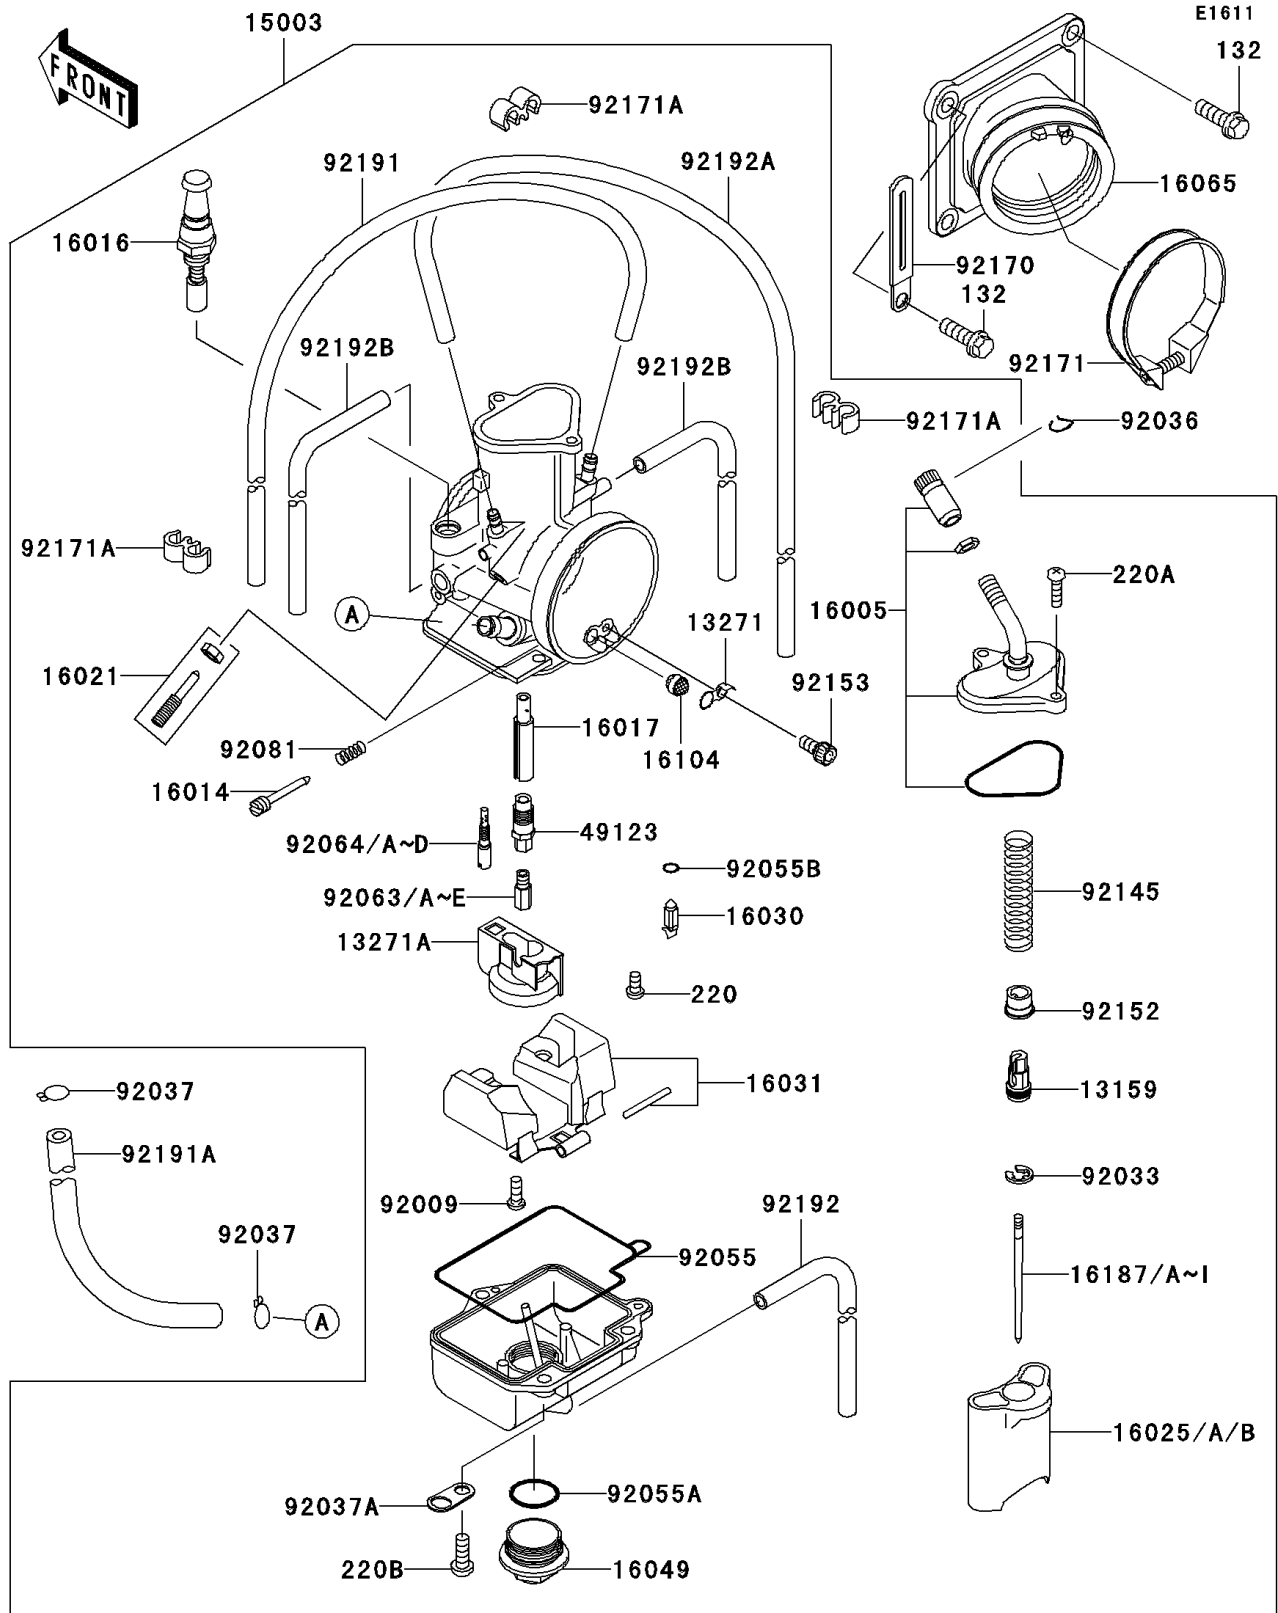

# 2005 KX125 PARTS DIAGRAM

Carburetor

### Carburetor

ITEM NAME	PART NUMBER	QUANTITY
RING-SNAP (Ref # 92033)	92033-1299	1
RING-SNAP (Ref # 92036)	92036-018	1
CLAMP,TUBE (Ref # 92037)	92037-147	2
CLAMP (Ref # 92037A)	92037-1474	1
RING-O,FLOAT CHAMBER (Ref # 92055)	92055-0001	1
RING-O (Ref # 92055A)	92055-1076	1
RING-O (Ref # 92055B)	92055-1105	1
JET-MAIN,MJ#470 (Ref # 92063)	92063-0001	1
JET-MAIN,#400 (Ref # 92063A)	92063-035	1
JET-MAIN,#410 (Ref # 92063B)	92063-1472	1
JET-MAIN,#420 (Ref # 92063C)	92063-1473	1
JET-MAIN,#430 (Ref # 92063D)	92063-1474	1
JET-MAIN,#440 (Ref # 92063E)	92063-1475	1
JET-PILOT,#35 (Ref # 92064)	92064-1214	1
JET-PILOT,#37.5 (Ref # 92064A)	92064-1215	1
JET-PILOT,#40 (Ref # 92064B)	92064-1216	1
JET-PILOT,#42.5 (Ref # 92064C)	92064-1217	1
JET-PILOT,#45 (Ref # 92064D)	92064-1218	1
SPRING,STOP SCREW (Ref # 92081)	92081-1153	1
SPRING,THROTTLE VALVE (Ref # 92145)	92145-1401	1
COLLAR,THROTTLE VALVE (Ref # 92152)	92152-1305	1
BOLT (Ref # 92153)	92153-0025	1
CLAMP (Ref # 92170)	92170-1514	1
CLAMP (Ref # 92171)	92171-1105	1
CLAMP (Ref # 92171A)	92171-1355	3
TUBE,3.5X6.5X650 (Ref # 92191)	92191-0002	1
TUBE,FUEL PIPE (Ref # 92191A)	92191-1723	1
TUBE,3X5X360 (Ref # 92192)	92192-0086	1
TUBE,3.5X6.5X590 (Ref # 92192A)	92192-0087	1

### Carburetor

ITEM NAME	PART NUMBER	QUANTITY
TUBE,3.5X6.5X430 (Ref # 92192B)	92192-0088	2
BOLT-FLANGED-SMALL (Ref # 132)	132G0618	4
SCREW-PAN-CROS (Ref # 220)	220D0408	1
SCREW-PAN-CROS (Ref # 220A)	220D0414	2
SCREW-PAN-CROS,5X14 (Ref # 220B)	220D0514	3