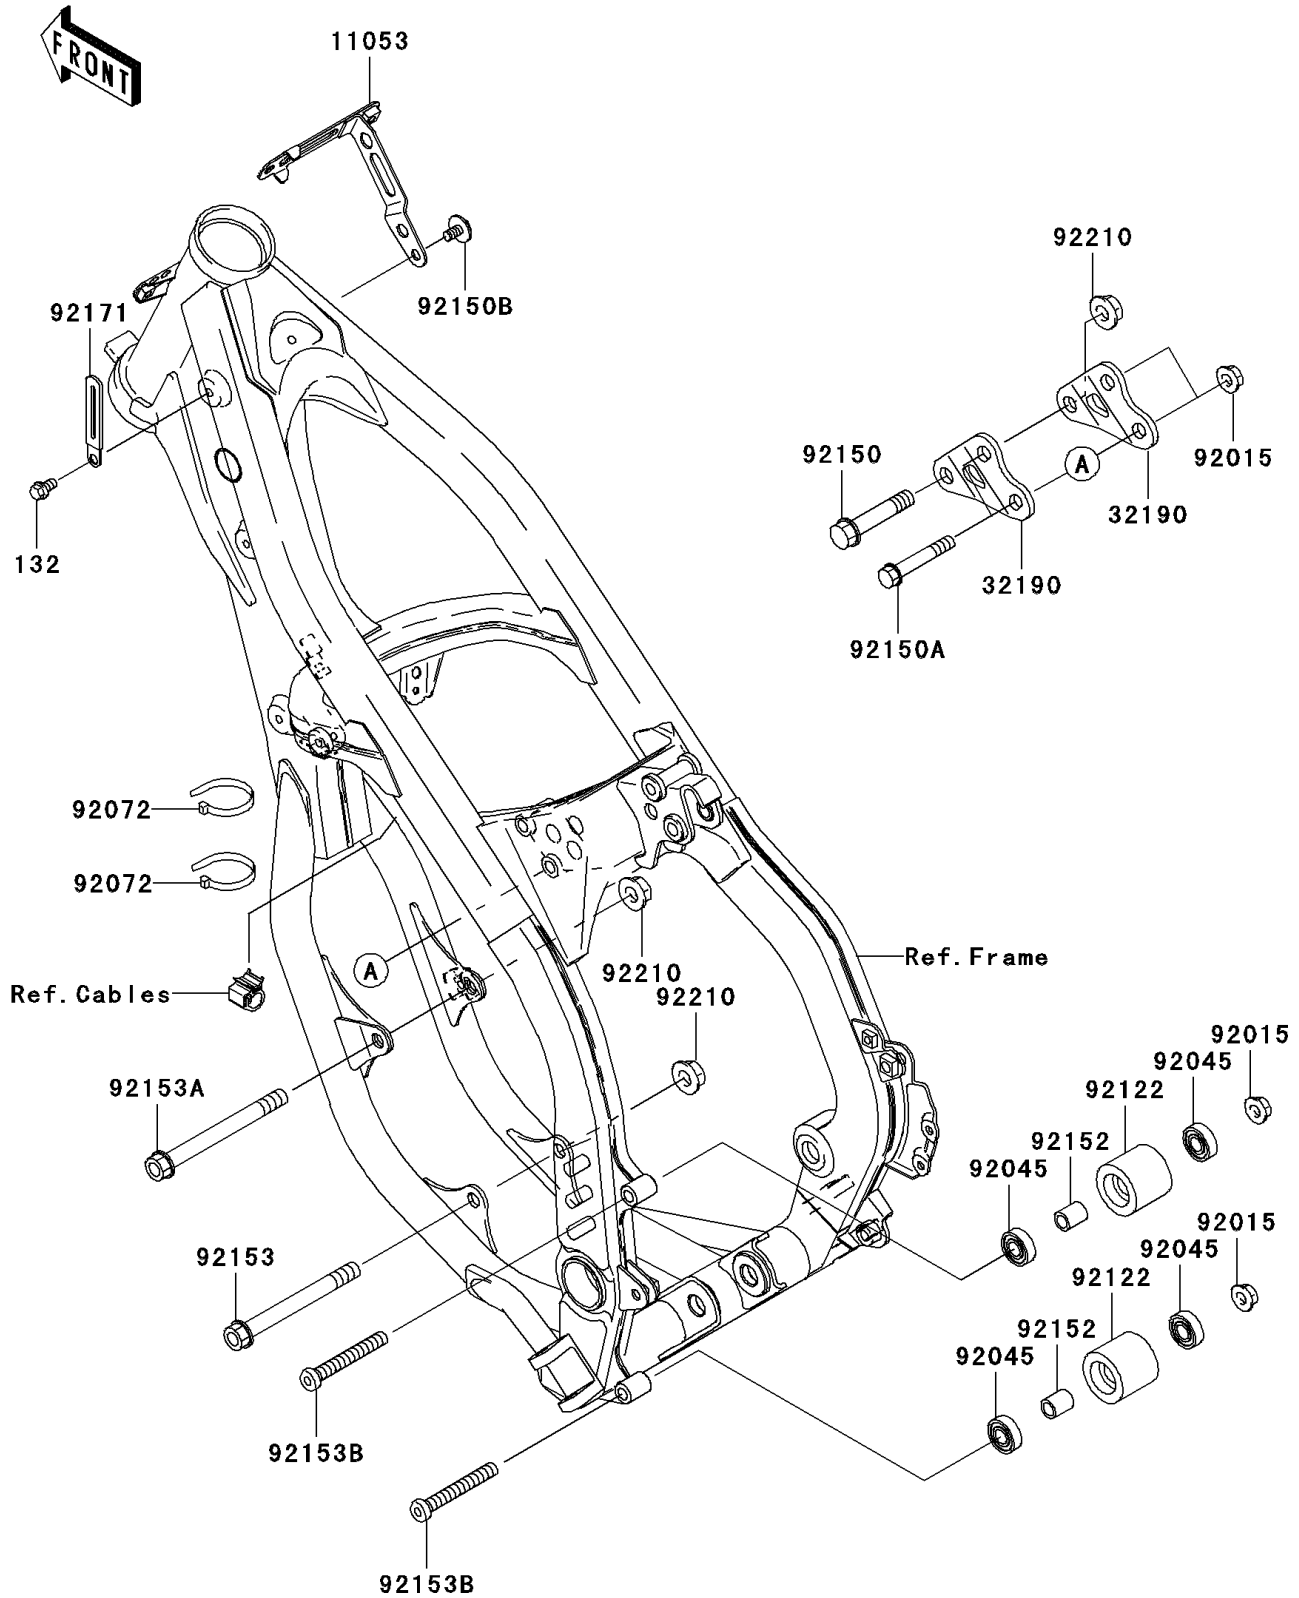

# 2005 KX125 PARTS DIAGRAM

## Frame Fittings

F2131

## 2005 KX125 PARTS LIST

### Frame Fittings

ITEM NAME	PART NUMBER	QUANTITY
BOLT-FLANGED-SMALL (Ref # 132)	132L0610	1
BRACKET,IGNITER (Ref # 11053)	11053-0467	1
BRACKET-ENGINE (Ref # 32190)	32190-1265	2
NUT,8MM (Ref # 92015)	92015-1432	4
BEARING-BALL,608LLU/2A (Ref # 92045)	92045-1009	4
BAND,L=140 (Ref # 92072)	92072-1293	2
ROLLER,CHAIN GUIDE (Ref # 92122)	92122-0007	2
BOLT,FLANGED,10X50 (Ref # 92150)	92150-1125	1
BOLT,FLANGED,8X50 (Ref # 92150A)	92150-1214	2
BOLT,6X12 (Ref # 92150B)	92150-1435	1
COLLAR,8.5X12.5X15.5 (Ref # 92152)	92152-0211	2
BOLT,FLANGED,10X105 (Ref # 92153)	92153-0614	1
BOLT,FLANGED,10X110 (Ref # 92153A)	92153-0615	1
BOLT,SOCKET,8X60 (Ref # 92153B)	92153-1259	2
CLAMP (Ref # 92171)	92171-1279	1
NUT,LOCK,FLANGED,10MM (Ref # 92210)	92210-1080	3