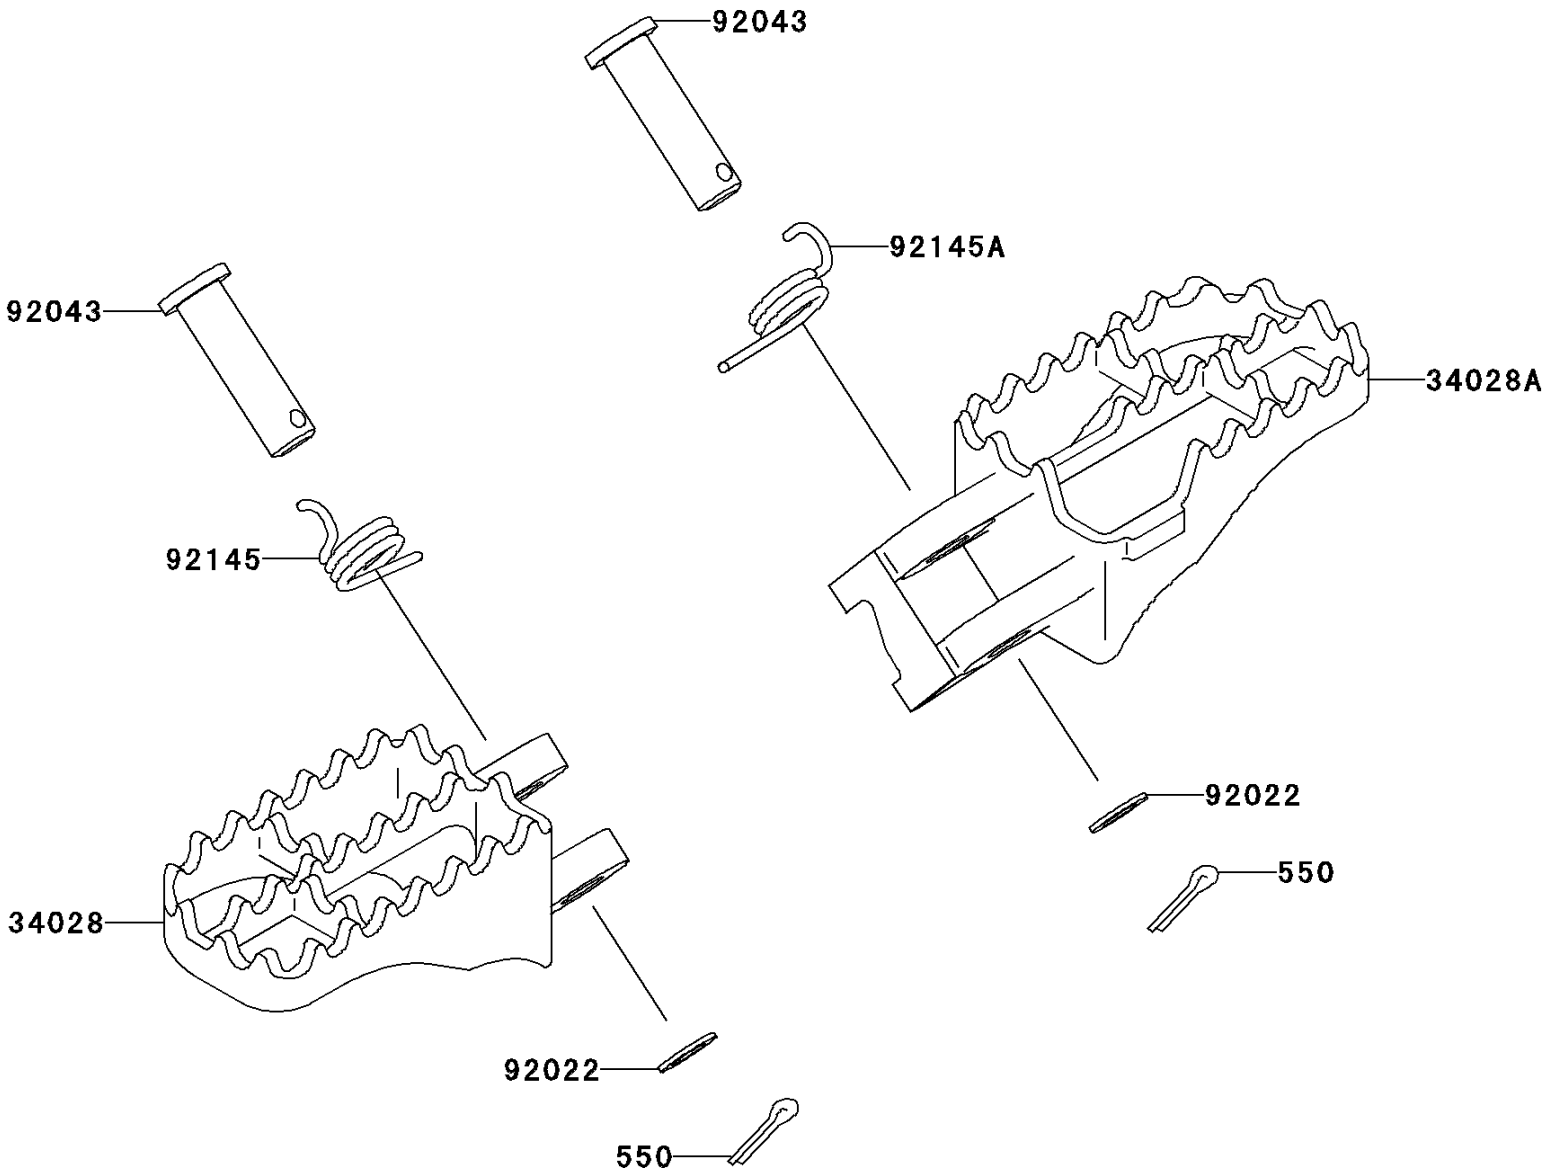

2005 KX125 PARTS DIAGRAM

Footrests

F2160

2005 KX125 PARTS LIST

Footrests

ITEM NAME	PART NUMBER	QUANTITY
-----------	-------------	----------