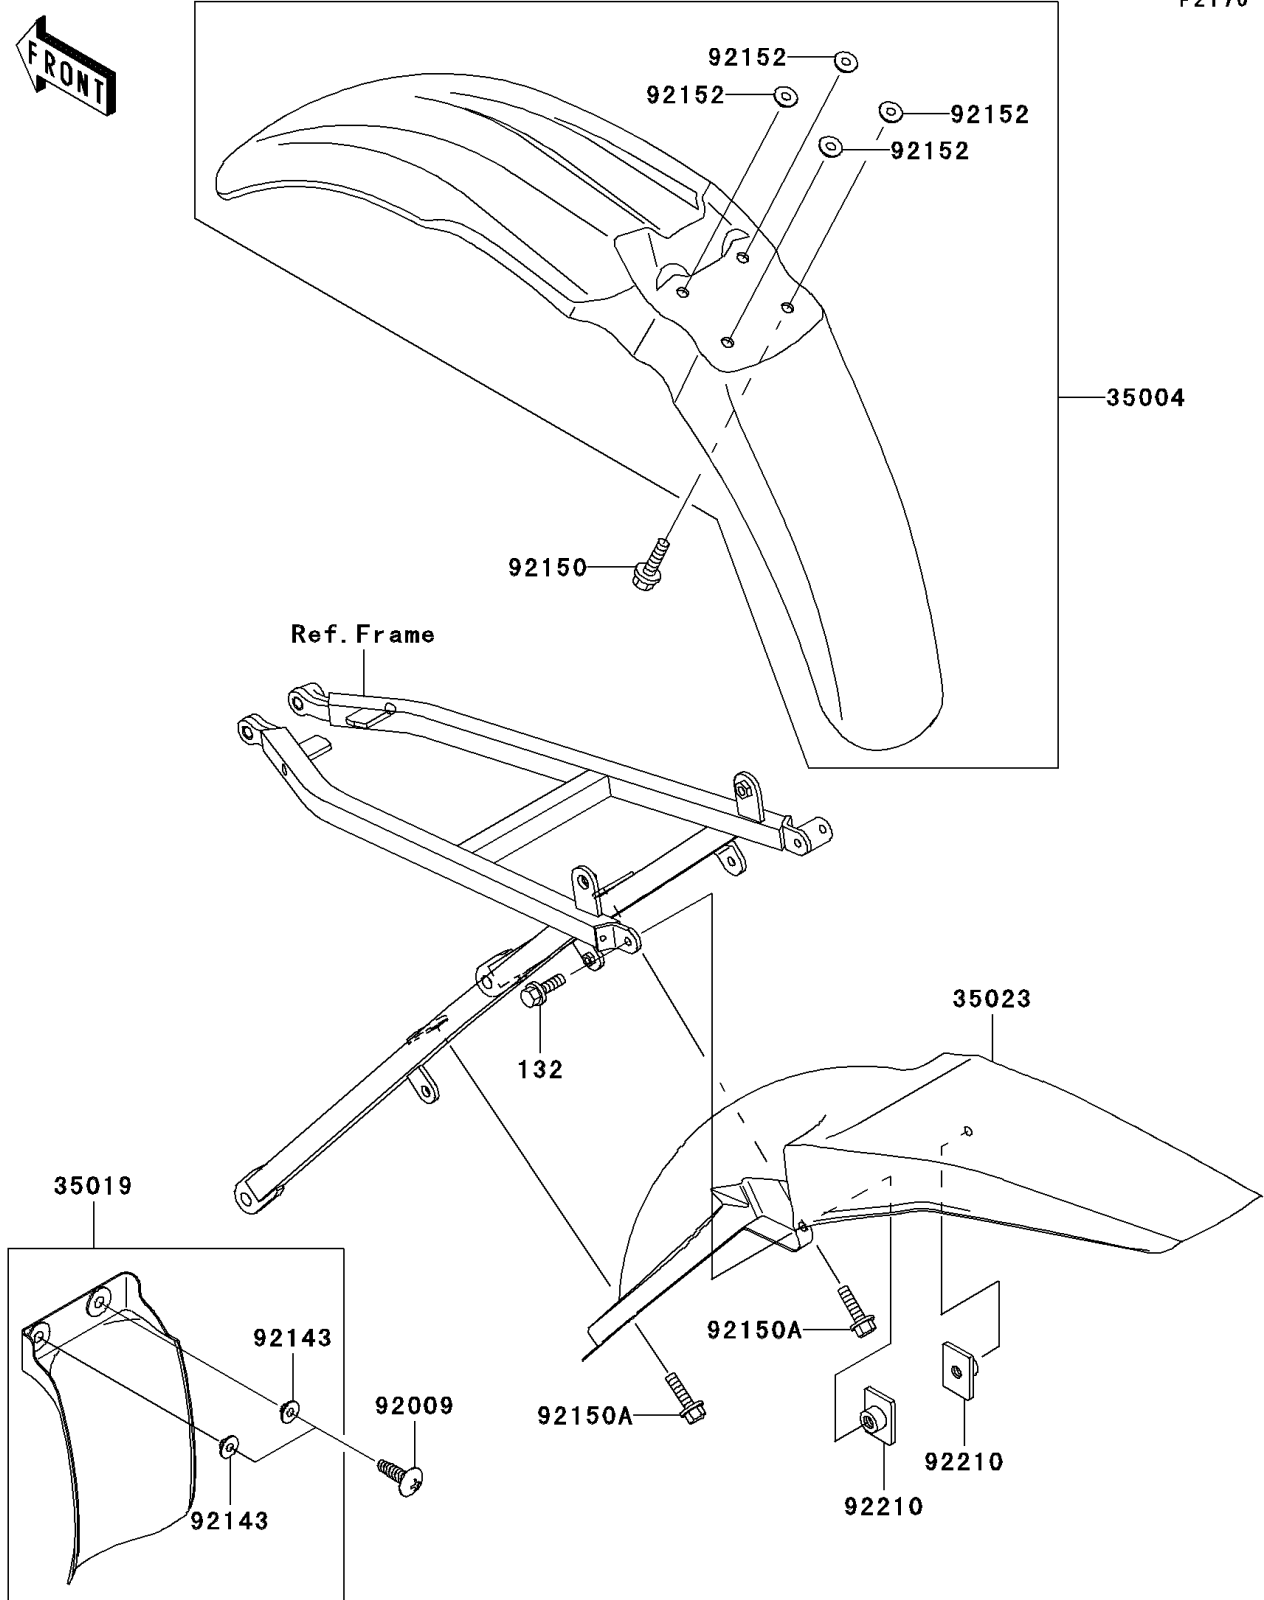

2005 KX125 PARTS DIAGRAM

Fenders

F2170

2005 KX125 PARTS LIST

Fenders

ITEM NAME	PART NUMBER	QUANTITY
BOLT-FLANGED-SMALL (Ref # 132)	132G0614	1
FENDER-FRONT,L.GREEN (Ref # 35004)	35004-1460-290	1
FLAP,AIR FILTER,F.BLACK (Ref # 35019)	35019-1402-6Z	1
FENDER-REAR,L.GREEN (Ref # 35023)	35023-1587-290	1
SCREW,TAPPING,5X20 (Ref # 92009)	92009-1993	2
COLLAR (Ref # 92143)	92143-1087	2
BOLT,6X20 (Ref # 92150)	92150-1339	4
BOLT,FLANGED,6X22 (Ref # 92150A)	92150-1481	2
COLLAR (Ref # 92152)	92152-1422	4
NUT,PLATE,6MM (Ref # 92210)	92210-1352	2