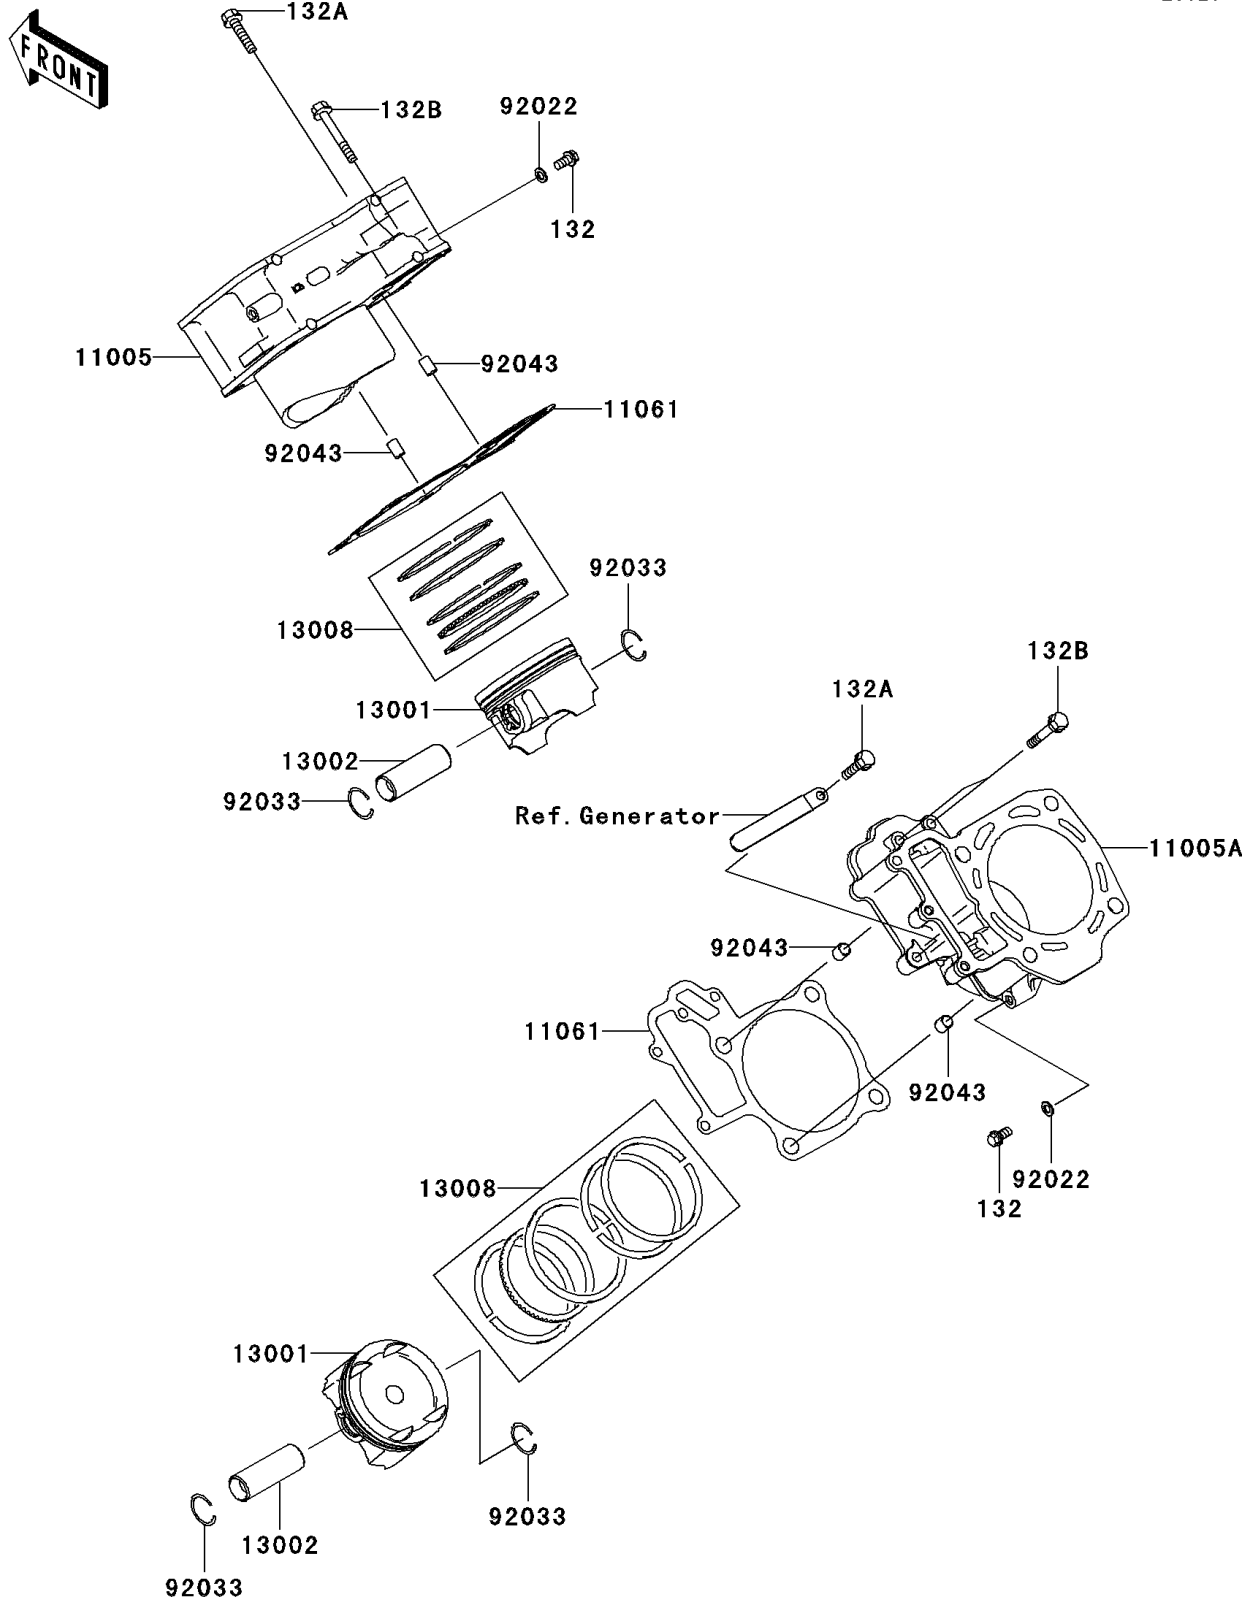

2009 Teryx® 750 FI 4x4 NRA Outdoors PARTS DIAGRAM

Cylinder/Piston(s)

E1120

2009 Teryx® 750 FI 4x4 NRA Outdoors PARTS LIST

Cylinder/Piston(s)

ITEM NAME	PART NUMBER	QUANTITY
BOLT-FLANGED-SMALL,6X12 (Ref # 132)	132BD0612	2
BOLT-FLANGED-SMALL,6X30 (Ref # 132A)	132BD0630	2
BOLT-FLANGED-SMALL,6X40 (Ref # 132B)	132BD0640	4
CYLINDER-ENGINE,FR (Ref # 11005)	11005-0107	1
CYLINDER-ENGINE,RR (Ref # 11005A)	11005-0108	1
GASKET,CYLINDER BASE (Ref # 11061)	11061-0063	2
PISTON-ENGINE (Ref # 13001)	13001-0021	2
PIN-PISTON (Ref # 13002)	13002-1060	2
RING-SET-PISTON (Ref # 13008)	13008-0040	2
WASHER,6.2X11X1 (Ref # 92022)	92022-304	2
RING-SNAP (Ref # 92033)	92033-1207	4
PIN,10.1X12X14 (Ref # 92043)	92043-4009	4