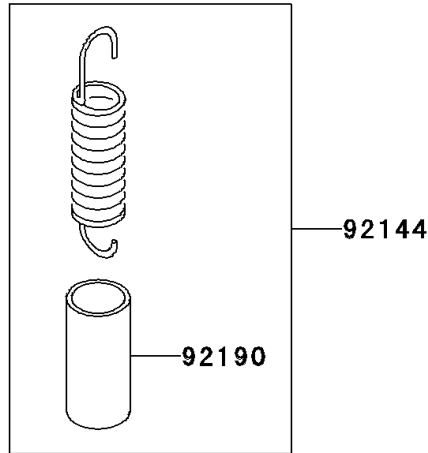

2005 KX125 PARTS DIAGRAM

Brake Pedal

F2260

2005 KX125 PARTS LIST

Brake Pedal

ITEM NAME	PART NUMBER	QUANTITY
O RING,12MM (Ref # 670)	670B2012	2
LEVER-COMP,BRAKE PEDAL (Ref # 13236)	13236-0021	1
SPRING,BRAKE PEDAL RETURN (Ref # 92144)	92144-1752	1
BOLT,BRAKE PEDAL,10MM (Ref # 92153)	92153-0738	1
TUBE,13X16X25 (Ref # 92190)	92190-1488	1