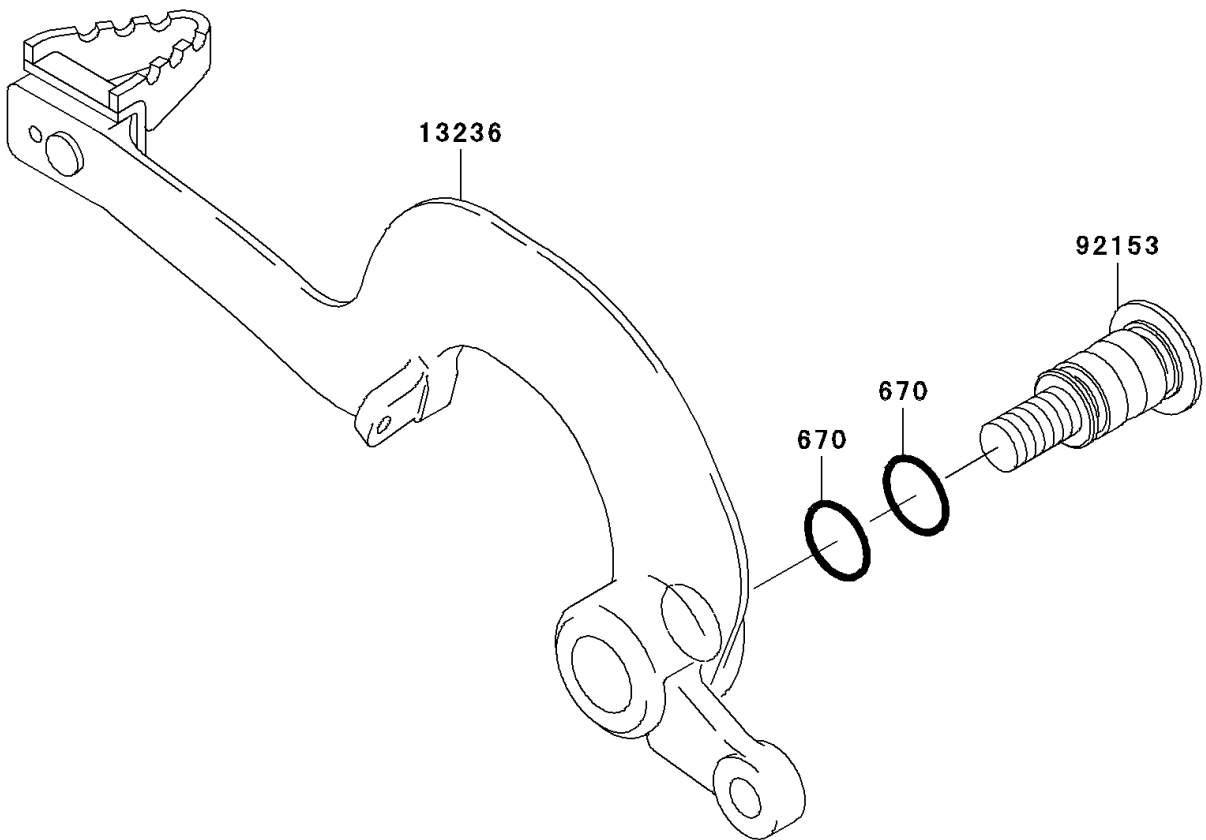

2005 KX125 PARTS DIAGRAM

Brake Pedal

F2260

2005 KX125 PARTS LIST

Brake Pedal

ITEM NAME	PART NUMBER	QUANTITY
O RING,12MM (Ref # 670)	670B2012	2
LEVER-COMP,BRAKE PEDAL (Ref # 13236)	13236-0021	1
SPRING,BRAKE PEDAL RETURN (Ref # 92144)	92144-1752	1
BOLT,BRAKE PEDAL,10MM (Ref # 92153)	92153-0738	1
TUBE,13X16X25 (Ref # 92190)	92190-1488	1