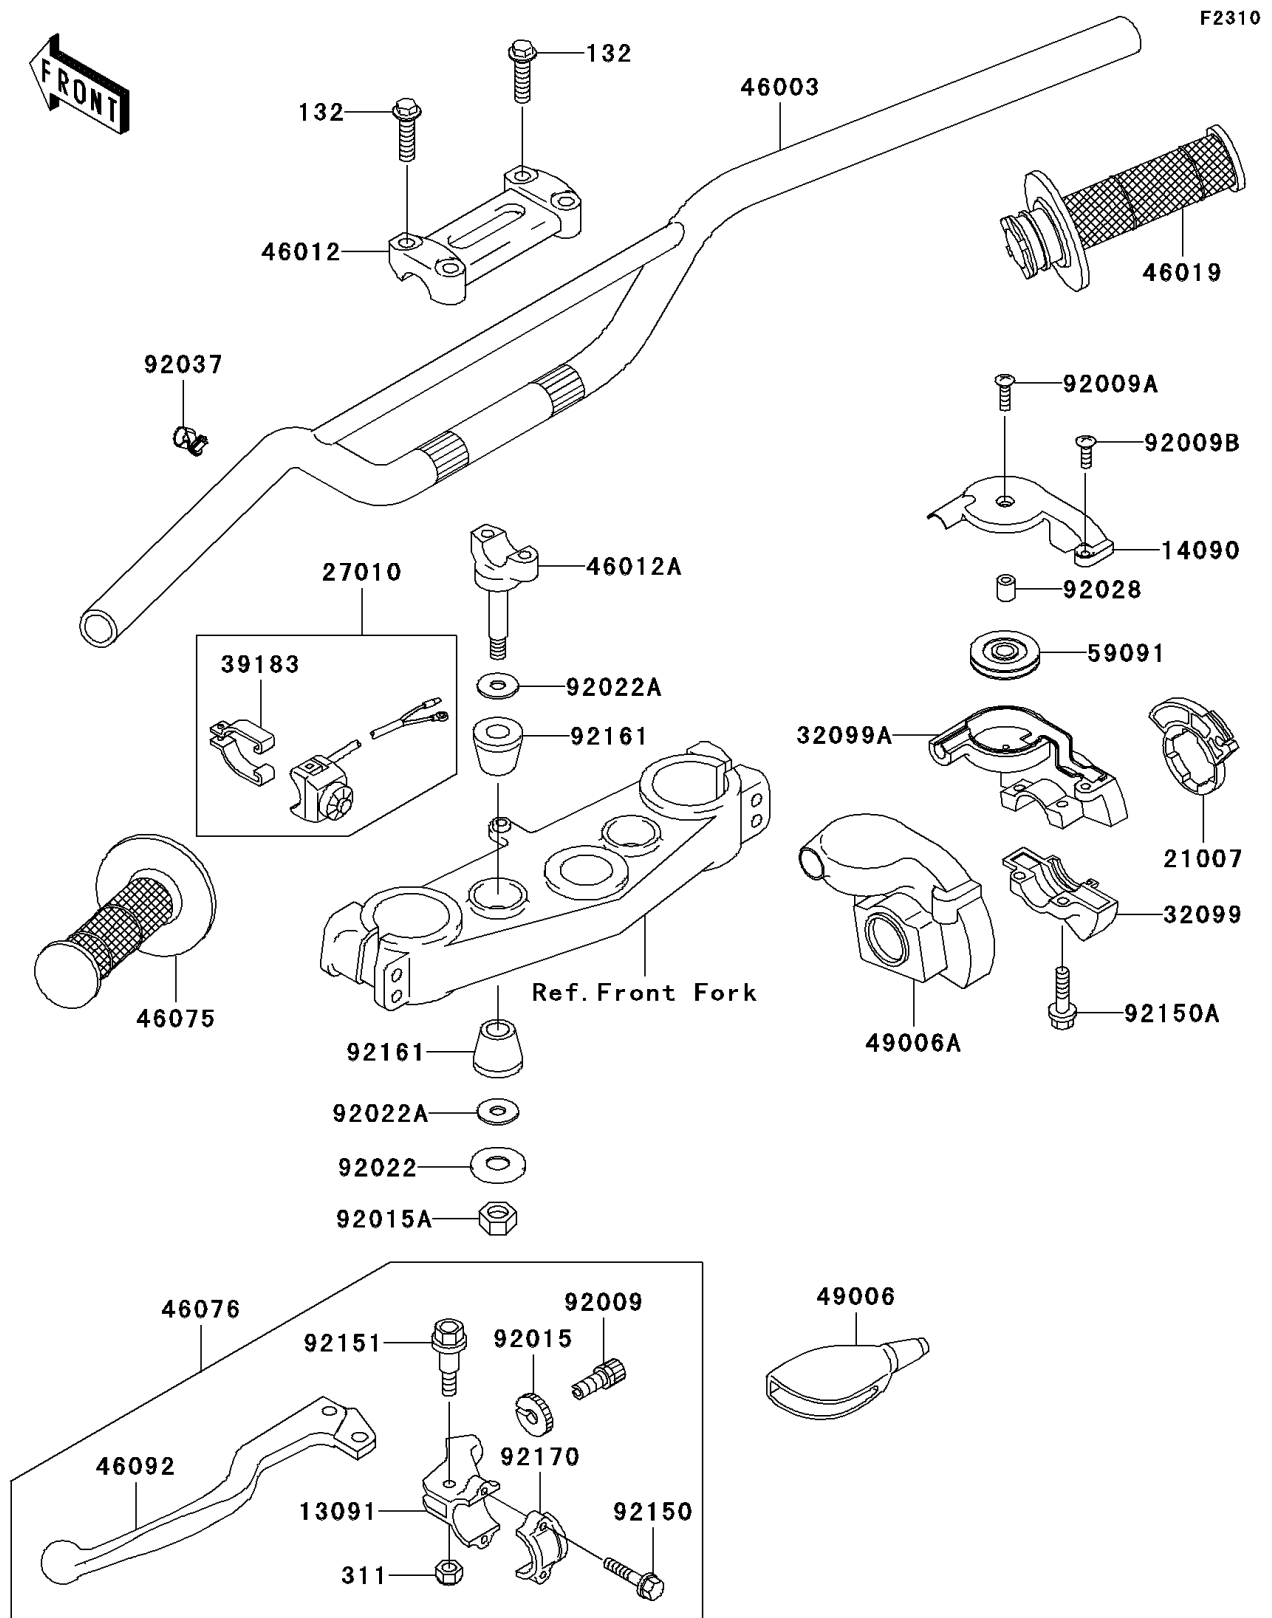

2005 KX125 PARTS DIAGRAM

Handlebar

2005 KX125 PARTS LIST

Handlebar

ITEM NAME	PART NUMBER	QUANTITY
BOLT-FLANGED-SMALL (Ref # 132)	132G0830	4
NUT-HEX (Ref # 311)	311B0500	1
HOLDER,CLUTCH LEVER (Ref # 13091)	13091-1728	1
COVER,THROTTLE CASE,UPP (Ref # 14090)	14090-1161	1
ROTOR,THROTTLE (Ref # 21007)	21007-1242	1
SWITCH,ENGINE STOP (Ref # 27010)	27010-0022	1
CASE,THROTTLE,LWR (Ref # 32099)	32099-1138	1
CASE,THROTTLE,UPP (Ref # 32099A)	32099-1168	1
BAND-ASSY,ENGINE STOP SWITCH (Ref # 39183)	39183-1059	1
HANDLE,P.SILVER (Ref # 46003)	46003-0060-458	1
HOLDER-HANDLE,UPP,P.SILVER (Ref # 46012)	46012-0010-458	1
HOLDER-HANDLE,LWR,P.SILVER (Ref # 46012A)	46012-0016-458	2
GRIP-ASSY,THROTTLE (Ref # 46019)	46019-1125	1
GRIP,LH (Ref # 46075)	46075-1213	1
LEVER-ASSY-GRIP,CLUTCH (Ref # 46076)	46076-1203	1
LEVER-GRIP,CLUTCH (Ref # 46092)	46092-1165	1
BOOT,LEVER HOLDER (Ref # 49006)	49006-1017	1
BOOT,THROTTLE (Ref # 49006A)	49006-1301	1
PULLEY,THROTTLE (Ref # 59091)	59091-1102	1
SCREW,CABLE ADJUST,8MM (Ref # 92009)	92009-1476	1
SCREW (Ref # 92009A)	92009-1674	1
SCREW (Ref # 92009B)	92009-1675	1
NUT,CABLE ADJUST LOCK,8MM (Ref # 92015)	92015-1596	1
NUT,LOCK,10MM (Ref # 92015A)	92015-1962	2
WASHER,10.2X28X2 (Ref # 92022)	92022-1088	2
WASHER (Ref # 92022A)	92022-1737	4
BUSHING,THROTTLE CASE (Ref # 92028)	92028-1658	1
CLAMP,SPEED,L=43 (Ref # 92037)	92037-1290	1
BOLT (Ref # 92150)	92150-1474	2

2005 KX125 PARTS LIST

Handlebar

ITEM NAME	PART NUMBER	QUANTITY
BOLT (Ref # 92150A)	92150-1559	2
BOLT,LEVER SET,5MM (Ref # 92151)	92151-1103	1
DAMPER,HANDLE HOLDER (Ref # 92161)	92161-0113	4
CLAMP,LEVER HOLDER (Ref # 92170)	92170-1226	1