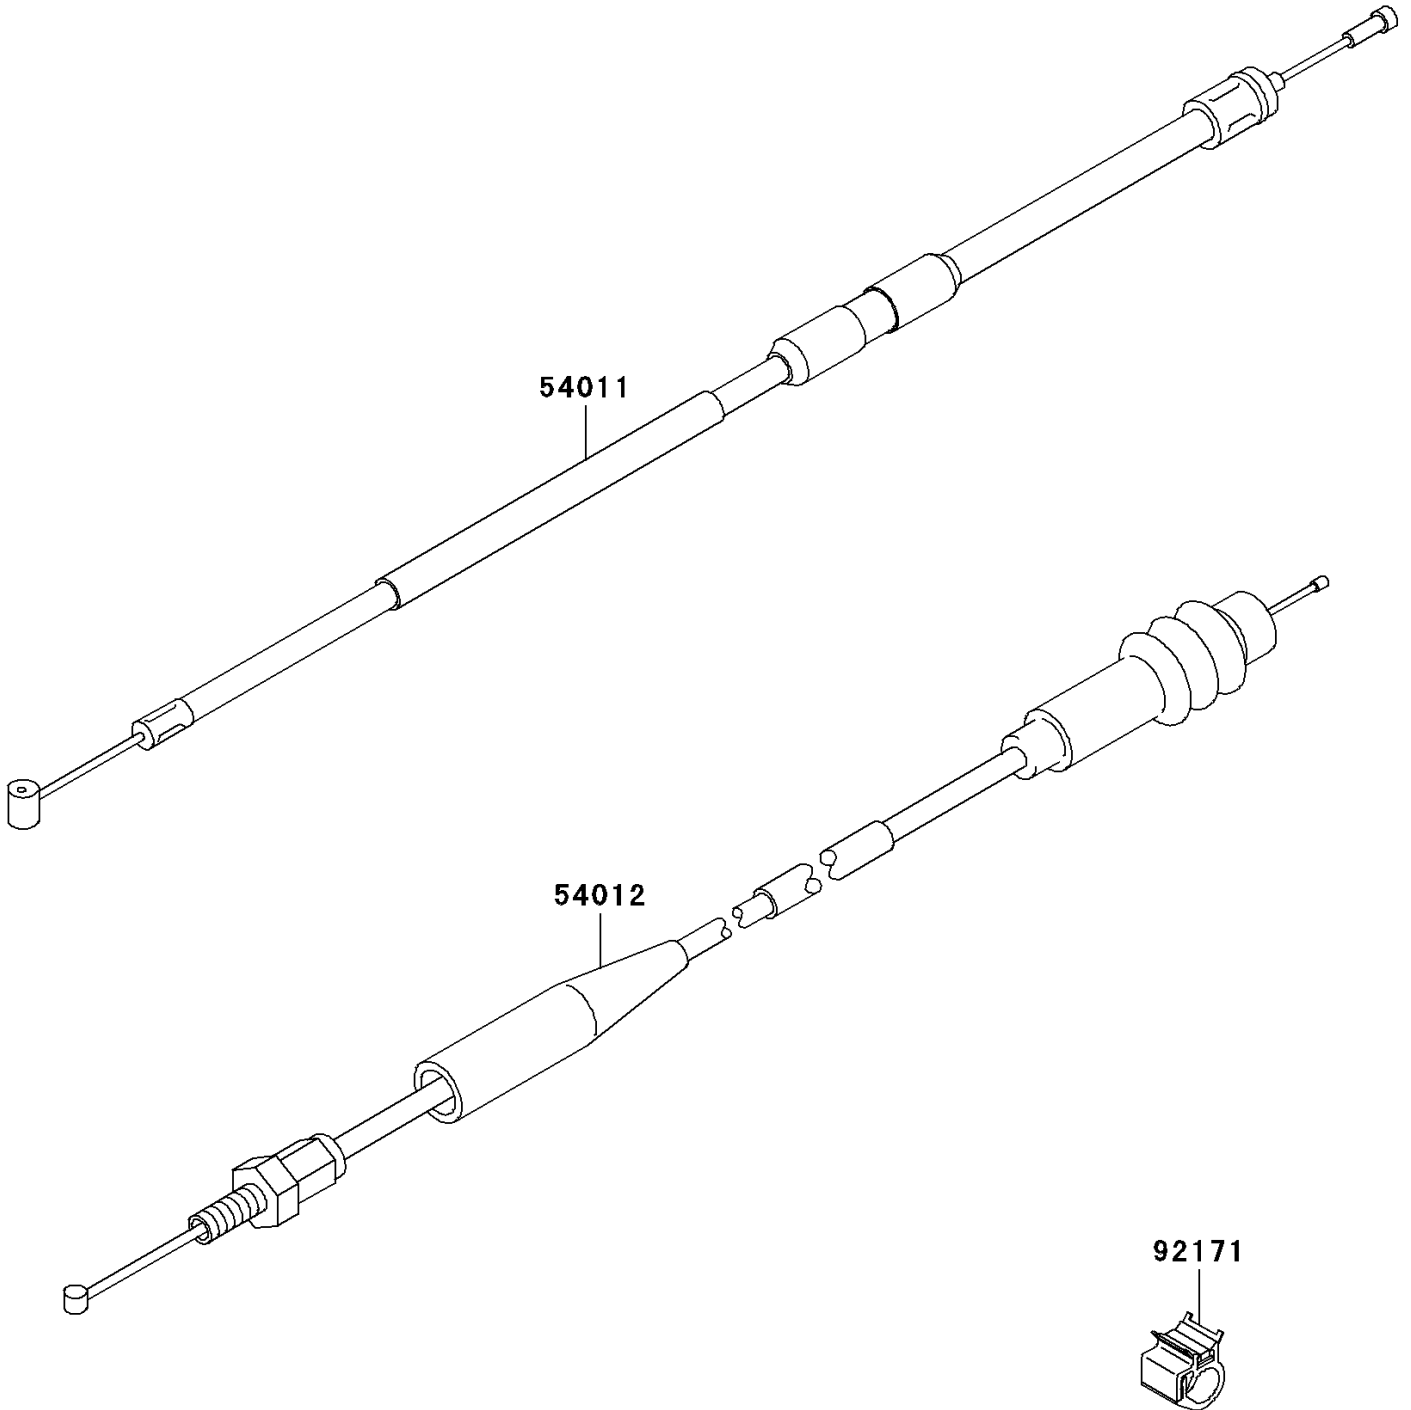

# 2005 KX125 PARTS DIAGRAM

Cables

F2540

## 2005 KX125 PARTS LIST

### Cables

ITEM NAME	PART NUMBER	QUANTITY
CABLE-CLUTCH (Ref # 54011)	54011-0021	1
CABLE-THROTTLE (Ref # 54012)	54012-0139	1
CLAMP,DIA=10 (Ref # 92171)	92171-1423	1