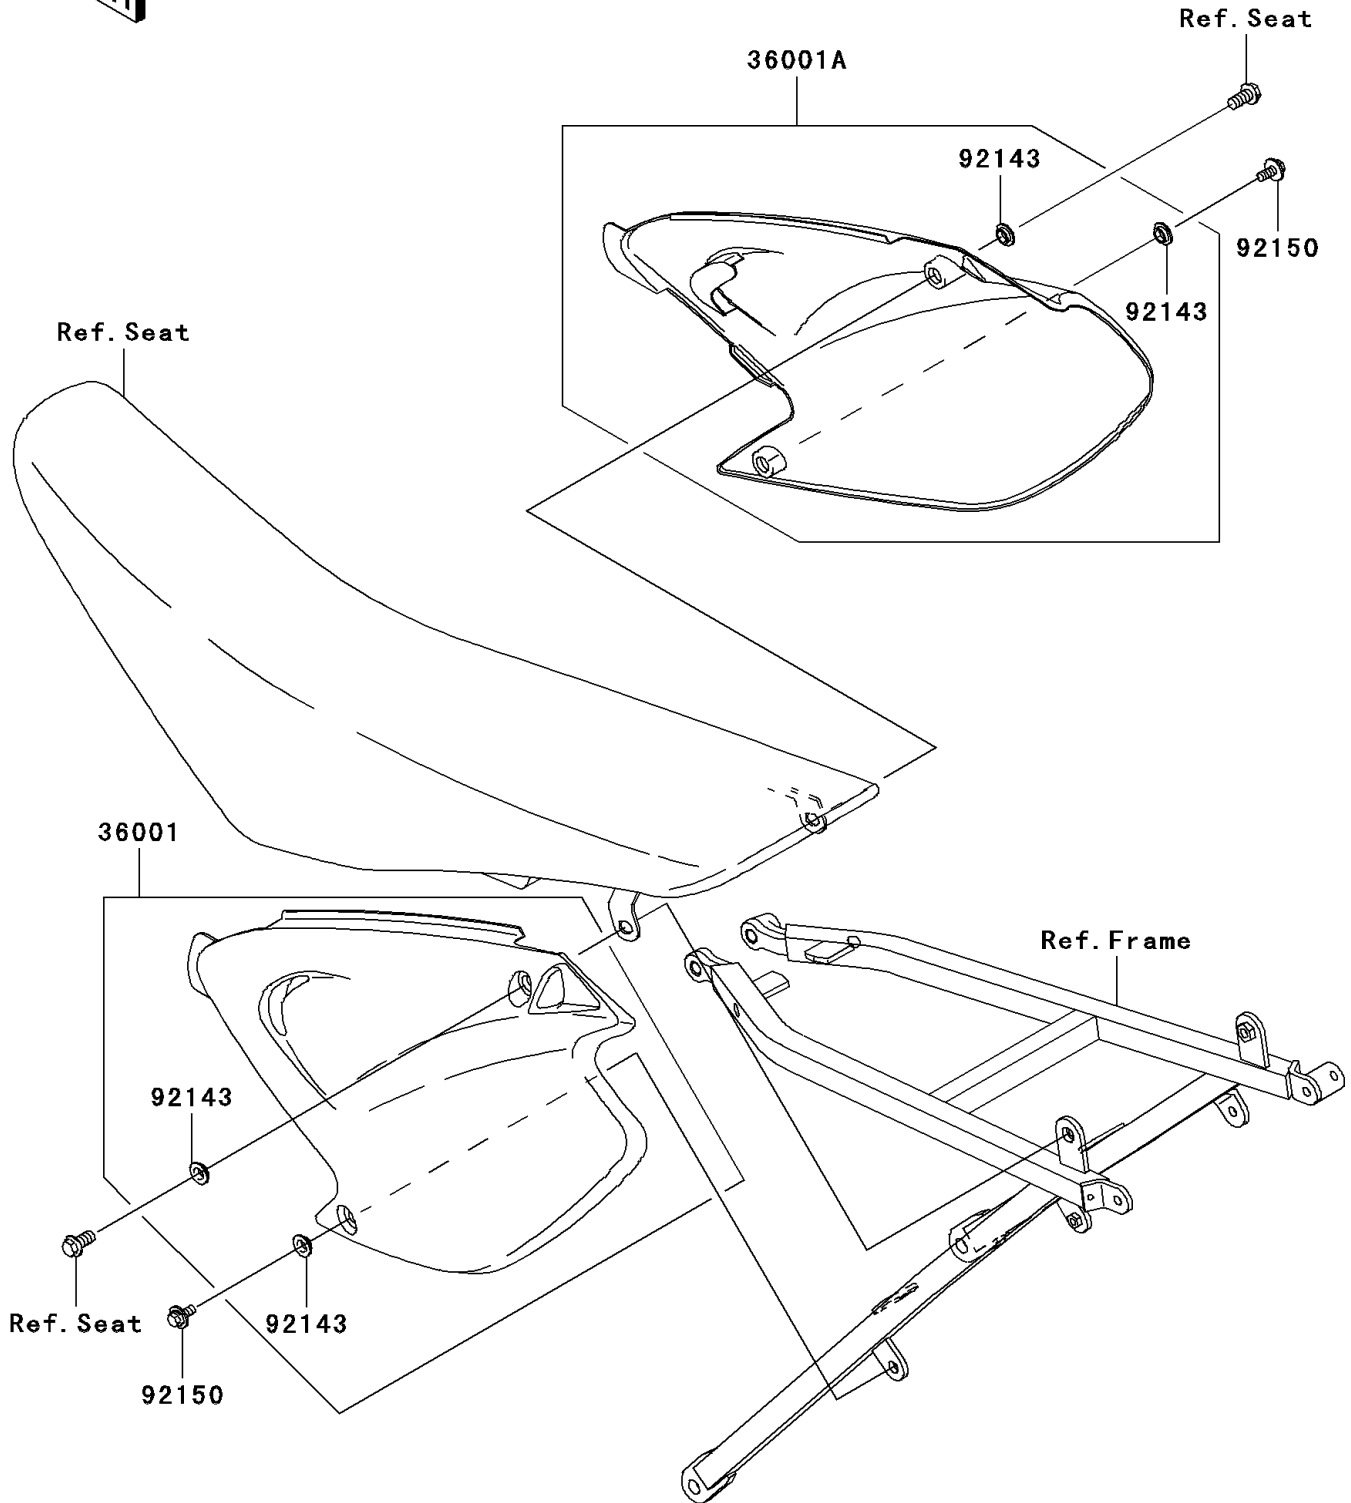

2005 KX125 PARTS DIAGRAM

Side Covers

F2611

2005 KX125 PARTS LIST

Side Covers

ITEM NAME	PART NUMBER	QUANTITY
COVER-SIDE,LH,S.WHITE (Ref # 36001)	36001-1671-266	1
COVER-SIDE,RH,S.WHITE (Ref # 36001A)	36001-1672-266	1
COLLAR (Ref # 92143)	92143-1196	4
BOLT,6X14 (Ref # 92150)	92150-1340	2