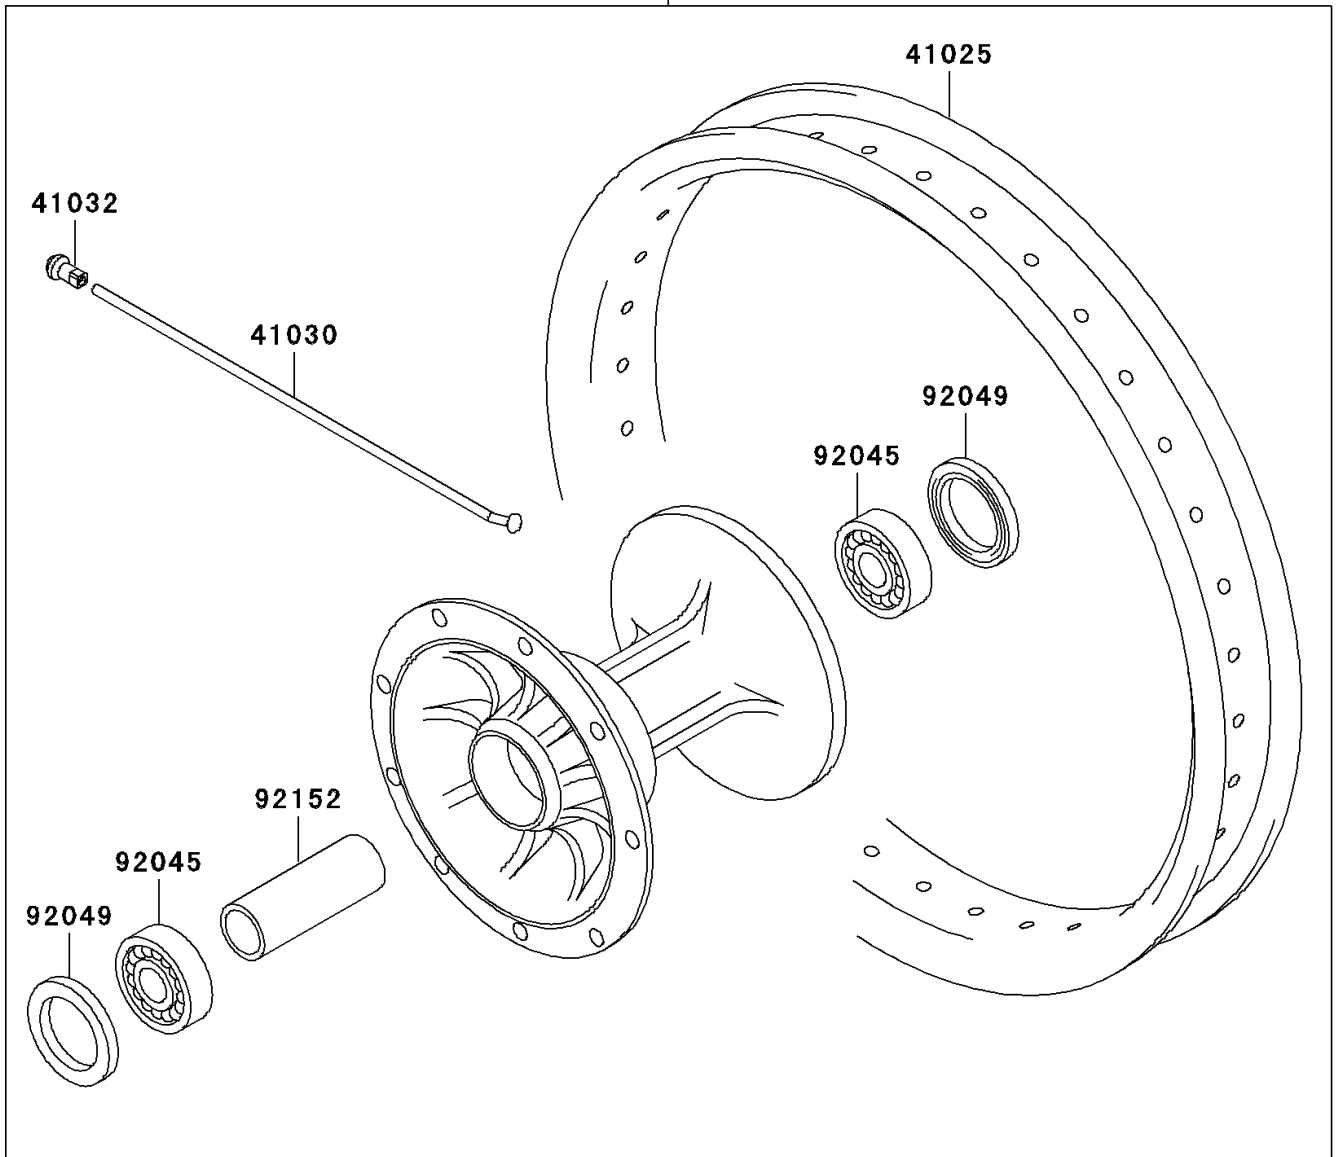

2005 KX125 PARTS DIAGRAM

Optional Parts

F2890

41024

41090

2005 KX125 PARTS LIST

Optional Parts

ITEM NAME	PART NUMBER	QUANTITY
STOPPER-RIM,1.85-M(DUNLOP) (Ref # 41024)	41024-011	1
RIM,FR,1.85X20 (Ref # 41025)	41025-1411	1
SPOKE-OUTER,FR,217.5MMX170D (Ref # 41030)	41030-1172	36
NIPPLE-SPOKE,ALUMINIUM (Ref # 41032)	41032-1086	36
WHEEL,FR,1.85X20,ALUM NIPPLE (Ref # 41090)	41090-1154	1
BEARING-BALL,69042RS (Ref # 92045)	92045-1284	2
SEAL-OIL,BJNC-2 25X37X5 (Ref # 92049)	92049-1403	2
COLLAR,FRONT BRAKE DRUM,L=72 (Ref # 92152)	92152-1472	1