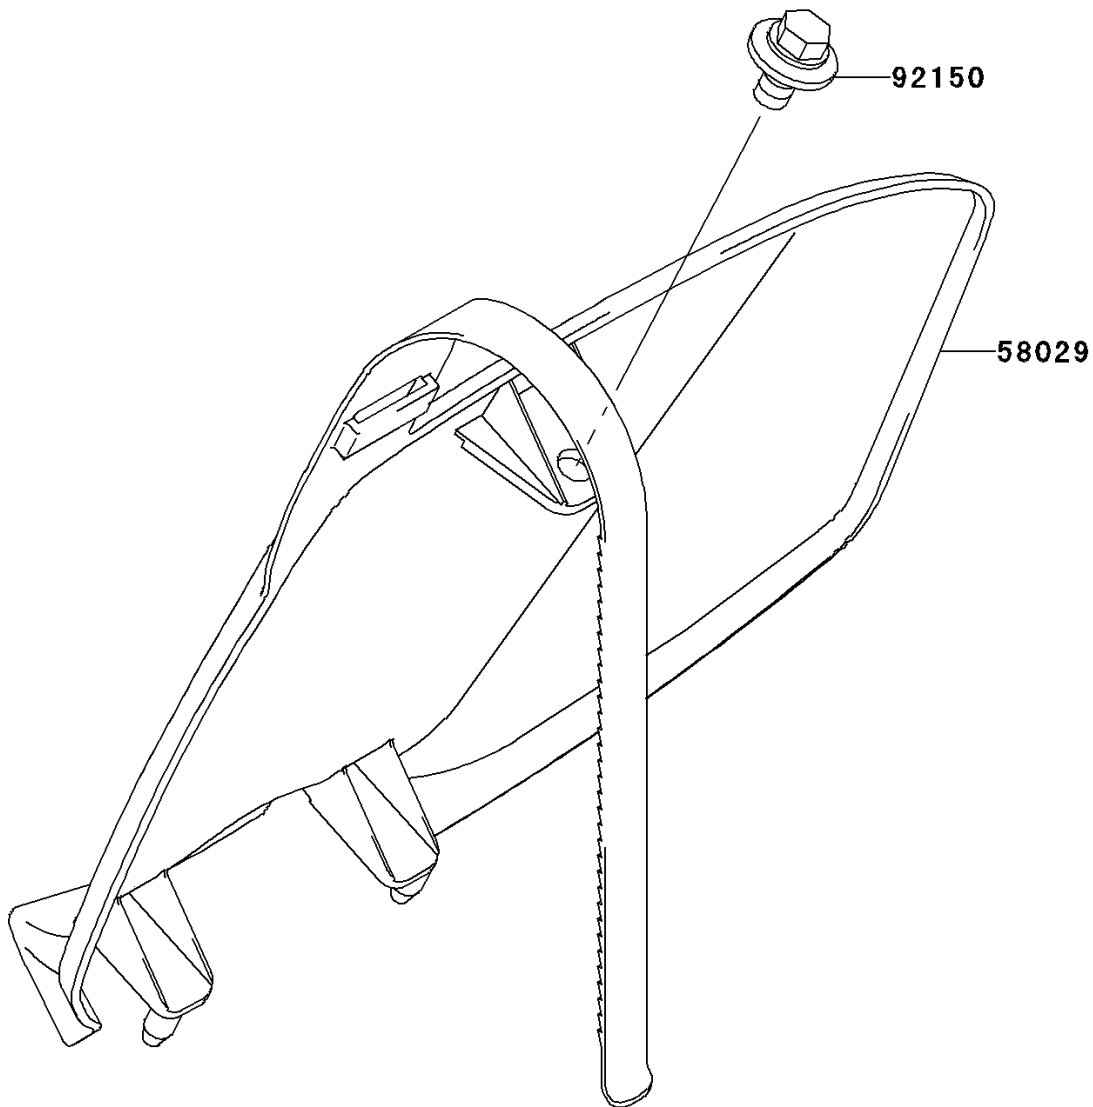

# 2005 KX125 PARTS DIAGRAM

Accessory

F2910

## 2005 KX125 PARTS LIST

### Accessory

| ITEM NAME                          | PART NUMBER    | QUANTITY |
|------------------------------------|----------------|----------|
| PLATE-NUMBER,S.WHITE (Ref # 58029) | 58029-0002-266 | 1        |
| BOLT,6X12 (Ref # 92150)            | 92150-1435     | 1        |