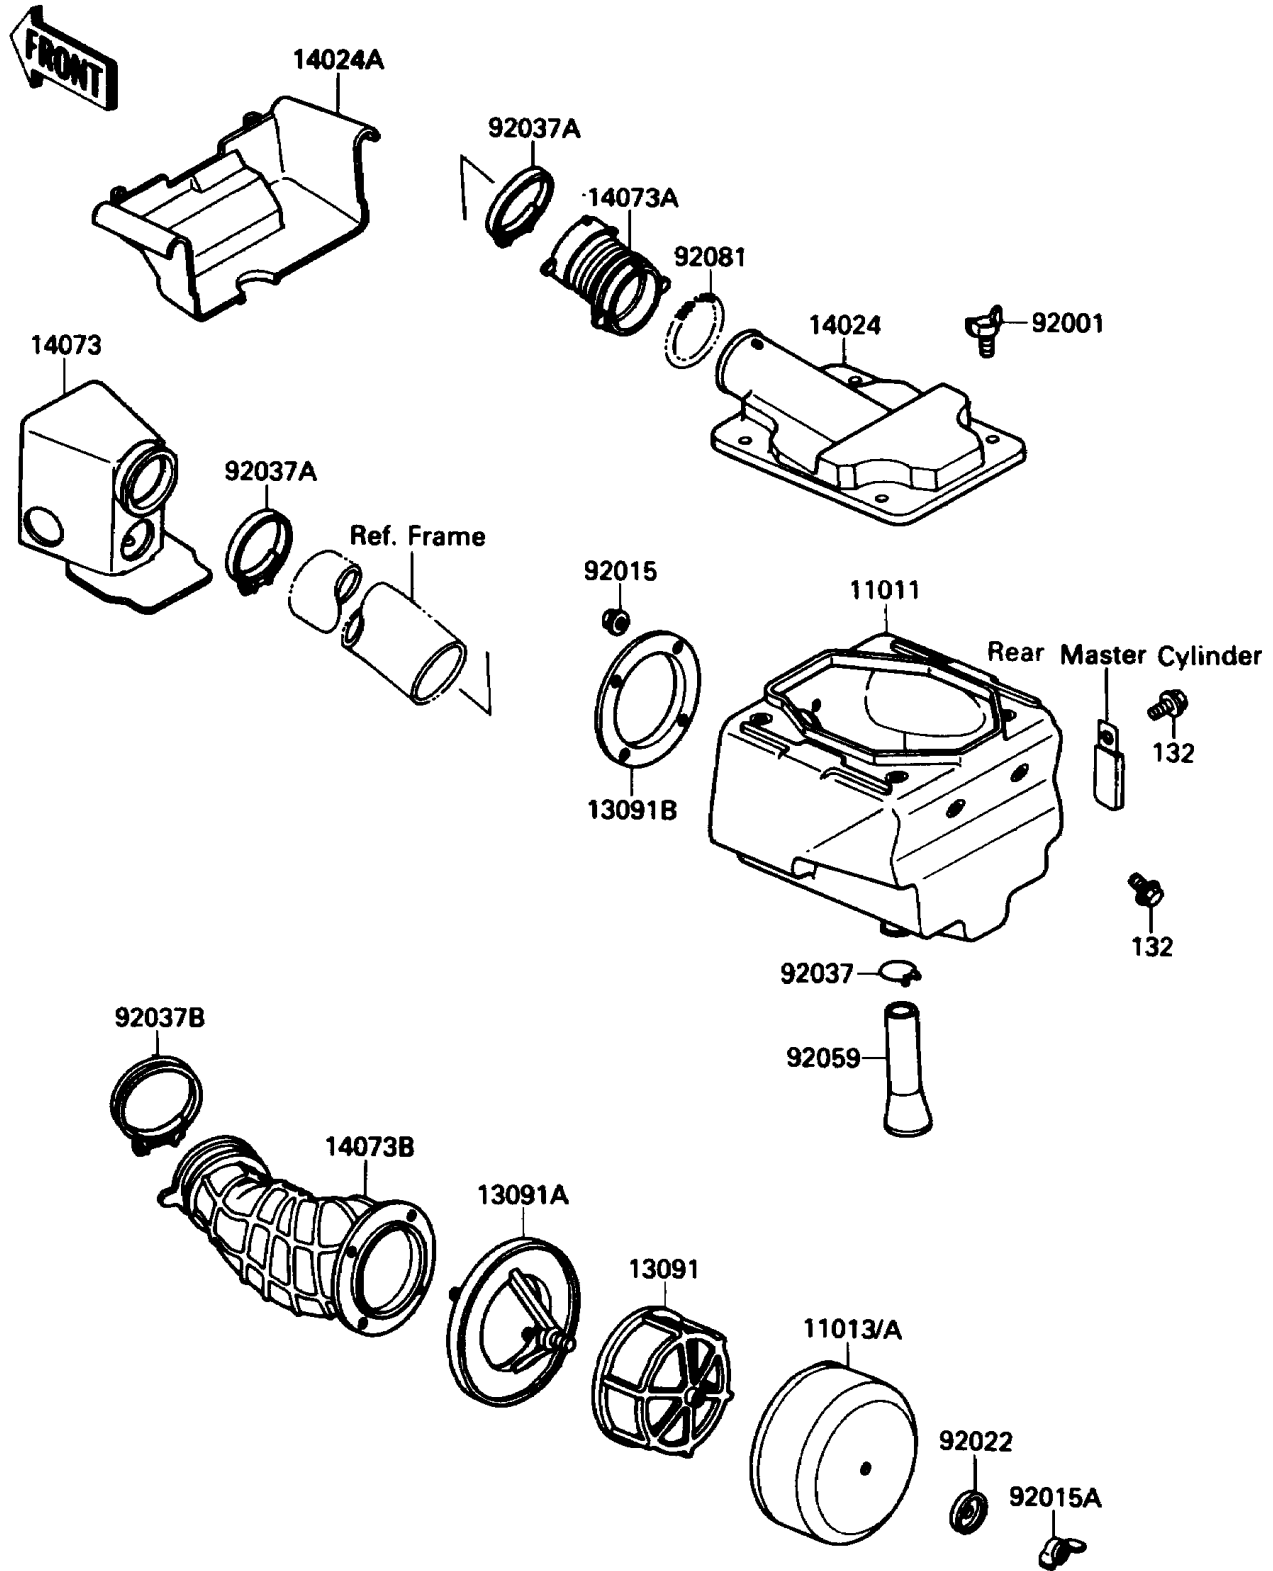

1987 Tecate 4 PARTS DIAGRAM

Air Cleaner

E1130-0020

1987 Tecate 4 PARTS LIST

Air Cleaner

ITEM NAME	PART NUMBER	QUANTITY
CASE-AIR FILTER (Ref # 11011)	11011-1251	1
ELEMENT-AIR FILTER (Ref # 11013)	11013-1136	1
HOLDER,ELEMENT (Ref # 13091)	13091-1403	1
HOLDER (Ref # 13091A)	13091-1404	1
HOLDER (Ref # 13091B)	13091-1405	1
COVER,AIR FILTER (Ref # 14024)	14024-1409	1
DUCT,INLET (Ref # 14073)	14073-1301	1
DUCT,FRAME COVER (Ref # 14073A)	14073-1302	1
DUCT,AIR FILTER (Ref # 14073B)	14073-1303	1
BOLT,WING,6X15 (Ref # 92001)	92001-1703	4
NUT,FLANGED,5MM (Ref # 92015)	92015-1259	4
NUT,6MM (Ref # 92015A)	92016-062	1
WASHER,PLAIN,6MM (Ref # 92022)	92022-284	1
CLAMP,TUBE (Ref # 92037)	92037-1076	1
CLAMP (Ref # 92037A)	92037-1632	2
CLAMP,AIR FILTER (Ref # 92037B)	92037-171	1
TUBE,DRAIN (Ref # 92059)	92059-1847	1
SPRING,COIL (Ref # 92081)	92081-1177	1
BOLT-FLANGED-SMALL (Ref # 132)	132G0612	3