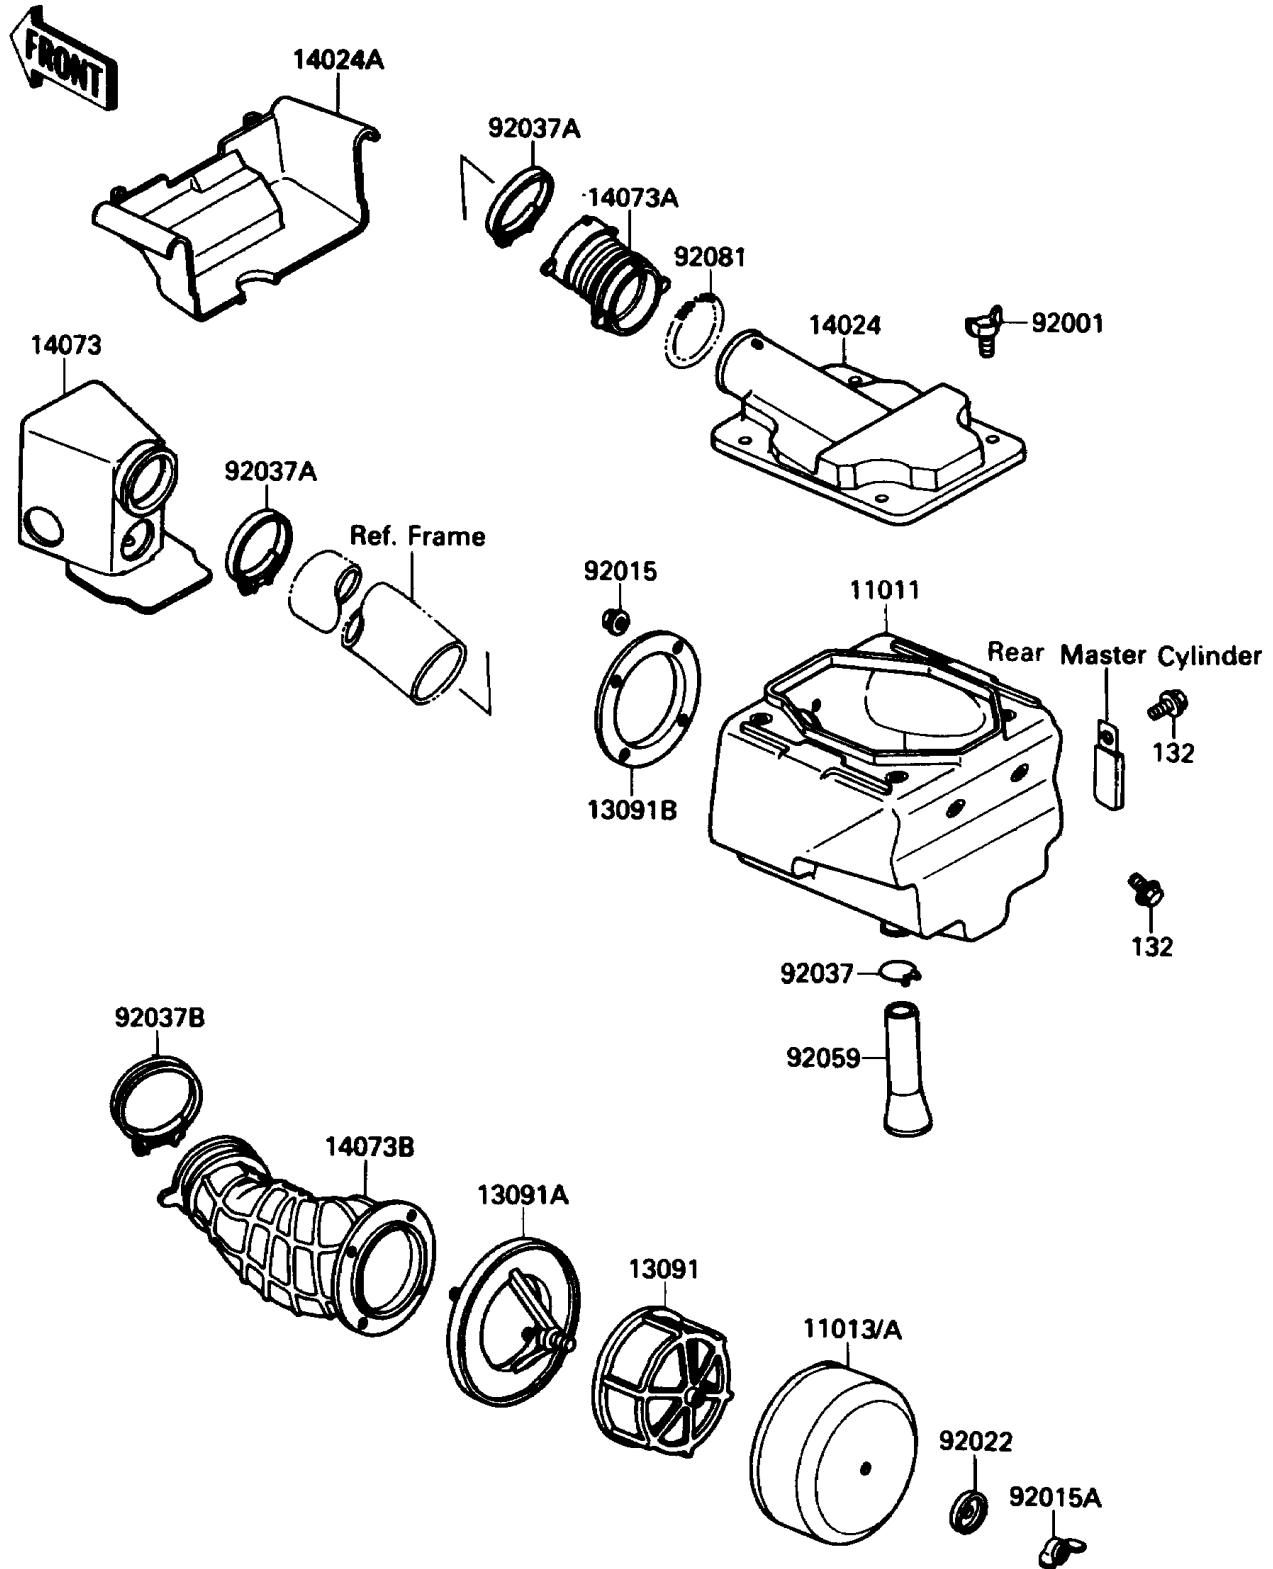

# 1988 Tecate 4 PARTS DIAGRAM

Air Cleaner

E1130-0020

# 1988 Tecate 4 PARTS LIST

## Air Cleaner

ITEM NAME	PART NUMBER	QUANTITY
CASE-AIR FILTER (Ref # 11011)	11011-1251	1
ELEMENT-AIR FILTER (Ref # 11013A)	11013-1172	1
HOLDER,ELEMENT (Ref # 13091)	13091-1403	1
HOLDER (Ref # 13091A)	13091-1404	1
HOLDER (Ref # 13091B)	13091-1405	1
COVER,AIR FILTER (Ref # 14024)	14024-1409	1
COVER (Ref # 14024A)	14024-1671	1
DUCT,AIR FILTER (Ref # 14073B)	14073-1303	1
BOLT,WING,6X15 (Ref # 92001)	92001-1703	4
NUT,FLANGED,5MM (Ref # 92015)	92015-1259	4
NUT,6MM (Ref # 92015A)	92016-062	1
WASHER,PLAIN,6MM (Ref # 92022)	92022-284	1
CLAMP,TUBE (Ref # 92037)	92037-1076	1
CLAMP,AIR FILTER (Ref # 92037B)	92037-171	1
TUBE,DRAIN (Ref # 92059)	92059-1847	1
BOLT-FLANGED-SMALL (Ref # 132)	132G0612	3