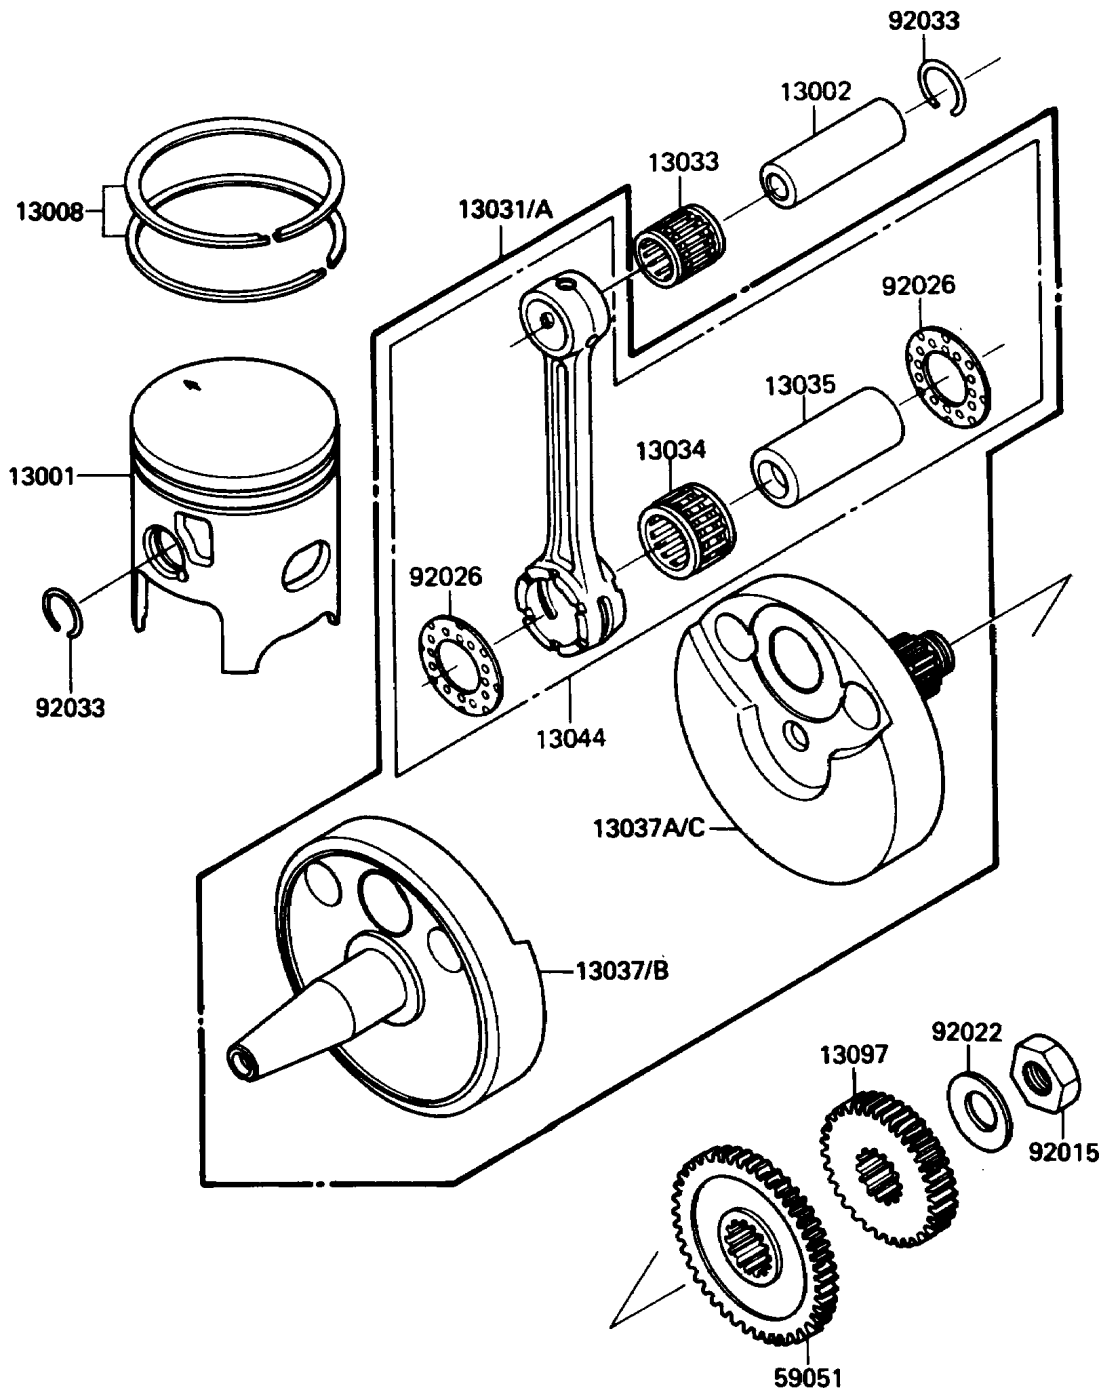

1987 Tecate 4 PARTS DIAGRAM

Crankshaft/Piston(s)

E1320-0044

1987 Tecate 4 PARTS LIST

Crankshaft/Piston(s)

ITEM NAME	PART NUMBER	QUANTITY
PISTON-ENGINE (Ref # 13001)	13001-1246	1
PIN-PISTON (Ref # 13002)	13002-1068	1
RING-SET-PISTON (Ref # 13008)	13008-1091	1
CRANKSHAFT-COMP (Ref # 13031)	13031-1243	1
BEARING-NEEDLE,KBK18X22X23.8X (Ref # 13033)	13033-1010	1
BEARING-BIG END,H24X32X19.8 (Ref # 13034)	13034-1060	1
PIN-CRANK (Ref # 13035)	13035-034	1
CRANKSHAFT,LH (Ref # 13037)	13037-1302	1
CRANKSHAFT,RH (Ref # 13037A)	13037-1303	1
SET-CONNECTING ROD (Ref # 13044)	13044-5042	1
GEAR-PRIMARY SPUR,22T (Ref # 13097)	13097-1189	1
GEAR-SPUR,36T (Ref # 59051)	59051-1182	1
NUT,16MM (Ref # 92015)	92015-1176	1
WASHER,16.3X29X1.75 (Ref # 92022)	92022-1356	1
SPACER,24X42X1.6 (Ref # 92026)	92026-1241	2
RING-SNAP,PISTON PIN (Ref # 92033)	92036-015	2