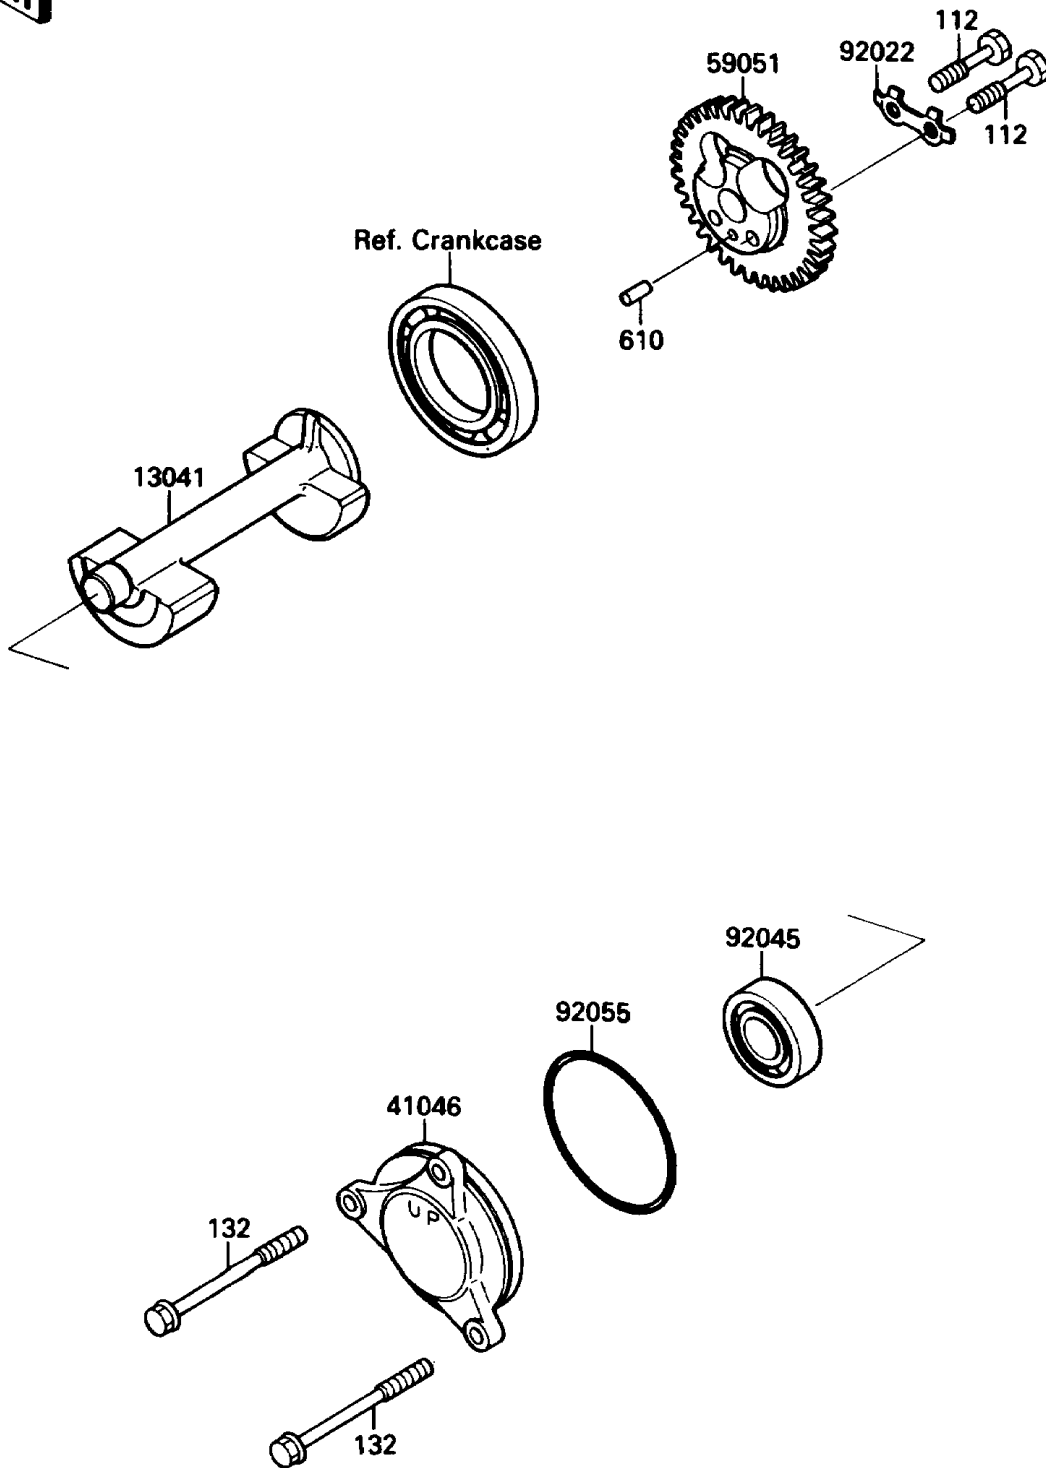

# 1988 Tecate 4 PARTS DIAGRAM

Balancer

E1323-0010

# 1988 Tecate 4 PARTS LIST

## Balancer

ITEM NAME	PART NUMBER	QUANTITY
BALANCER (Ref # 13041)	13041-1077	1
HOUSING-BEARING (Ref # 41046)	41046-1081	1
GEAR-SPUR,BALANCER,36T (Ref # 59051)	59051-1184	1
WASHER (Ref # 92022)	92022-1866	1
BEARING-BALL,6203SH2C3 (Ref # 92045)	92045-1193	1
RING-O,64.5X1.5 (Ref # 92055)	92055-1375	1
BOLT-UPSET (Ref # 112)	112G0630	2
BOLT-FLANGED-SMALL (Ref # 132)	132G0680	3
ROLLER,4X8 (Ref # 610)	610A0408	1