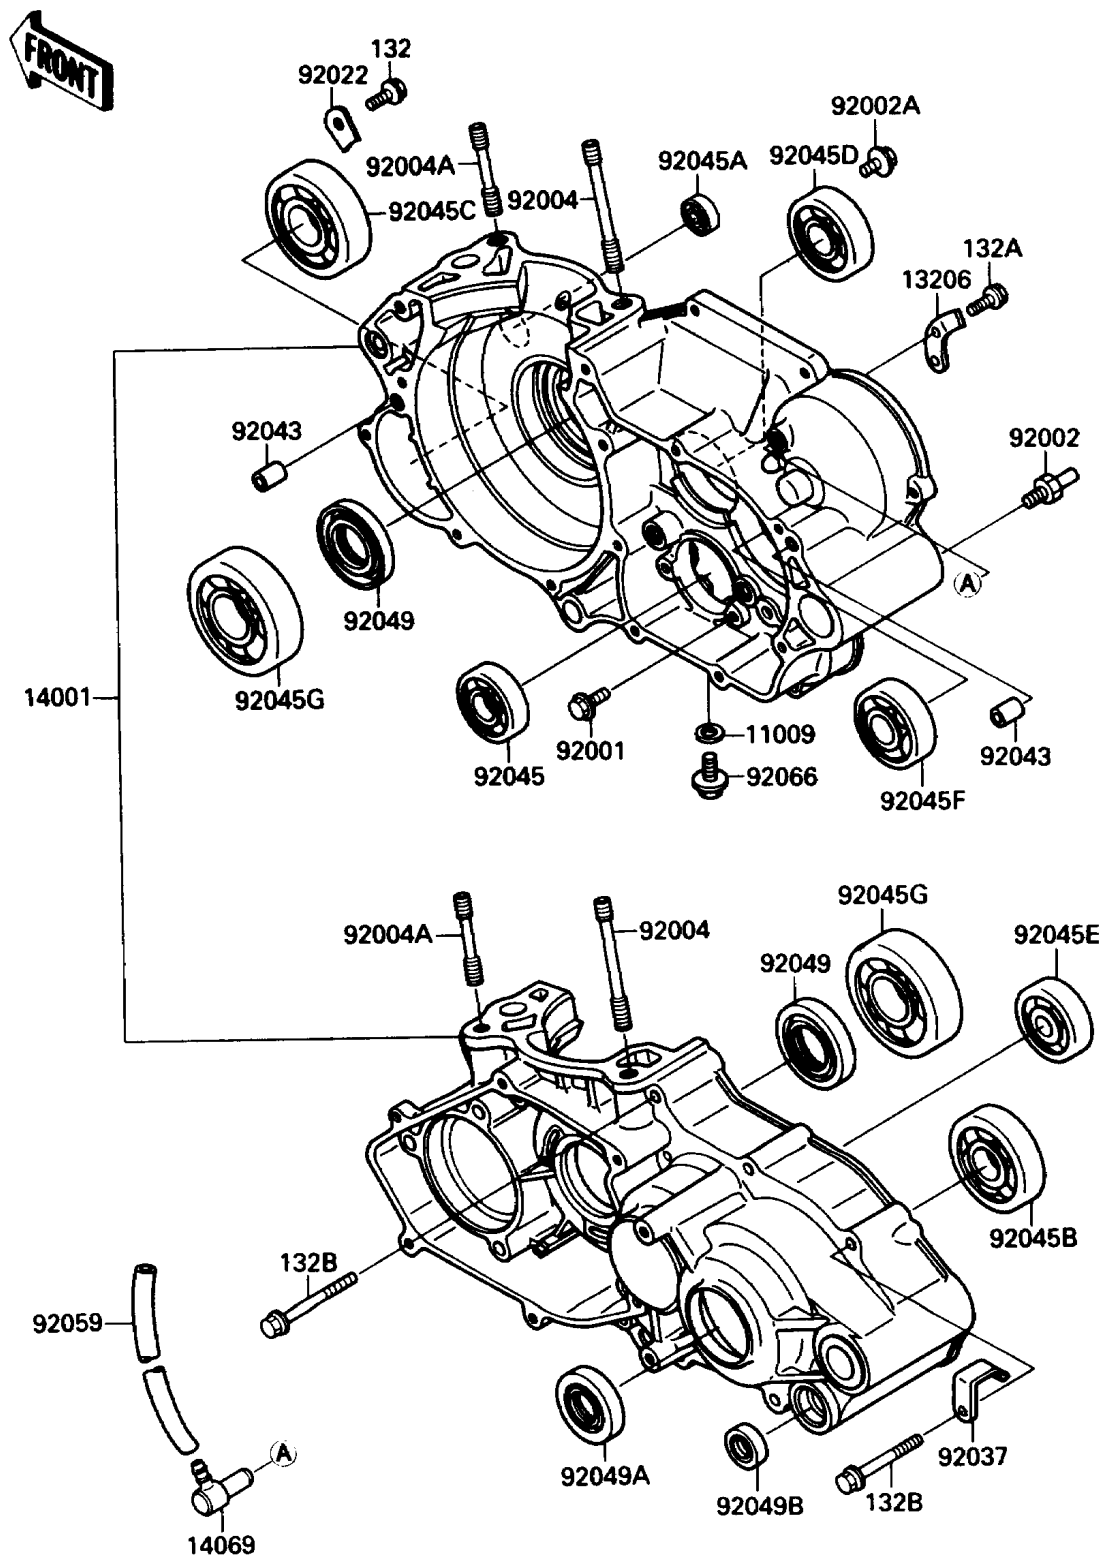

1987 Tecate 4 PARTS DIAGRAM

Crankcase

E1411-0172

1987 Tecate 4 PARTS LIST

Crankcase

ITEM NAME	PART NUMBER	QUANTITY
GASKET,10.5X16X1,DRAIN PLUG (Ref # 11009)	92065-058	1
GUIDE-KICK (Ref # 13206)	13206-1001	1
SET-CRANKCASE (Ref # 14001)	14001-5233	1
BREATHER (Ref # 14069)	14069-003	1
BOLT,W/WASHER,6X14 (Ref # 92001)	92001-1829	2
BOLT,8X15 (Ref # 92002)	92002-1601	1
BOLT,6X16 (Ref # 92002A)	92002-1659	2
STUD,10X65 (Ref # 92004)	92004-1032	2
STUD,10X53 (Ref # 92004A)	92004-1165	2
WASHER (Ref # 92022)	92022-1865	2
CLAMP,HARNESS (Ref # 92037)	92037-1318	1
PIN,DOWEL,6.3X8X14 (Ref # 92043)	92042-007	2
BEARING-BALL,#6905 (Ref # 92045)	92045-036	1
BEARING-BALL,#626 (Ref # 92045A)	92045-1010	1
BEARING-BALL,6205 (Ref # 92045B)	92045-1115	1
BEARING-BALL,16008 (Ref # 92045C)	92045-1116	1
BEARING-BALL,63/22T2C3 (Ref # 92045D)	92045-1134	1
BEARING-BALL,6203SH2C3 (Ref # 92045E)	92045-1193	1
BEARING-BALL,TMB204C3 (Ref # 92045F)	92045-1194	1
BEARING-BALL (Ref # 92045G)	92045-1205	2
SEAL-OIL,TCJ25457 (Ref # 92049)	92049-1051	2
SEAL-OIL,TB3040 (Ref # 92049A)	92050-033	1
SEAL-OIL,TB13225.5 (Ref # 92049B)	92051-005	1
TUBE,6X9X630 (Ref # 92059)	92059-1953	1
PLUG,DRAIN (Ref # 92066)	92066-1241	1
BOLT-FLANGED-SMALL (Ref # 132)	132G0612	2
BOLT-FLANGED-SMALL (Ref # 132A)	132G0616	1
BOLT-FLANGED-SMALL (Ref # 132B)	132G0650	10