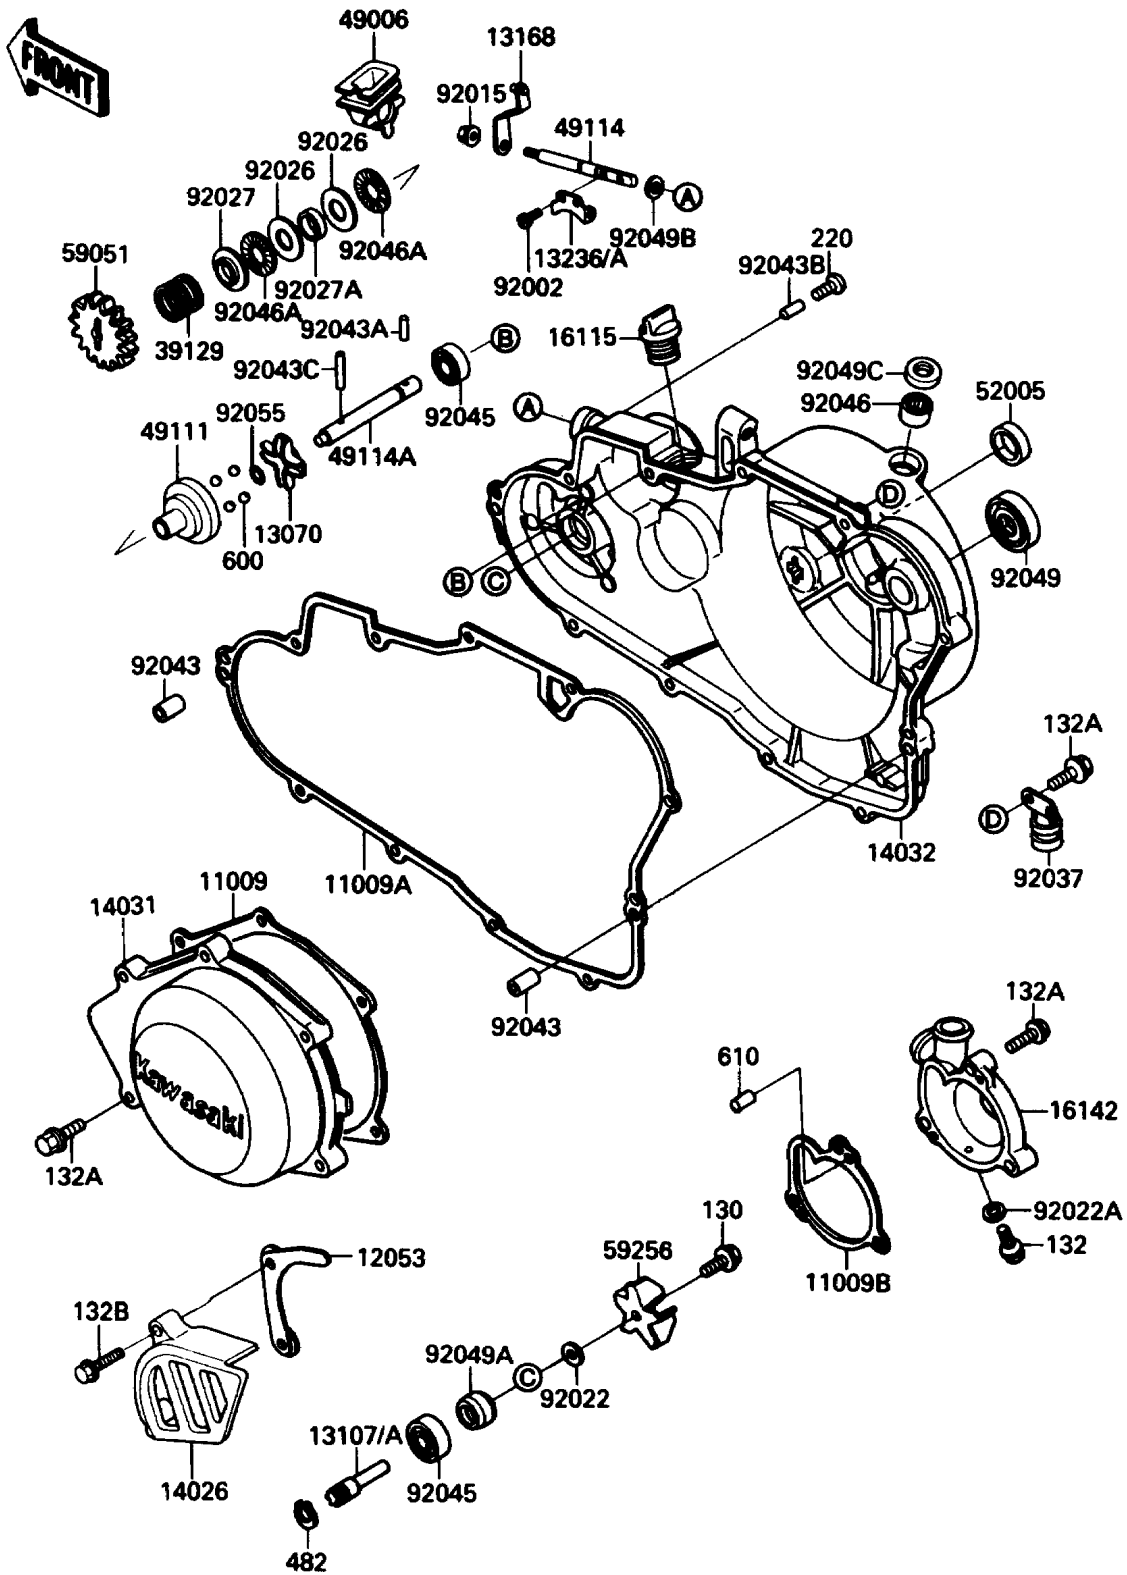

1987 Tecate 4 PARTS DIAGRAM

Engine Cover(s)

E1431-0215

1987 Tecate 4 PARTS LIST

Engine Cover(s)

ITEM NAME	PART NUMBER	QUANTITY
GASKET,GENERATOR COVER (Ref # 11009)	11009-1653	1
GASKET,CLUTCH COVER (Ref # 11009A)	11009-1654	1
GASKET,PUMP COVER (Ref # 11009B)	11009-1655	1
GUIDE-CHAIN (Ref # 12053)	12053-1251	1
GUIDE (Ref # 13070)	13070-1122	1
SHAFT,PUMP (Ref # 13107)	13107-1198	1
LEVER (Ref # 13168)	13168-1342	1
LEVER-COMP,GOVERNOR (Ref # 13236)	13236-1122	1
COVER-CHAIN (Ref # 14026)	14026-1119	1
COVER-GENERATOR (Ref # 14031)	14031-1204	1
COVER-CLUTCH (Ref # 14032)	14032-1232	1
CAP-OIL FILLER (Ref # 16115)	16115-018	1
COVER-PUMP (Ref # 16142)	16142-1074	1
SPRING-GOVERNER (Ref # 39129)	39129-1001	1
BOOT (Ref # 49006)	49006-1202	1
HOLDER-GOVERNOR WEIGHT (Ref # 49111)	49111-1051	1
SHAFT-GOVERNOR (Ref # 49114)	49114-1061	1
SHAFT-GOVERNOR (Ref # 49114A)	49114-1062	1
GAUGE,OIL LEVEL (Ref # 52005)	52005-1055	1
GEAR-SPUR,GOVERNOR (Ref # 59051)	59051-1183	1
IMPELLER (Ref # 59256)	59256-1067	1
BOLT,SOCKET,4X8 (Ref # 92002)	92002-1403	2
NUT,FLANGED,6MM (Ref # 92015)	92015-1193	1
WASHER,5.2X13X1 (Ref # 92022)	92022-1380	1
WASHER,6.2X11X1 (Ref # 92022A)	92022-304	1
SPACER,15X28X1 (Ref # 92026)	92026-1238	2
COLLAR (Ref # 92027)	92027-1838	1
COLLAR,15.2X17X4 (Ref # 92027A)	92027-1839	1
CLAMP (Ref # 92037)	92037-1927	1