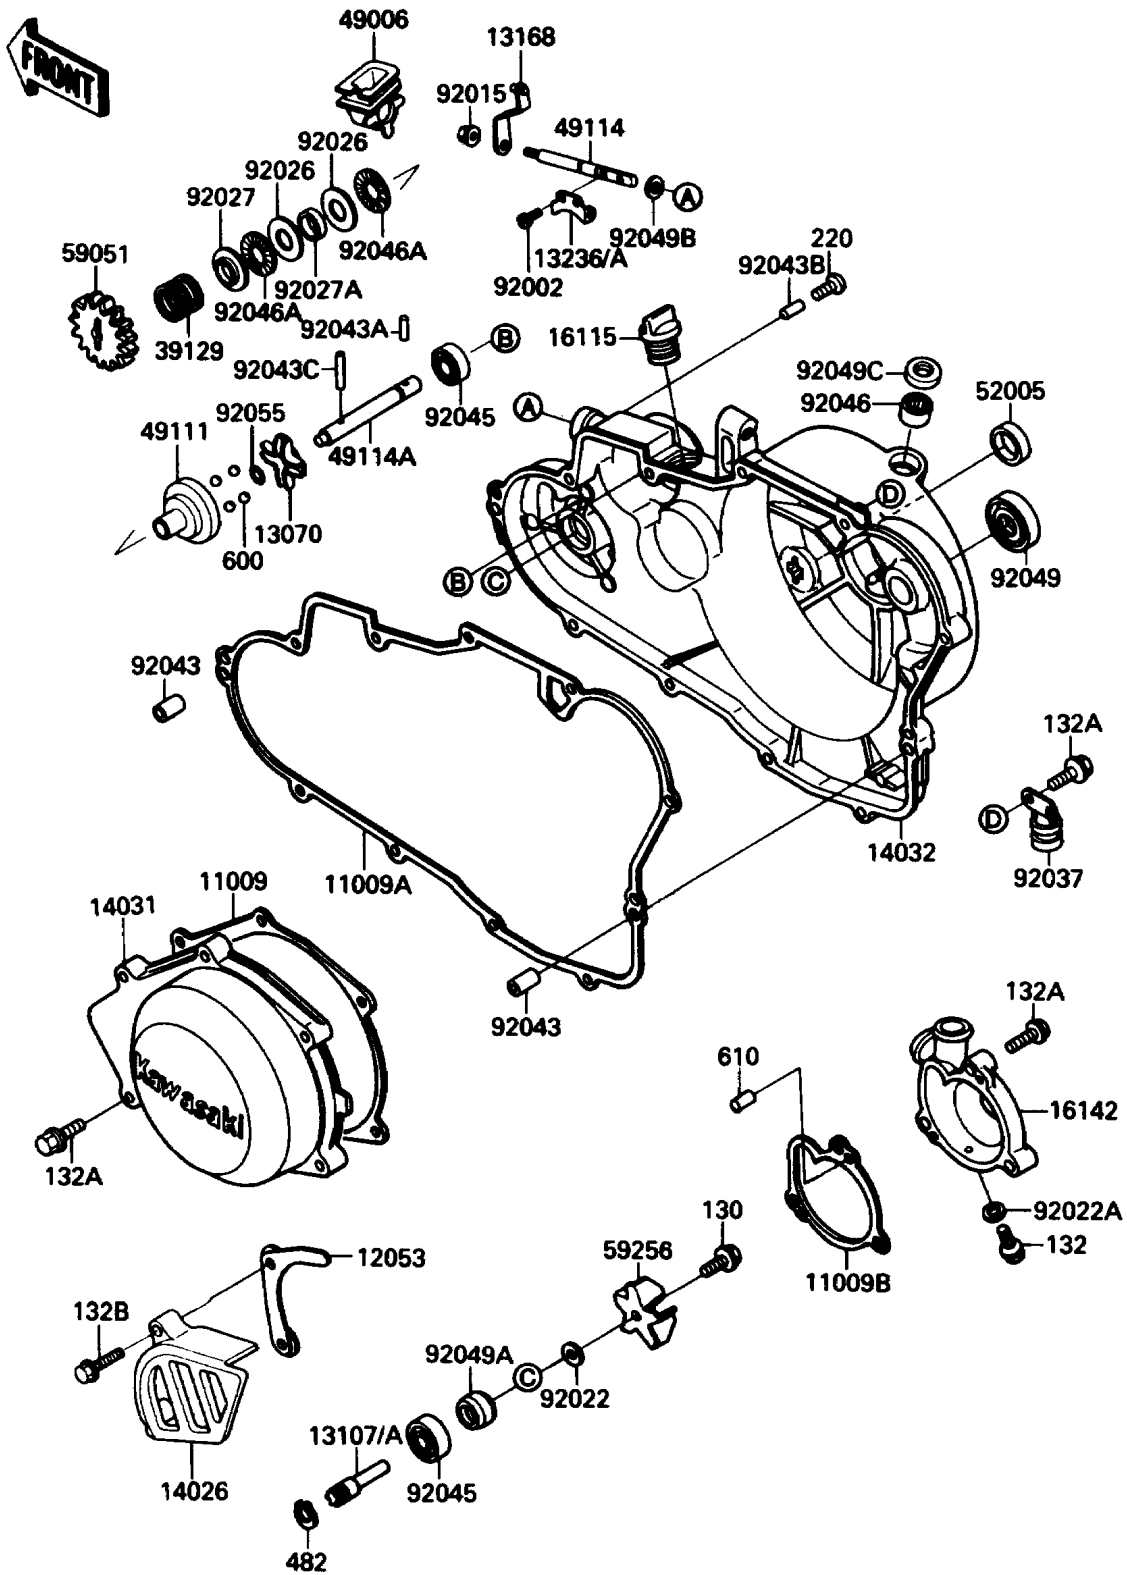

# 1988 Tecate 4 PARTS DIAGRAM

Engine Cover(s)

E1431-0215

# 1988 Tecate 4 PARTS LIST

## Engine Cover(s)

| ITEM NAME                             | PART NUMBER | QUANTITY |
|---------------------------------------|-------------|----------|
| PIN,3X12.8 (Ref # 92043A)             | 92043-1256  | 1        |
| PIN,2X9.8 (Ref # 92043B)              | 92043-1293  | 1        |
| PIN,3X19.8 (Ref # 92043C)             | 92043-1319  | 1        |
| BEARING-BALL,#608 (Ref # 92045)       | 92045-1048  | 2        |
| BEARING-NEEDLE,HK1210 (Ref # 92046)   | 92046-1010  | 1        |
| BEARING-NEEDLE,AXK1102 (Ref # 92046A) | 92046-1052  | 2        |
| SEAL-OIL,SB18307 (Ref # 92049)        | 92049-013   | 1        |
| SEAL-OIL,A9567 (Ref # 92049A)         | 92049-1081  | 1        |
| SEAL-OIL,SD08144 (Ref # 92049B)       | 92049-1207  | 1        |
| SEAL-OIL,TB12205.5 (Ref # 92049C)     | 92049-1271  | 1        |
| RING-O,5.5X1.5 (Ref # 92055)          | 92055-1343  | 1        |
| BOLT-FLANGED (Ref # 130)              | 130P0510    | 1        |
| BOLT-FLANGED-SMALL (Ref # 132)        | 132G0608    | 1        |
| BOLT-FLANGED-SMALL (Ref # 132A)       | 132G0625    | 20       |
| BOLT-FLANGED-SMALL (Ref # 132B)       | 132G0630    | 2        |
| SCREW-PAN-CROS (Ref # 220)            | 220B0306    | 1        |
| CIRCLIP-TYPE-E,7MM (Ref # 482)        | 482J7000    | 1        |
| BALL-STEEL,5/16" (Ref # 600)          | 600A1000    | 4        |
| ROLLER,4X8 (Ref # 610)                | 610A0408    | 2        |