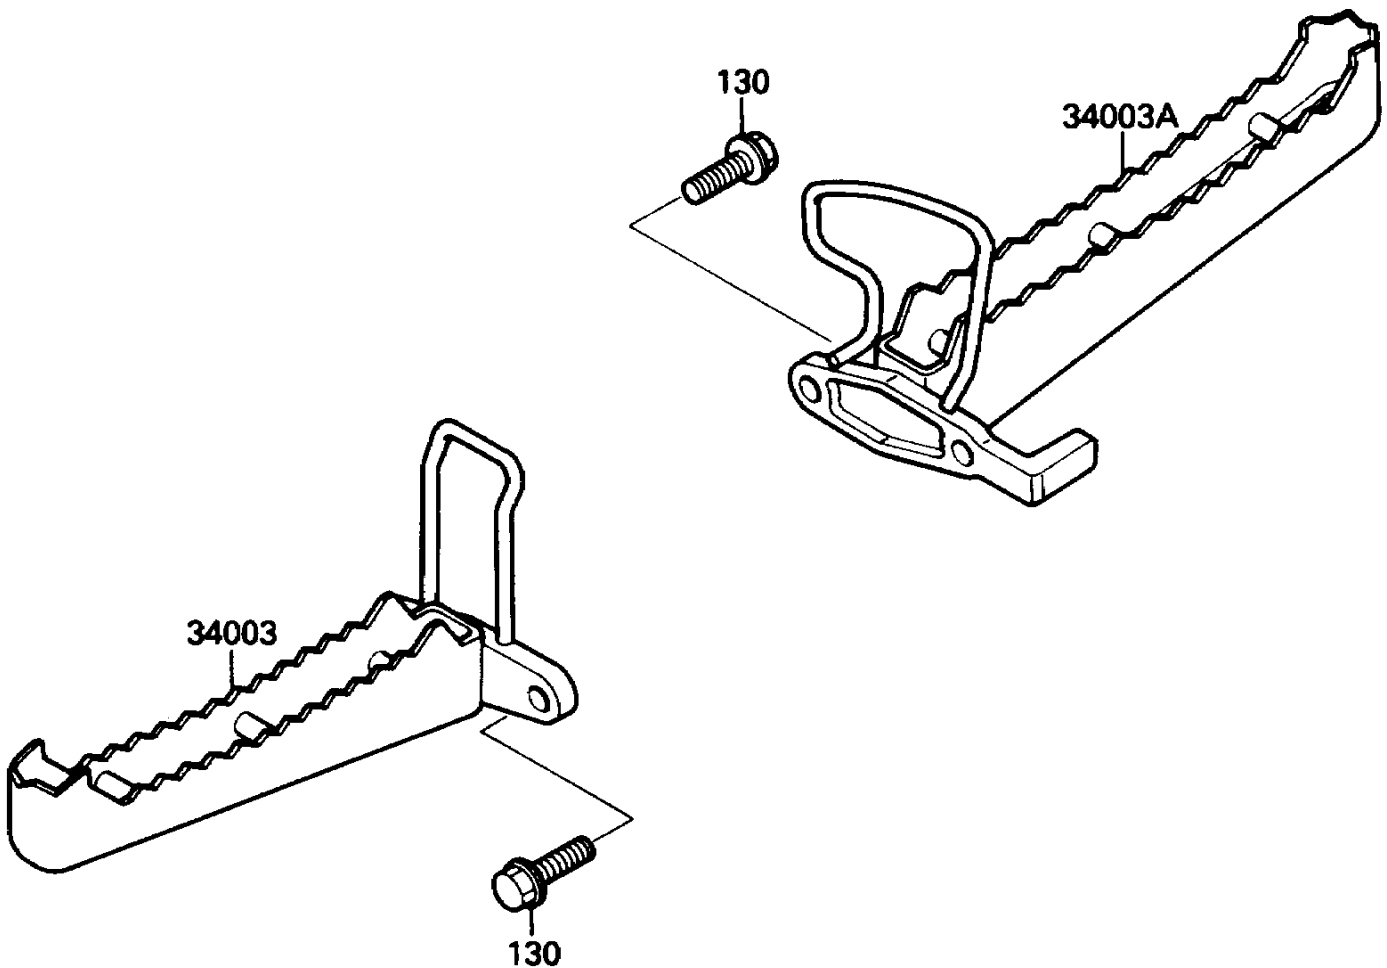

1987 Tecate 4 PARTS DIAGRAM

Footrests

F2160-0167

1987 Tecate 4 PARTS LIST

Footrests

ITEM NAME	PART NUMBER	QUANTITY
-----------	-------------	----------