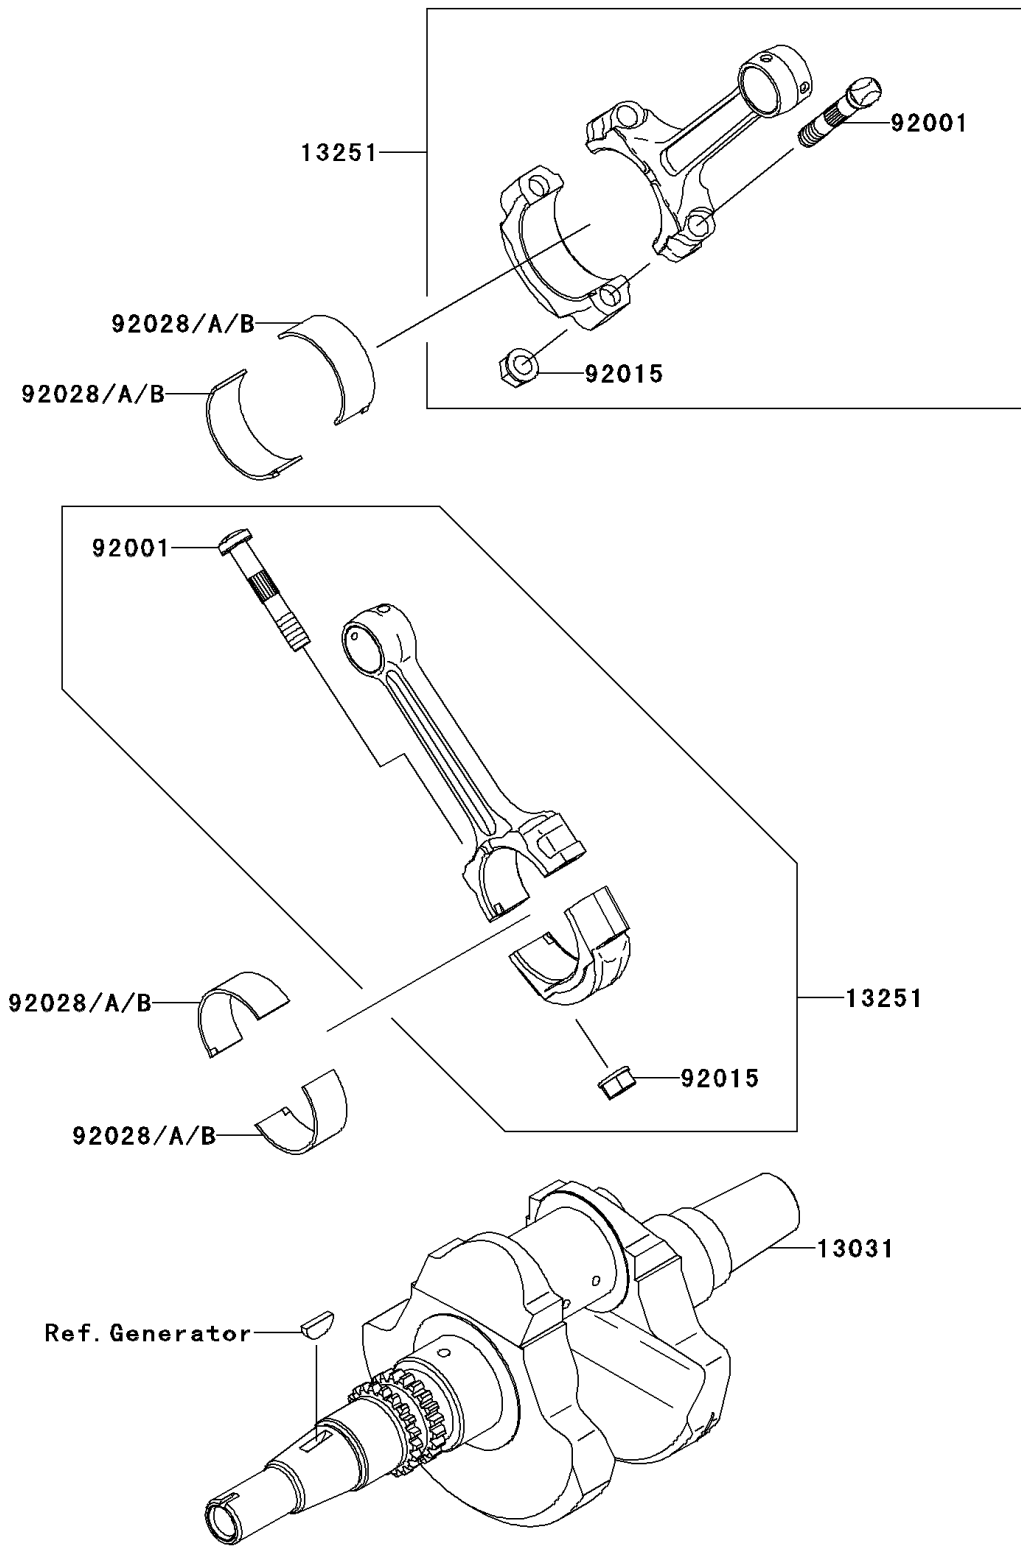

# 2009 Teryx<sup>®</sup> 750 FI 4x4 NRA Outdoors PARTS DIAGRAM

Crankshaft

E1321

### Crankshaft

ITEM NAME	PART NUMBER	QUANTITY
CRANKSHAFT-COMP (Ref # 13031)	13031-0079	1
ROD-ASSY-CONNECTING (Ref # 13251)	13251-1143	2
BOLT,CONNECTING ROD (Ref # 92001)	92001-1980	4
NUT,FLANGED,8MM (Ref # 92015)	92015-1311	4
BUSHING,CONNECTING ROD,GREEN (Ref # 92028)	92028-1961	AR
BUSHING,CONNECTING ROD,YELLOW (Ref # 92028A)	92028-1962	4
BUSHING,CONNECTING ROD,BROWN (Ref # 92028B)	92028-1963	AR