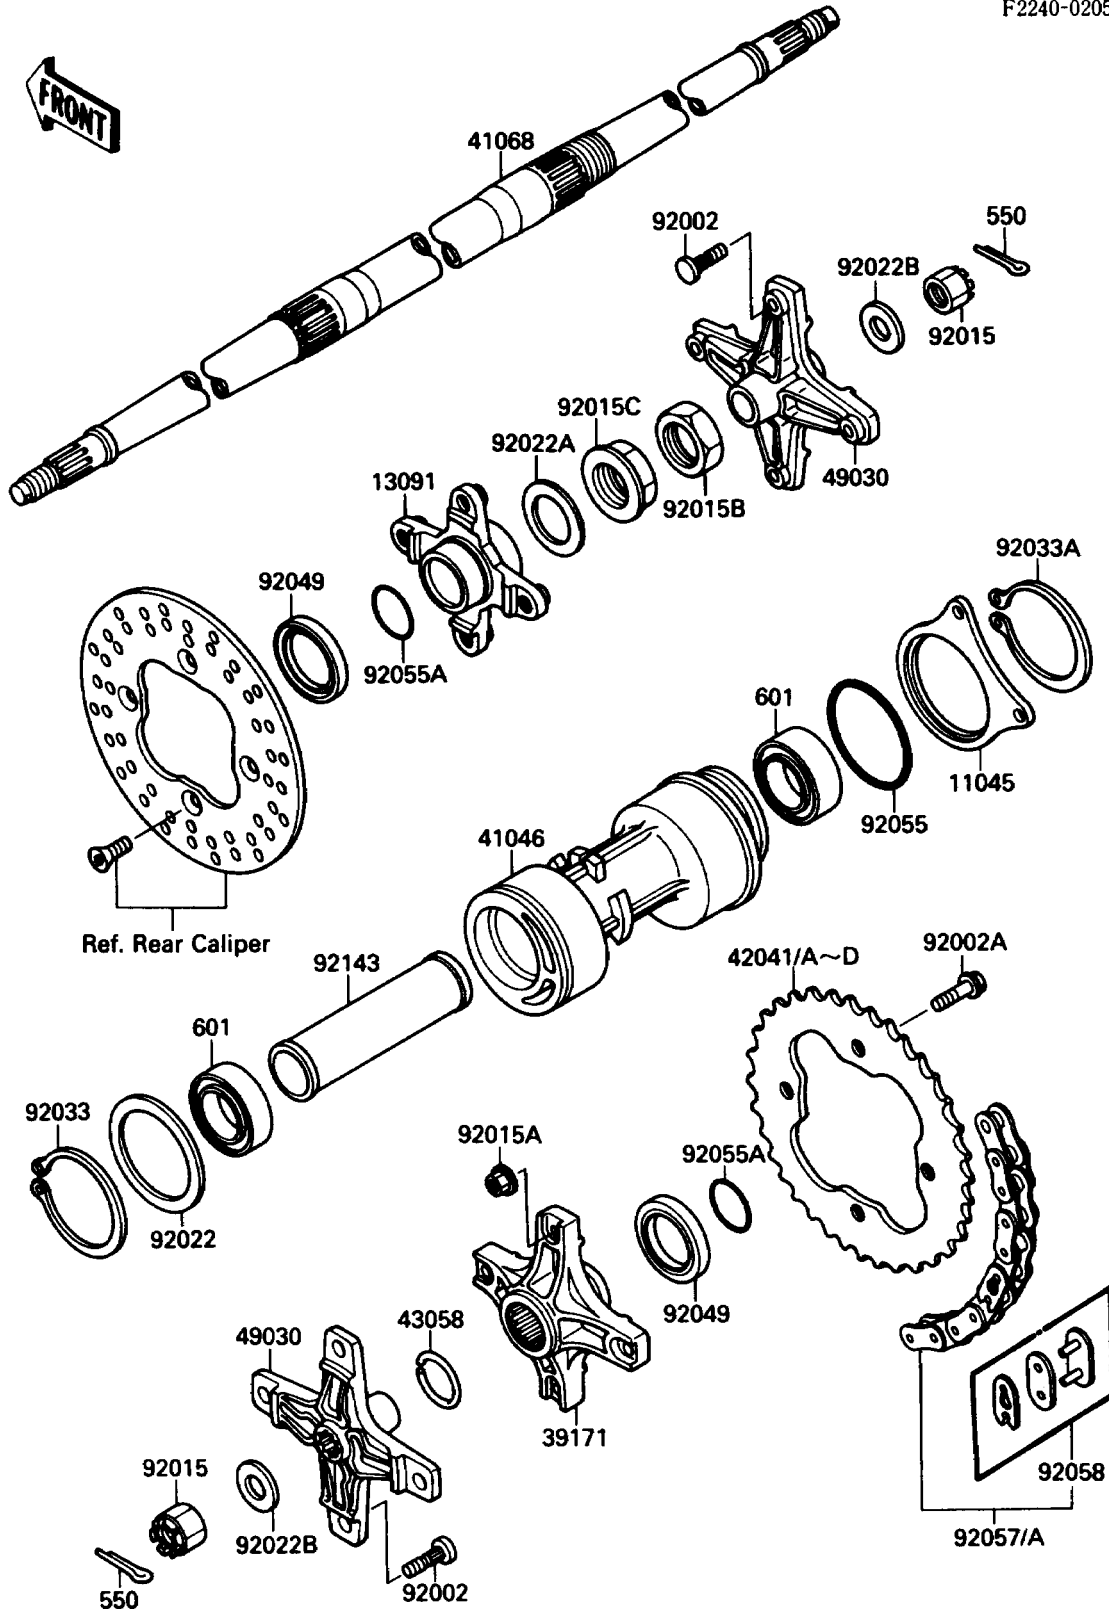

1987 Tecate 4 PARTS DIAGRAM

Rear Hub

F2240-0205

1987 Tecate 4 PARTS LIST

Rear Hub

ITEM NAME	PART NUMBER	QUANTITY
BRACKET,REAR CALIPER (Ref # 11045)	11045-1427	1
HOLDER,DISC PLATE (Ref # 13091)	13091-1472	1
FLANGE-COMP,SPROCKET (Ref # 39171)	39171-1052	1
HOUSING-BEARING (Ref # 41046)	41046-1080	1
AXLE,RR (Ref # 41068)	41068-1239	1
SPROCKET-HUB,38T (Ref # 42041)	42041-1262	1
SPROCKET-HUB,39T (Ref # 42041A)	42041-1263	1
SPROCKET-HUB,40T (Ref # 42041B)	42041-1264	1
SPROCKET-HUB,41T (Ref # 42041C)	42041-1265	1
SPROCKET-HUB,37T (Ref # 42041D)	42041-1289	1
RING,SNAP (Ref # 43058)	43058-1060	1
HUB,RR (Ref # 49030)	49030-1078	2
BOLT,10X30 (Ref # 92002)	92002-1388	8
BOLT,FLANGED,8X25 (Ref # 92002A)	92002-1903	4
NUT,CASTLE,18MM (Ref # 92015)	42045-018	2
NUT,LOCK,8MM (Ref # 92015A)	92015-1506	4
NUT,LOCK,37MM (Ref # 92015B)	92015-1545	1
NUT,AXLE,37MM (Ref # 92015C)	92015-1645	1
WASHER,94.5X108X1.0 (Ref # 92022)	92022-1858	1
WASHER,40.5X60X1.0 (Ref # 92022A)	92022-1859	1
WASHER,18.3X34X4.5 (Ref # 92022B)	92022-1953	2
RING-SNAP,95MM (Ref # 92033)	92033-1216	1
RING-SNAP,75MM (Ref # 92033A)	92033-1217	1
SEAL-OIL (Ref # 92049)	92049-1237	2
RING-O,76MM (Ref # 92055)	92055-1213	1
RING-O,38MM (Ref # 92055A)	92055-1317	2
CHAIN,DRIVE,DID520VC5X96L (Ref # 92057)	92057-1233	1
JOINT-CHAIN (Ref # 92058)	92058-1059	1
COLLAR,REAR AXLE,L=136 (Ref # 92143)	92143-1078	1

1987 Tecate 4 PARTS LIST

Rear Hub

ITEM NAME	PART NUMBER	QUANTITY
PIN-COTTER,3.2X35 (Ref # 550)	550D3235	2
BEARING-BALL,#6008UU (Ref # 601)	601A6008UU	2