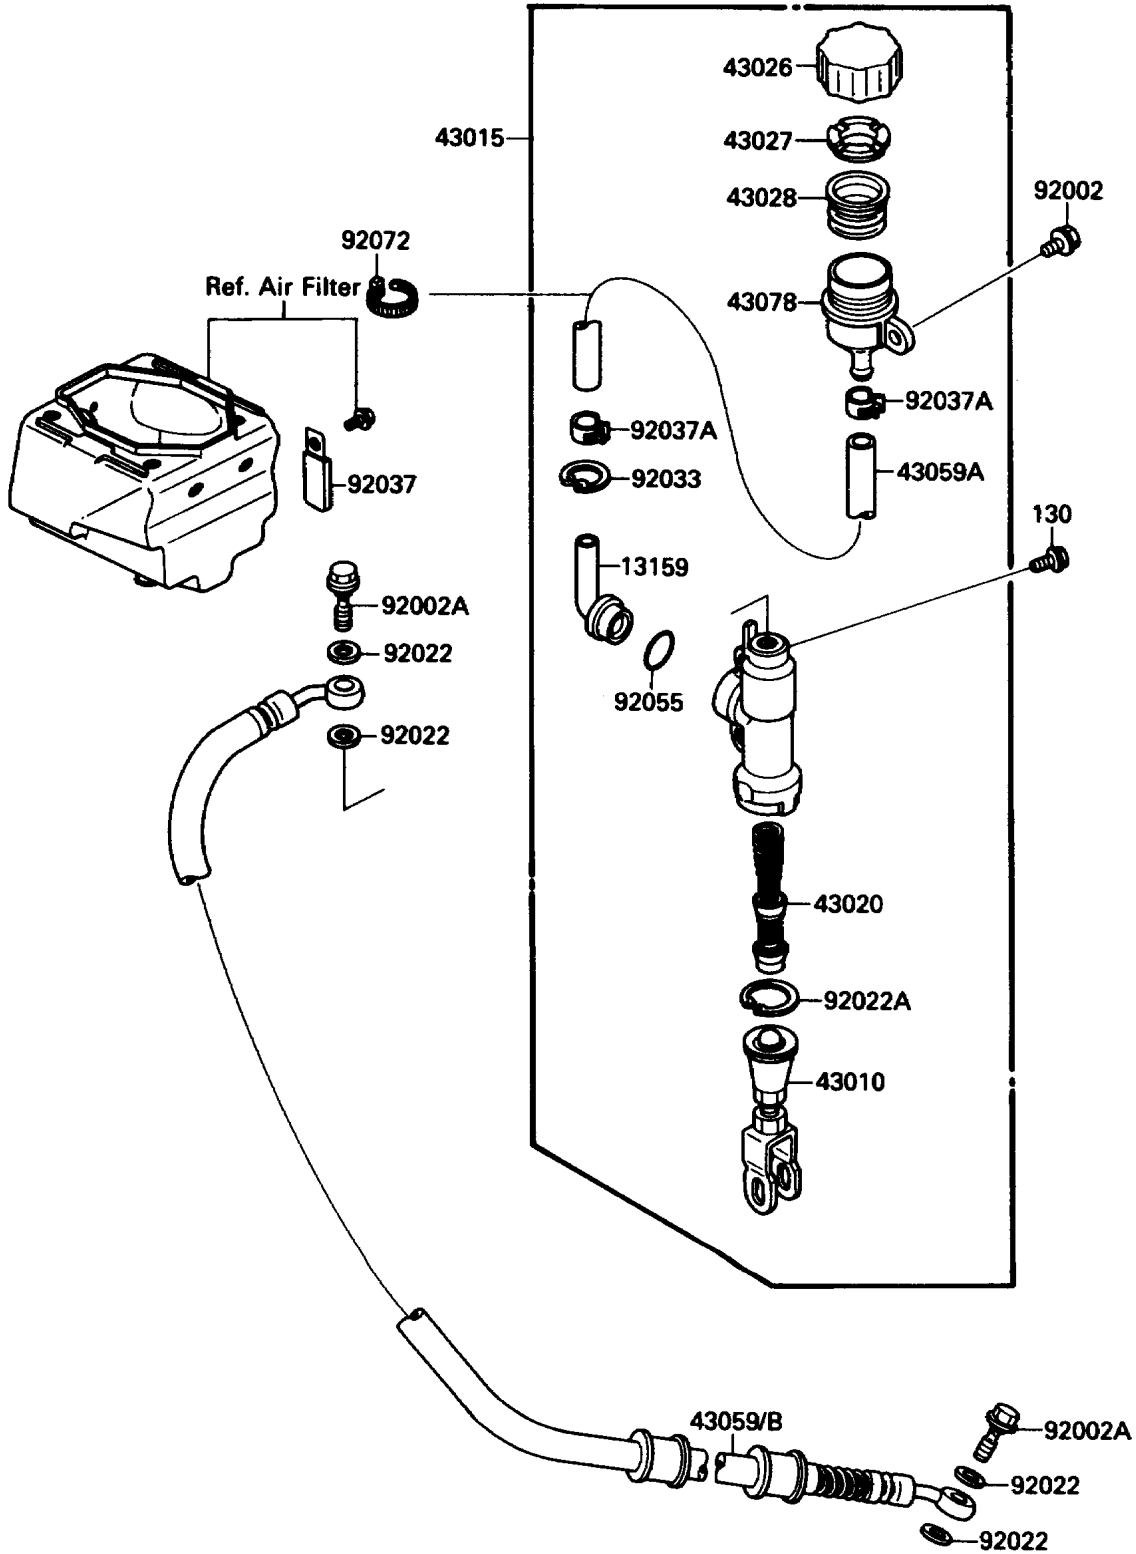

# 1988 Tecate 4 PARTS DIAGRAM

Rear Master Cylinder

F2293-0078

# 1988 Tecate 4 PARTS LIST

## Rear Master Cylinder

ITEM NAME	PART NUMBER	QUANTITY
CONNECTOR (Ref # 13159)	13159-1056	1
ROD-ASSY-BRAKE (Ref # 43010)	43010-1058	1
CYLINDER-ASSY-MASTER,RR (Ref # 43015)	43015-1347	1
PISTON-COMP-BRAKE (Ref # 43020)	43020-1073	1
CAP-BRAKE (Ref # 43026)	43026-1058	1
PLATE-DIAPHRAGM (Ref # 43027)	43027-1052	1
DIAPHRAGM (Ref # 43028)	43028-1060	1
HOSE-BRAKE,RR MASTER CYLINDER (Ref # 43059A)	43059-1403	1
HOSE-BRAKE,RR (Ref # 43059B)	43059-1426	1
RESERVOIR (Ref # 43078)	43078-1068	1
BOLT,FLANGED,6X12 (Ref # 92002)	92002-1350	1
BOLT,OIL,L=23 (Ref # 92002A)	92002-1888	2
WASHER,10.5X15X1.5 (Ref # 92022)	43067-001	4
WASHER,CIRCRIP (Ref # 92022A)	92022-1601	1
RING-SNAP,20.5MM (Ref # 92033)	92033-1186	1
CLAMP,WIRING HARNESS (Ref # 92037)	92037-1069	1
CLAMP (Ref # 92037A)	92037-1710	2
RING-O,MASTER CYLINDER (Ref # 92055)	92055-1251	1
BOLT-FLANGED (Ref # 130)	130S0814	2