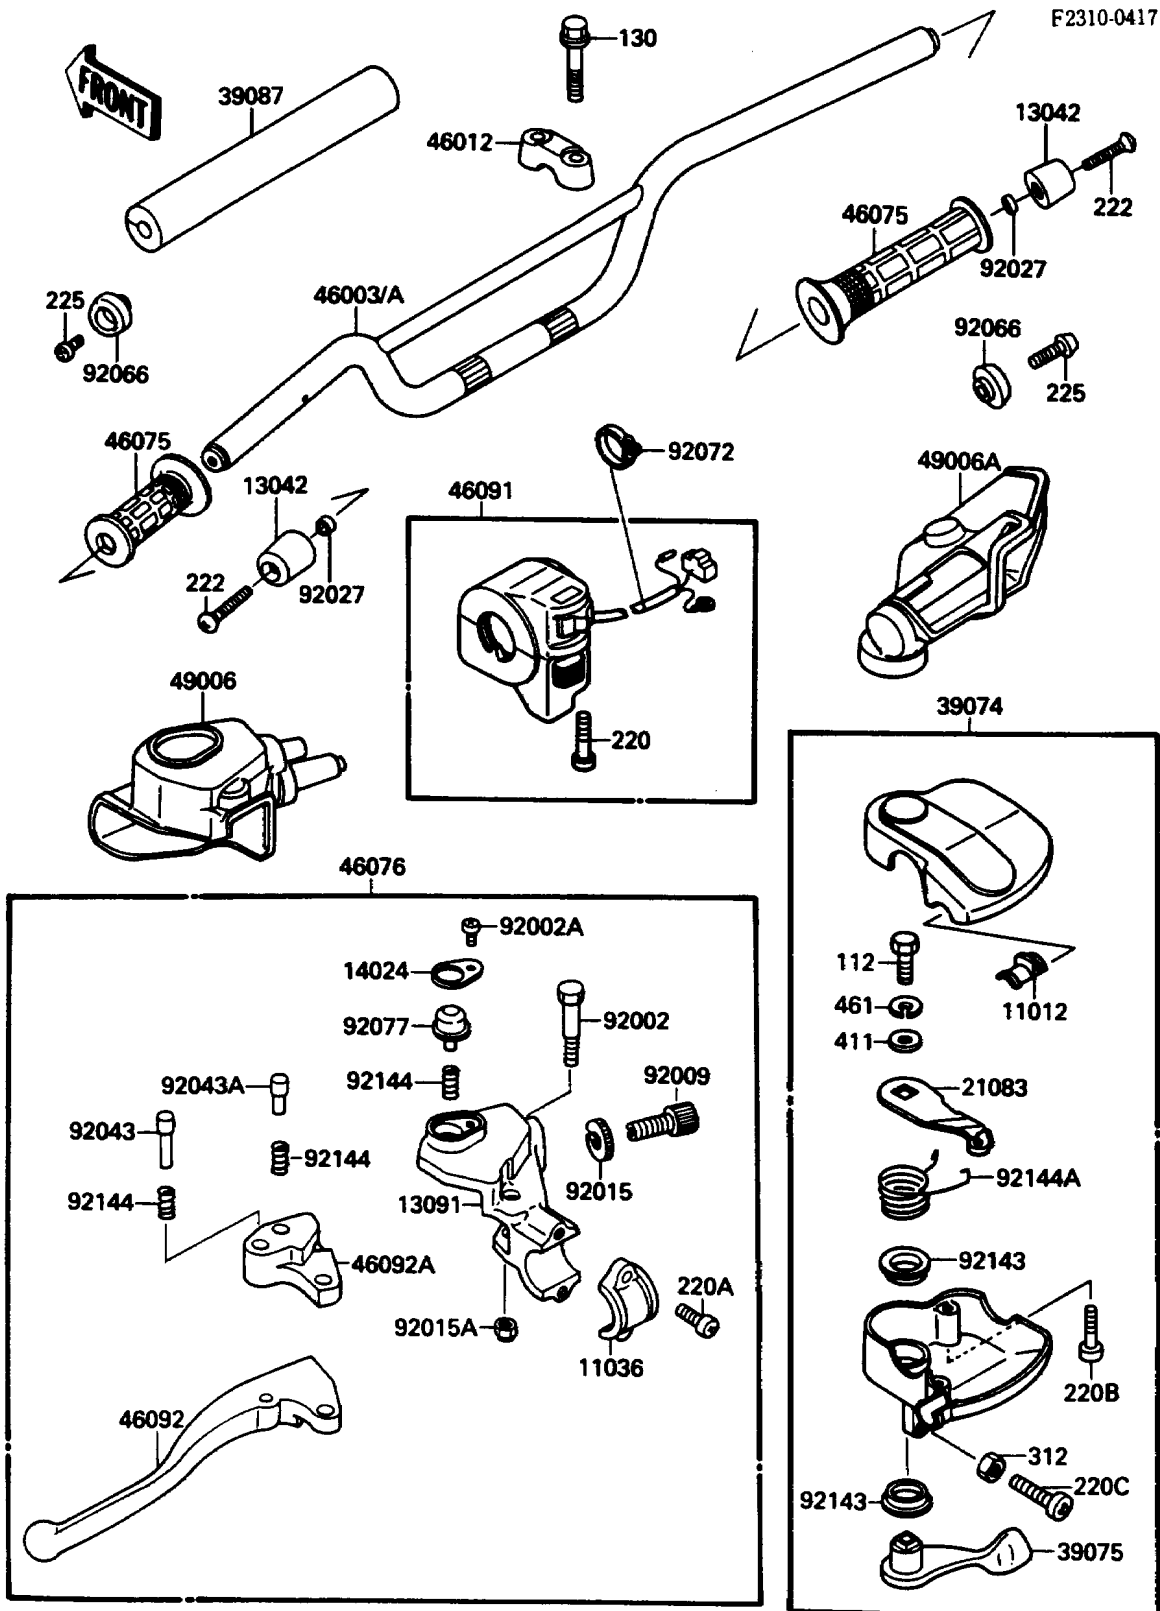

# 1988 Tecate 4 PARTS DIAGRAM

Handlebar

# 1988 Tecate 4 PARTS LIST

## Handlebar

| ITEM NAME                              | PART NUMBER | QUANTITY |
|--|-------------|----------|
| COLLAR (Ref # 92143)                   | 92143-1138  | 2        |
| SPRING (Ref # 92144)                   | 92144-1058  | 3        |
| SPRING (Ref # 92144A)                  | 92144-1176  | 1        |
| BOLT-UPSET (Ref # 112)                 | 112D0614    | 1        |
| BOLT-FLANGED (Ref # 130)               | 130J0860    | 4        |
| SCREW-PAN-CROS (Ref # 220)             | 220B0535    | 2        |
| SCREW-PAN-CROS (Ref # 220A)            | 220C0514    | 2        |
| SCREW-PAN-CROS (Ref # 220B)            | 220C0525    | 2        |
| SCREW-PAN-CROS,6X30,BLACK (Ref # 220C) | 220C0630    | 1        |
| SCREW-CSK-RD-CROS (Ref # 222)          | 222C0640    | 2        |
| NUT-HEX,6MM,BLACK (Ref # 312)          | 312C0600    | 1        |
| WASHER-PLAIN,6MM (Ref # 411)           | 411E0600    | 1        |
| WASHER-SPRING (Ref # 461)              | 461L0600    | 1        |