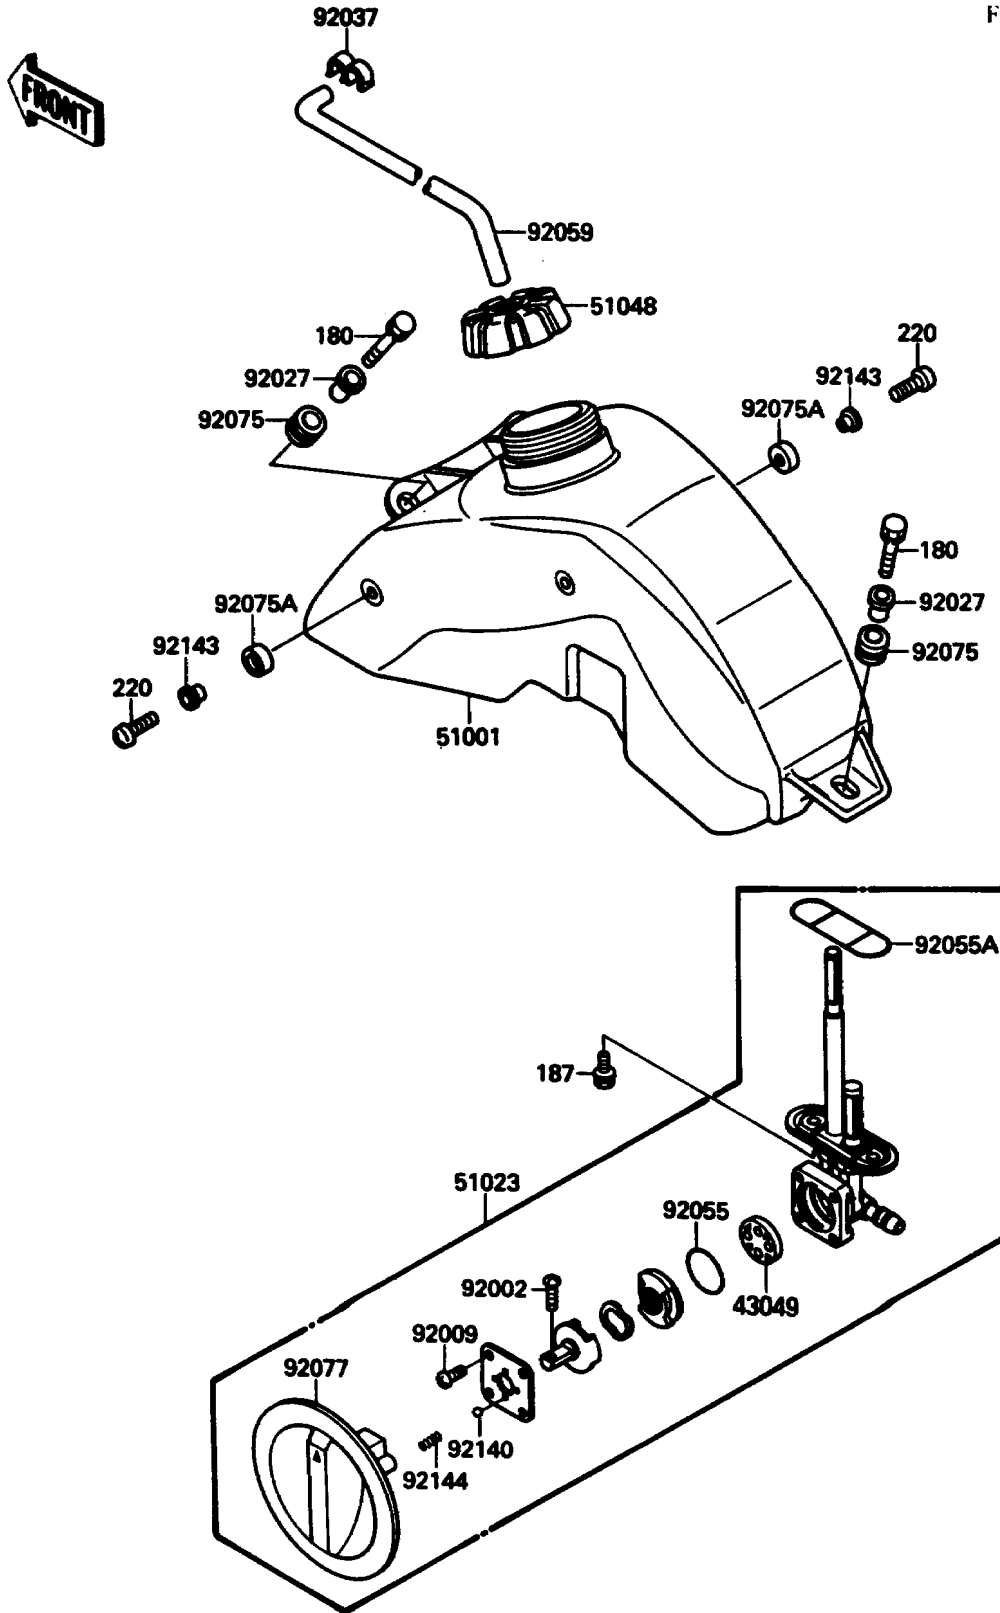

1987 Tecate 4 PARTS DIAGRAM

Fuel Tank

F2410-0358

1987 Tecate 4 PARTS LIST

Fuel Tank

ITEM NAME	PART NUMBER	QUANTITY
PACKING,FUEL TAP LEVER (Ref # 43049)	43049-1017	1
TANK-COMP-FUEL (Ref # 51001)	51001-1262	1
TAP-ASSY,FUEL (Ref # 51023)	51023-1137	1
CAP-ASSY-TANK,FUEL (Ref # 51048)	51048-1090	1
BOLT,SCREW,4X12 (Ref # 92002)	92002-1996	1
SCREW,3X5 (Ref # 92009)	92009-1123	4
COLLAR,L=16.1 (Ref # 92027)	92027-1847	3
CLAMP,HOSE (Ref # 92037)	92037-1603	1
RING-O,FUEL TAP LEVER (Ref # 92055)	92055-1111	1
RING-O,FUEL TAP PACKING (Ref # 92055A)	92055-1348	1
TUBE,5X9X250 (Ref # 92059)	92059-1258	1
DAMPER (Ref # 92075)	92075-1787	3
DAMPER,FUEL TANK (Ref # 92075A)	92075-1910	4
KNOB,FUEL TAP (Ref # 92077)	92077-1078	1
BALL,STAINLESS,5/32" (Ref # 92140)	92140-1051	1
COLLAR,L=4.5 (Ref # 92143)	92027-1965	4
SPRING,FUEL TAP KNOB (Ref # 92144)	92144-1212	1
BOLT-UPSET-WS,6X25 (Ref # 180)	180D0625	3
BOLT-UPSET-WSP (Ref # 187)	187B0614	2
SCREW-PAN-CROS,6X10 (Ref # 220)	220B0610	4