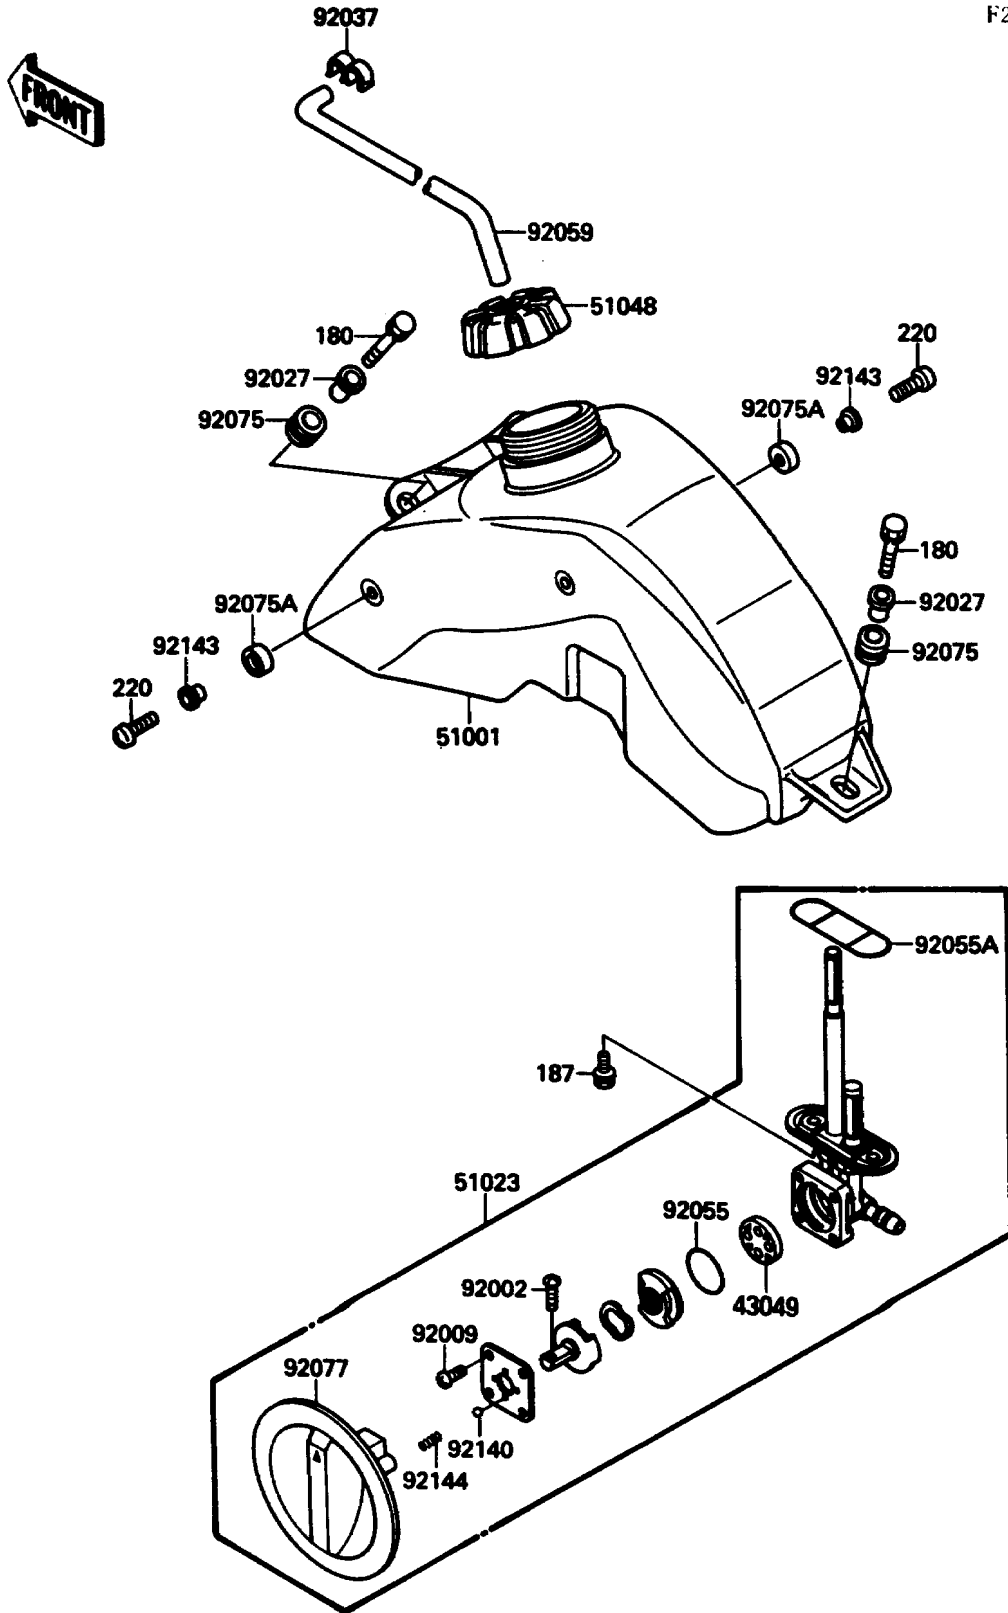

1988 Tecate 4 PARTS DIAGRAM

Fuel Tank

F2410-0358

1988 Tecate 4 PARTS LIST

Fuel Tank

ITEM NAME	PART NUMBER	QUANTITY
PACKING,FUEL TAP LEVER (Ref # 43049)	43049-1017	1
TANK-COMP-FUEL (Ref # 51001)	51001-1262	1
TAP-ASSY,FUEL (Ref # 51023)	51023-1137	1
CAP-ASSY-TANK,FUEL (Ref # 51048)	51048-1090	1
BOLT,SCREW,4X12 (Ref # 92002)	92002-1996	1
SCREW,3X5 (Ref # 92009)	92009-1123	4
COLLAR,L=16.1 (Ref # 92027)	92027-1847	3
CLAMP,HOSE (Ref # 92037)	92037-1603	1
RING-O,FUEL TAP LEVER (Ref # 92055)	92055-1111	1
RING-O,FUEL TAP PACKING (Ref # 92055A)	92055-1348	1
TUBE,5X9X250 (Ref # 92059)	92059-1258	1
DAMPER (Ref # 92075)	92075-1787	3
DAMPER,FUEL TANK (Ref # 92075A)	92075-1910	4
KNOB,FUEL TAP (Ref # 92077)	92077-1078	1
BALL,STAINLESS,5/32" (Ref # 92140)	92140-1051	1
COLLAR,L=4.5 (Ref # 92143)	92027-1965	4
SPRING,FUEL TAP KNOB (Ref # 92144)	92144-1212	1
BOLT-UPSET-WS,6X25 (Ref # 180)	180D0625	3
BOLT-UPSET-WSP (Ref # 187)	187B0614	2
SCREW-PAN-CROS,6X10 (Ref # 220)	220B0610	4