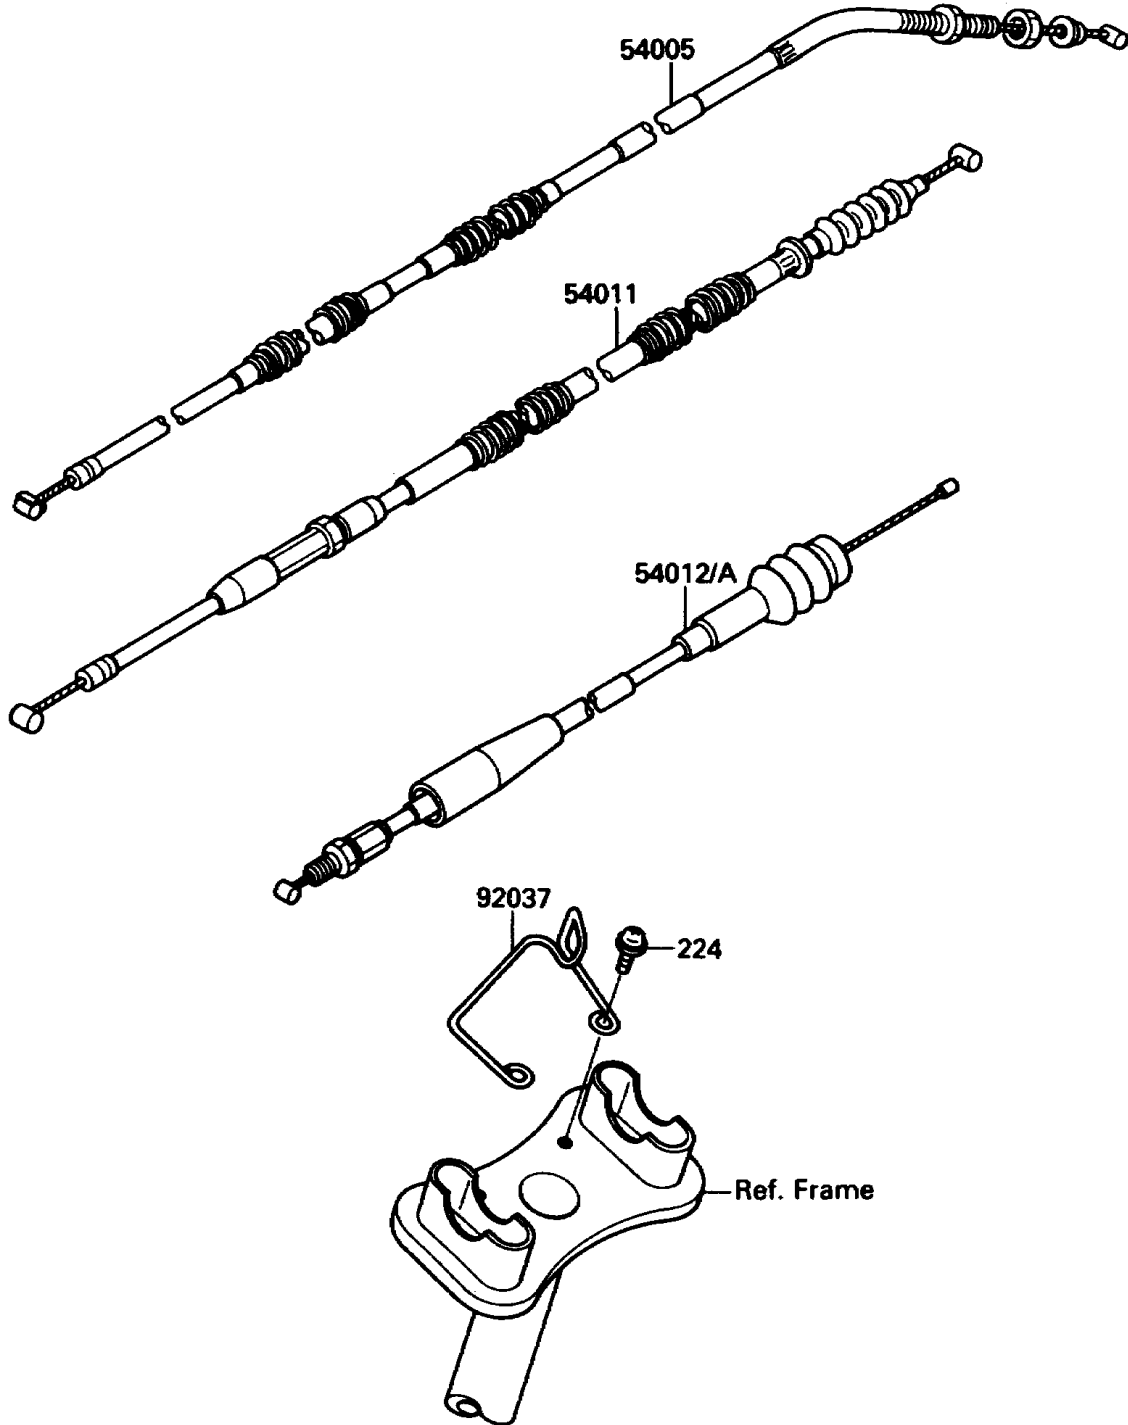

1987 Tecate 4 PARTS DIAGRAM

Cables

F2540-0278

1987 Tecate 4 PARTS LIST

Cables

ITEM NAME	PART NUMBER	QUANTITY
CABLE-BRAKE (Ref # 54005)	54005-1151	1
CABLE-CLUTCH (Ref # 54011)	54011-1274	1
CABLE-THROTTLE (Ref # 54012)	54012-1316	1
CLAMP,CABLE (Ref # 92037)	92037-1880	1
SCREW-PAN-WP-CROS (Ref # 224)	224C0614	2