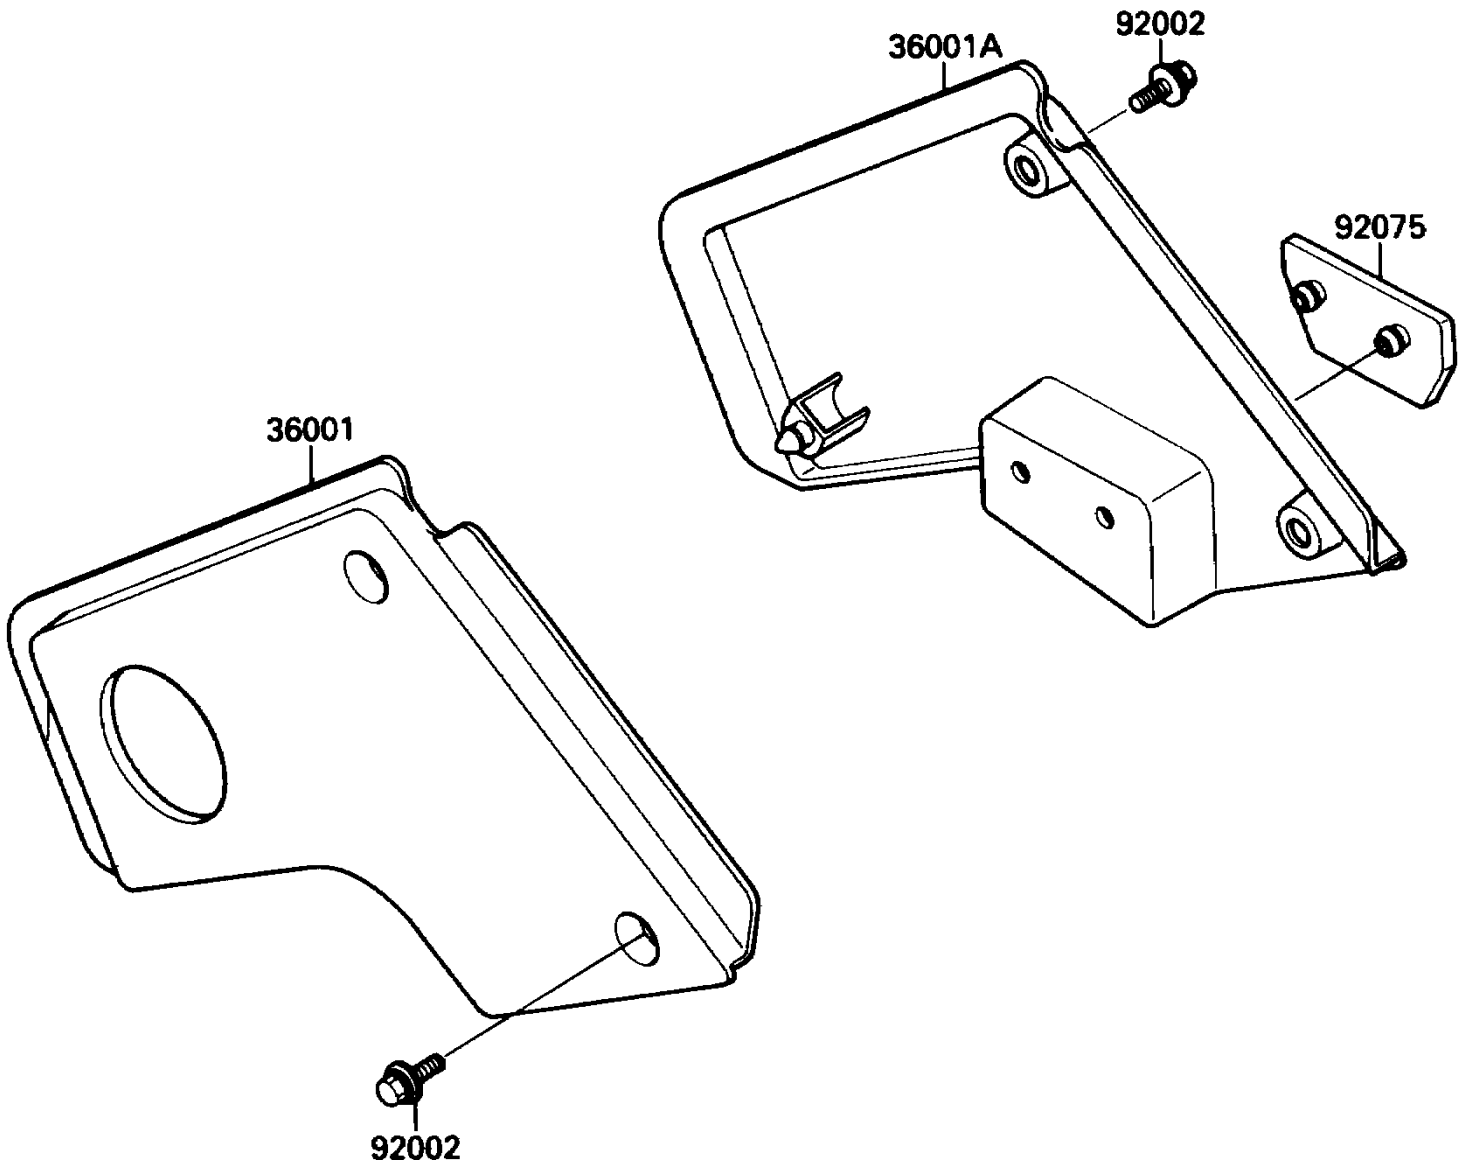

1987 Tecate 4 PARTS DIAGRAM

Side Covers

F2611-0015

1987 Tecate 4 PARTS LIST

Side Covers

ITEM NAME	PART NUMBER	QUANTITY
COVER-SIDE,LH,BLUE (Ref # 36001)	36001-1353-BG	1
COVER-SIDE,RH,BLUE (Ref # 36001A)	36001-1354-BG	1
BOLT,L=12 (Ref # 92002)	92002-1662	4
DAMPER (Ref # 92075)	92075-1860	1