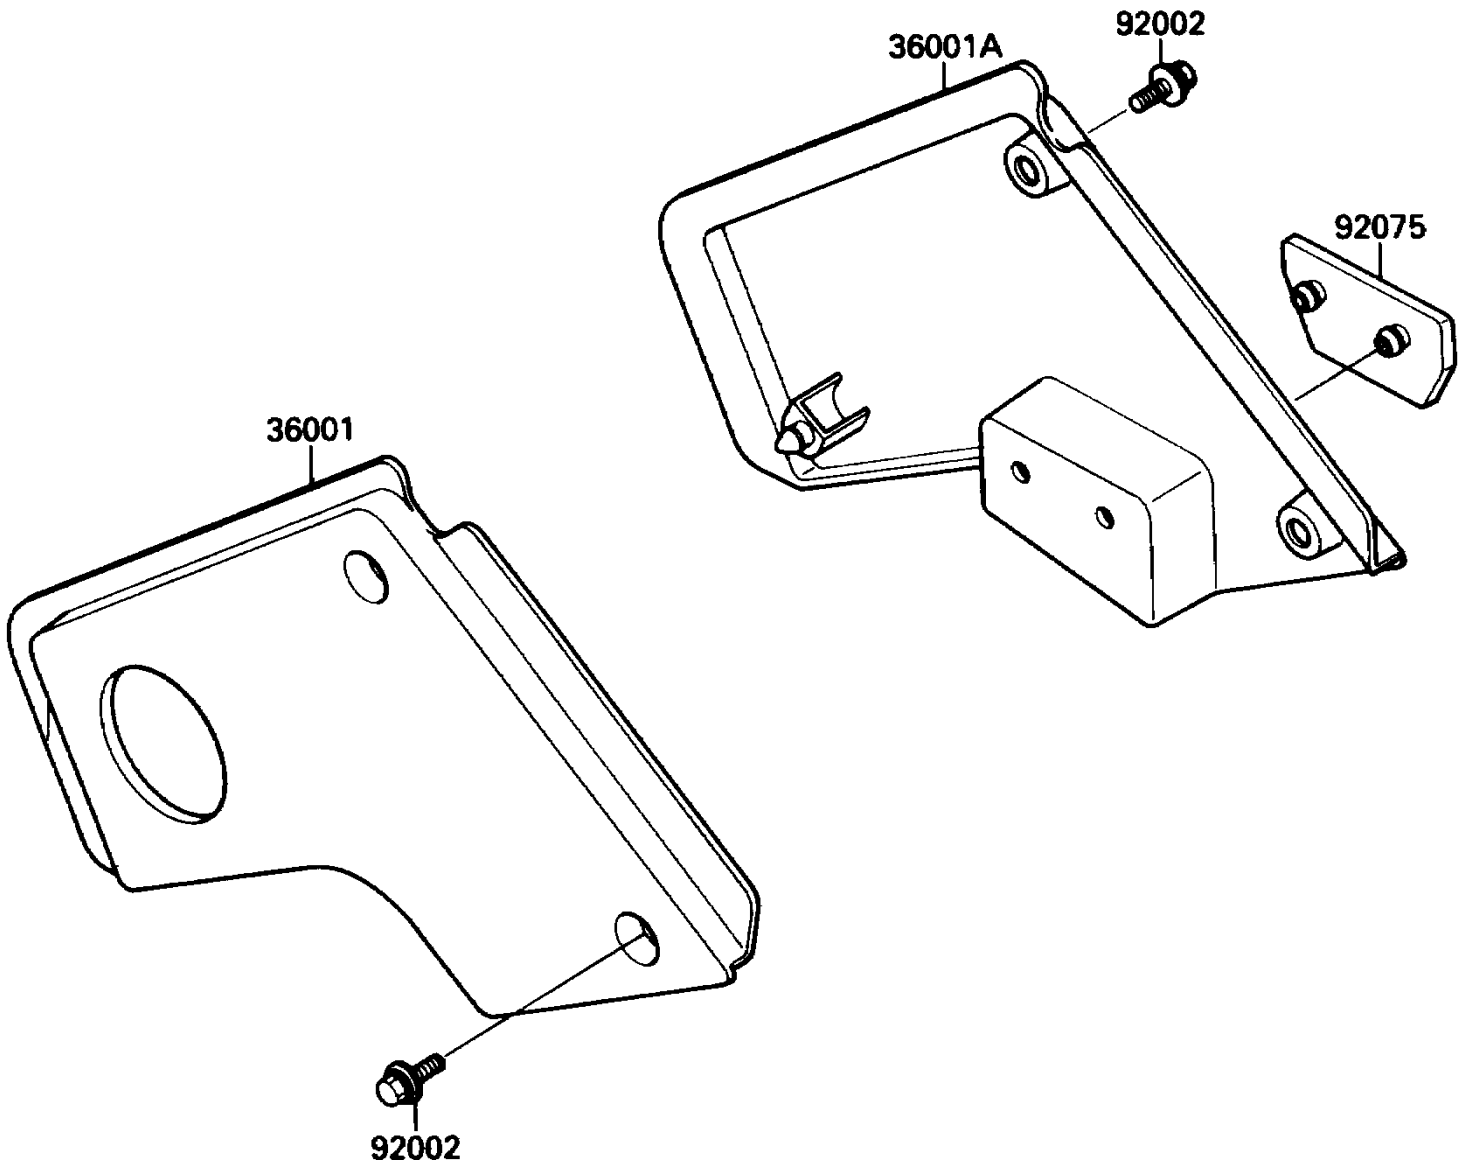

1988 Tecate 4 PARTS DIAGRAM

Side Covers

F2611-0015

1988 Tecate 4 PARTS LIST

Side Covers

ITEM NAME	PART NUMBER	QUANTITY
COVER-SIDE,LH,BLUE (Ref # 36001)	36001-1353-BG	1
COVER-SIDE,RH,BLUE (Ref # 36001A)	36001-1354-BG	1
BOLT,L=12 (Ref # 92002)	92002-1662	4
DAMPER (Ref # 92075)	92075-1860	1