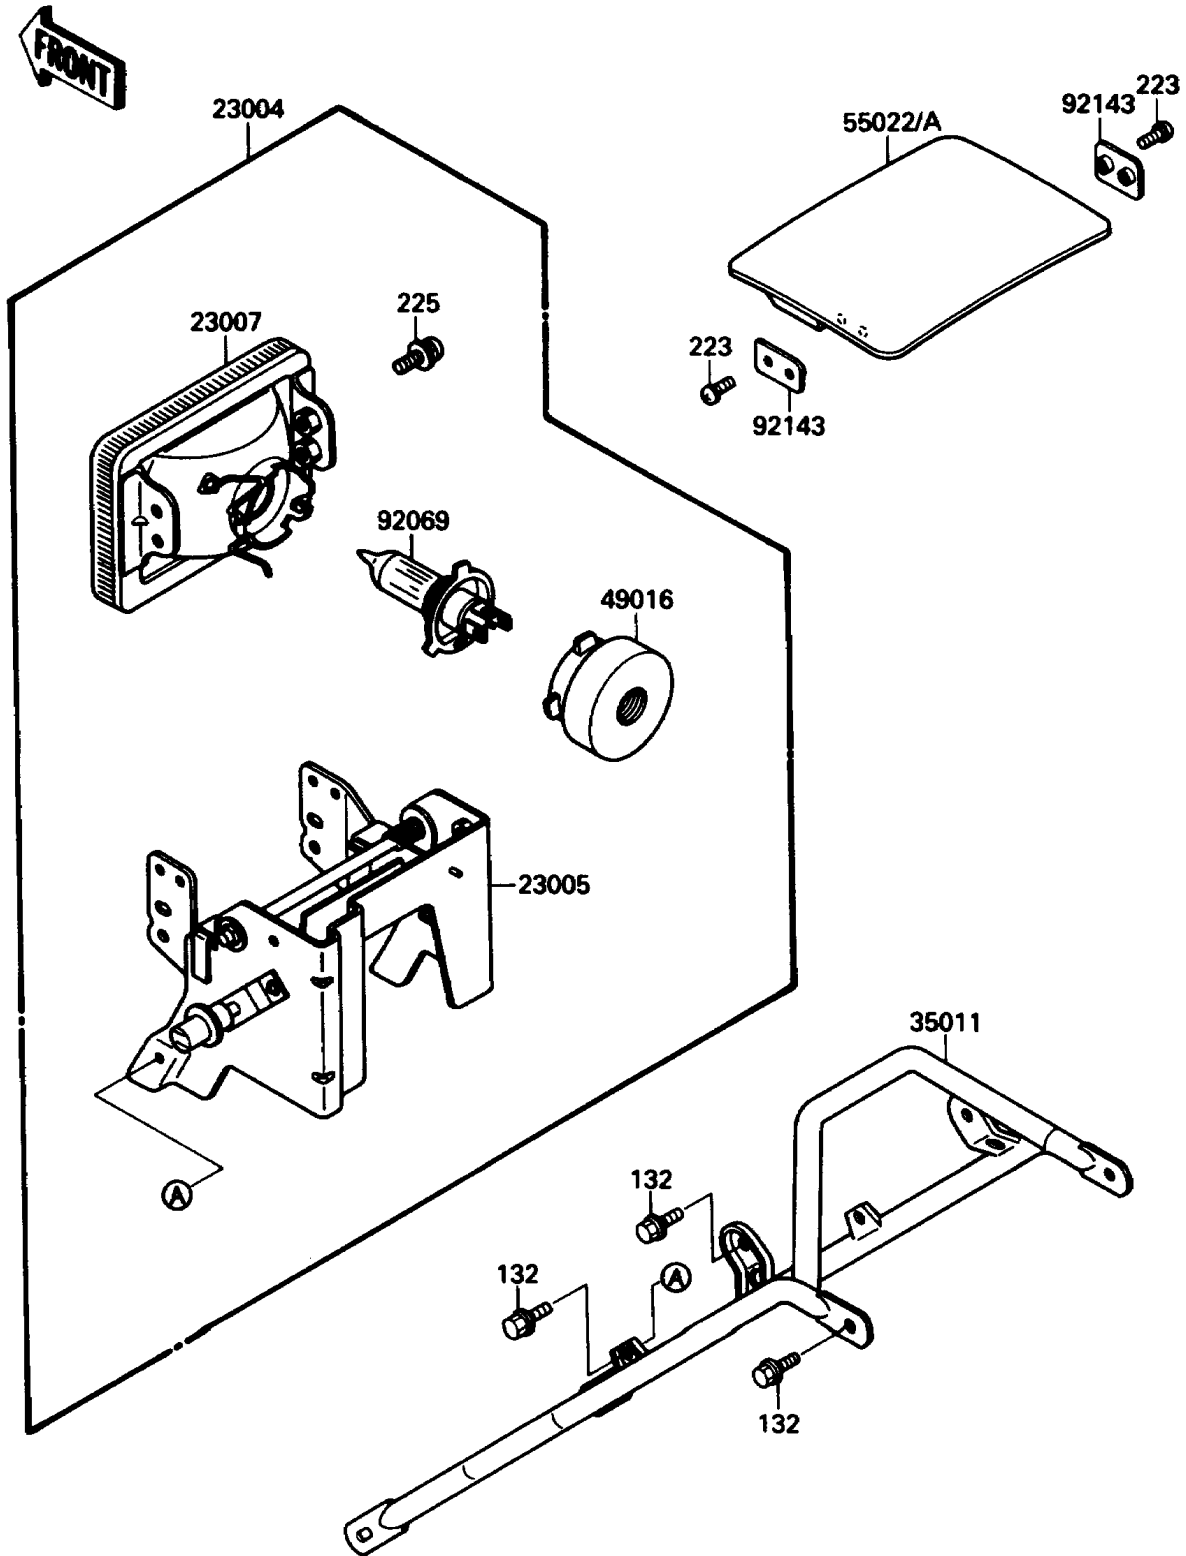

# 1987 Tecate 4 PARTS DIAGRAM

Headlight(s)

F2710-0281

## 1987 Tecate 4 PARTS LIST

### Headlight(s)

ITEM NAME	PART NUMBER	QUANTITY
LAMP-HEAD (Ref # 23004)	23004-1220	1
BODY-COMP-HEAD LAMP (Ref # 23005)	23005-1084	1
LENS-COMP,HEAD LAMP (Ref # 23007)	23007-1173	1
STAY,HEAD LAMP (Ref # 35011)	35011-1341	1
COVER-SEAL,HEAD LAMP SOCKET (Ref # 49016)	49016-1131	1
COVER-HEAD LAMP,L.GREEN (Ref # 55022A)	55022-1058-6W	1
BULB,12V 60/55W,H4 (Ref # 92069)	92069-1002	1
COLLAR (Ref # 92143)	92143-1084	2
BOLT-FLANGED-SMALL (Ref # 132)	132G0610	6
SCREW-PAN-WS-CROS (Ref # 223)	223B0512	4
SCREW-PAN-WSP-CROS,6X10 (Ref # 225)	225B0610	4