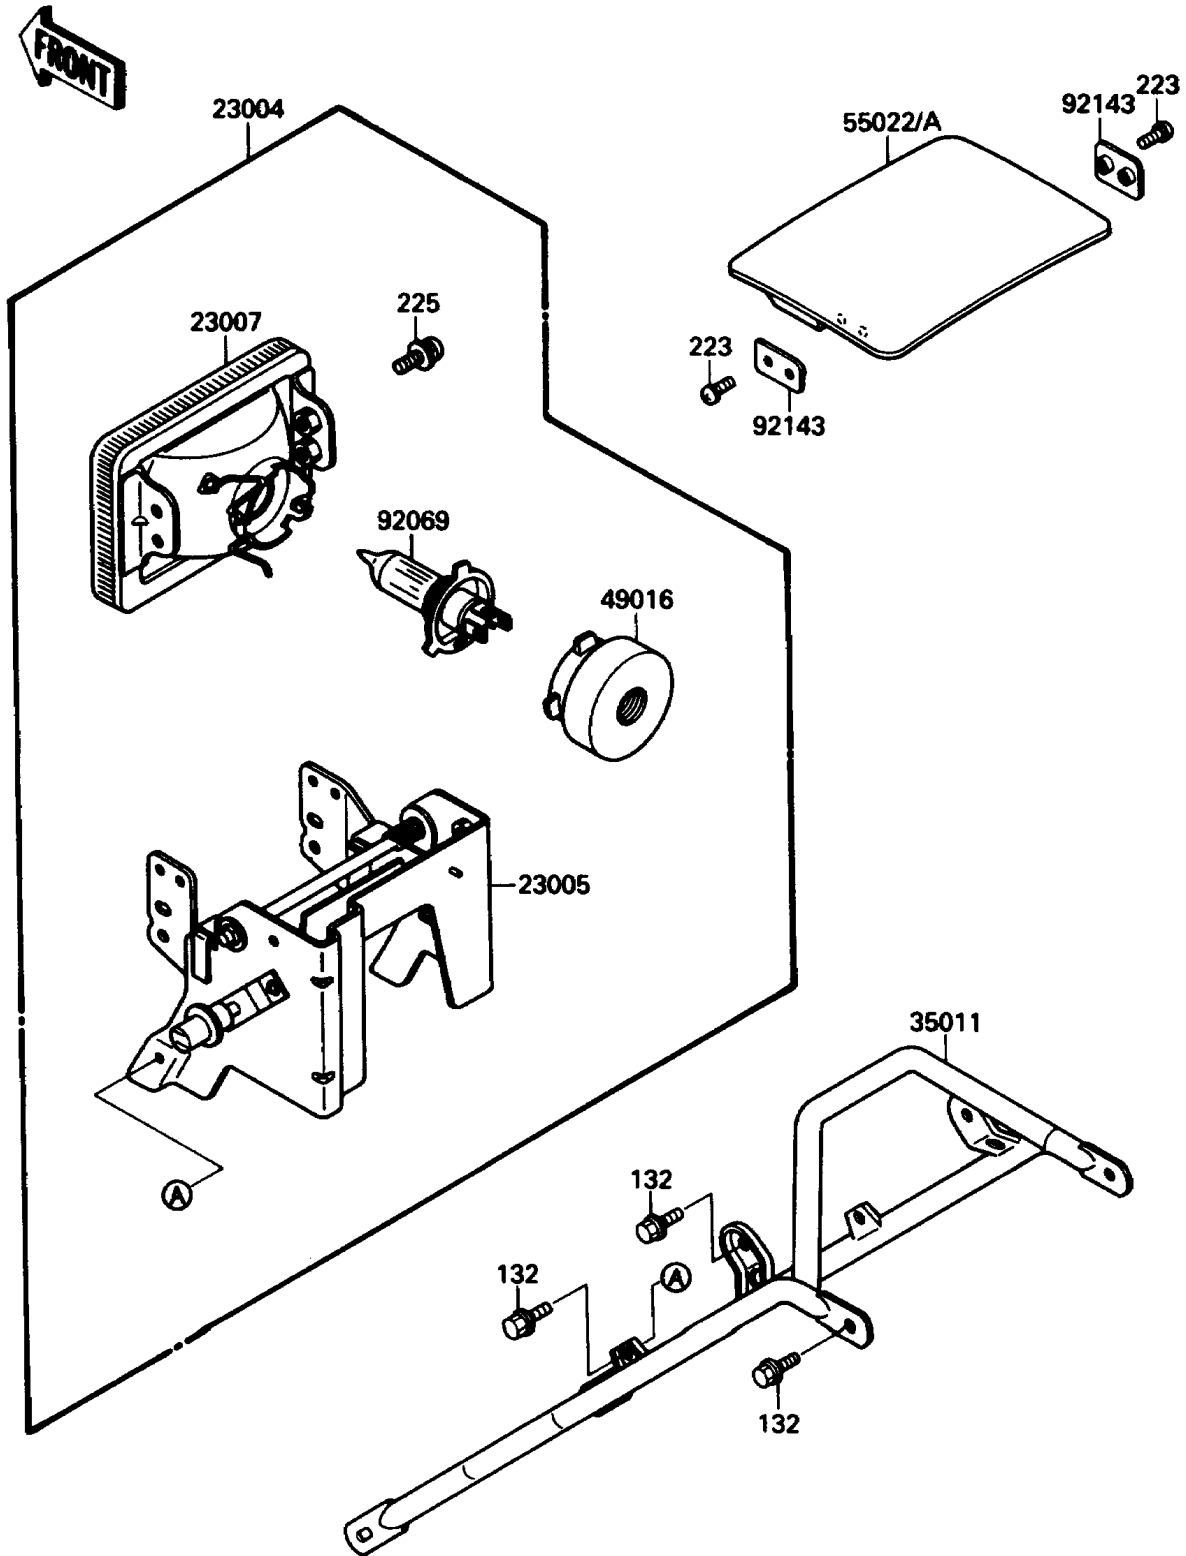

1987 Tecate 4 PARTS DIAGRAM

Headlight(s)

F2710-0281

1987 Tecate 4 PARTS LIST

Headlight(s)

ITEM NAME	PART NUMBER	QUANTITY
LAMP-HEAD (Ref # 23004)	23004-1220	1
BODY-COMP-HEAD LAMP (Ref # 23005)	23005-1084	1
LENS-COMP,HEAD LAMP (Ref # 23007)	23007-1173	1
STAY,HEAD LAMP (Ref # 35011)	35011-1341	1
COVER-SEAL,HEAD LAMP SOCKET (Ref # 49016)	49016-1131	1
COVER-HEAD LAMP,L.GREEN (Ref # 55022A)	55022-1058-6W	1
BULB,12V 60/55W,H4 (Ref # 92069)	92069-1002	1
COLLAR (Ref # 92143)	92143-1084	2
BOLT-FLANGED-SMALL (Ref # 132)	132G0610	6
SCREW-PAN-WS-CROS (Ref # 223)	223B0512	4
SCREW-PAN-WSP-CROS,6X10 (Ref # 225)	225B0610	4