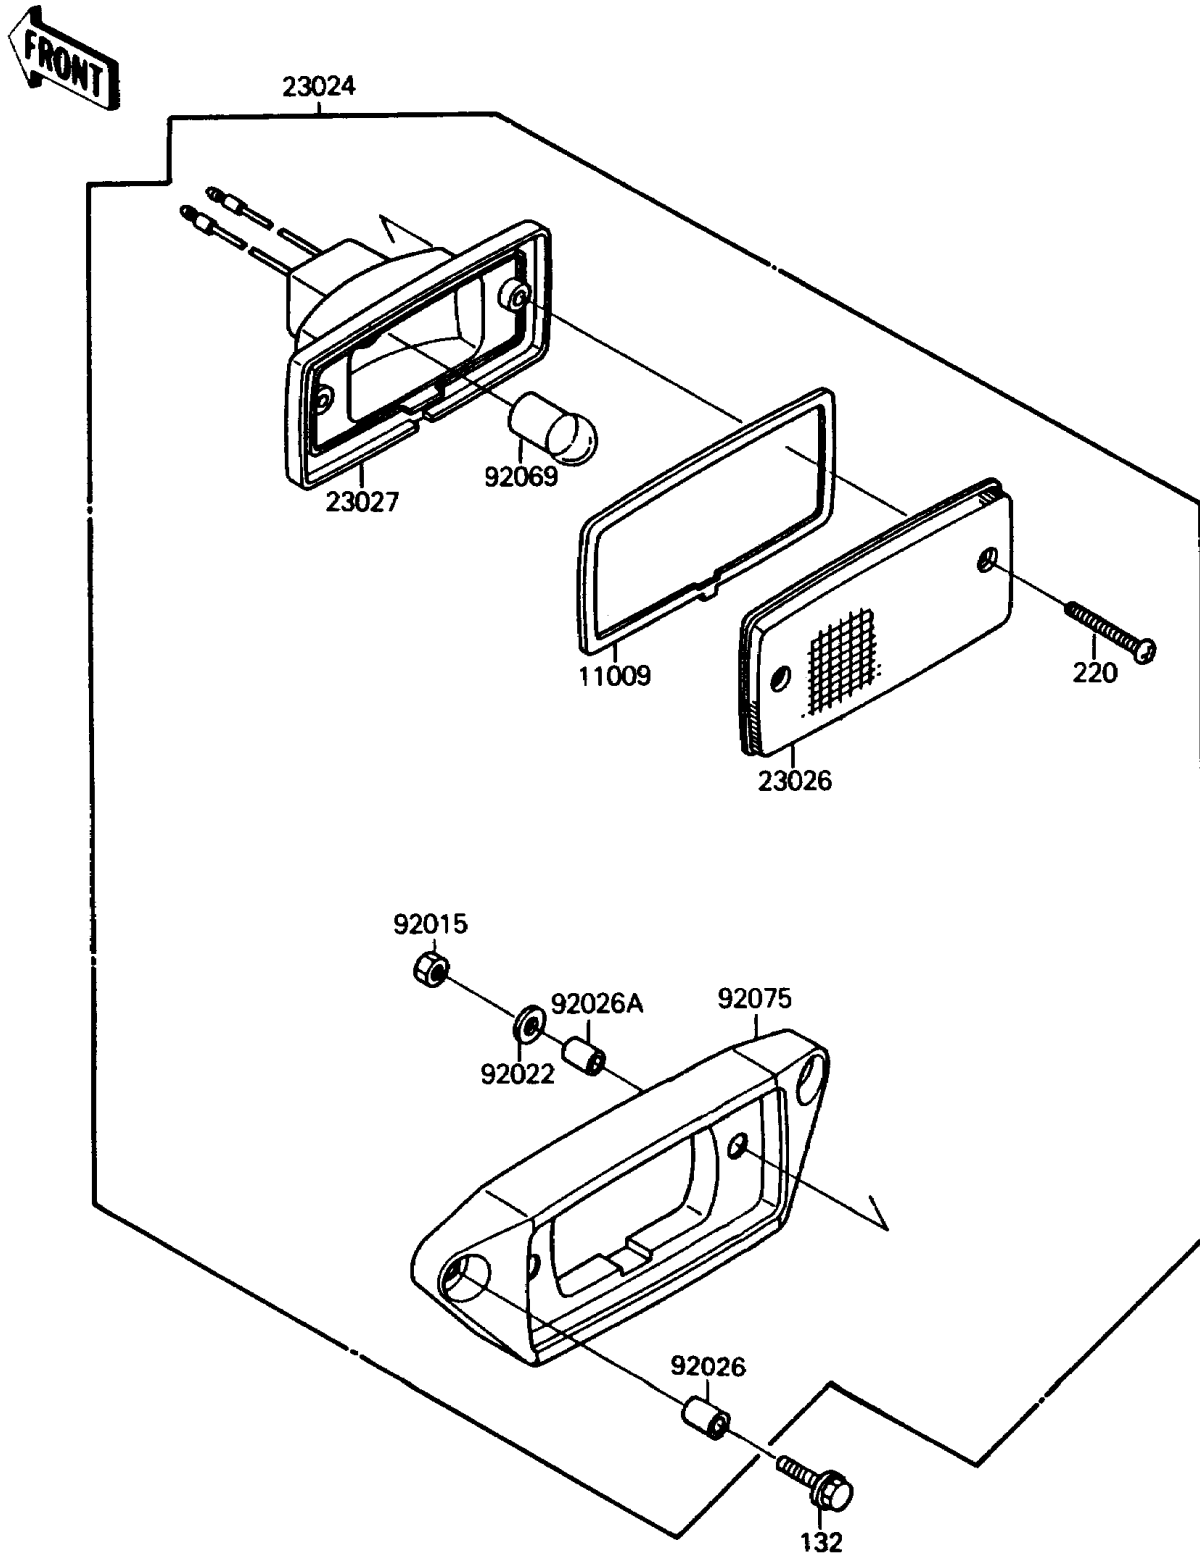

# 1987 Tecate 4 PARTS DIAGRAM

Taillight(s)

F2720-0252

## 1987 Tecate 4 PARTS LIST

Taillight(s)

ITEM NAME	PART NUMBER	QUANTITY
GASKET,TAIL LAMP (Ref # 11009)	11009-4004	1
LAMP-ASSY-TAIL (Ref # 23024)	23024-1104	1
LENS,TAIL LAMP (Ref # 23026)	23026-4003	1
BODY-COMP-TAIL LAMP (Ref # 23027)	23027-4001	1
NUT,4MM (Ref # 92015)	92015-1550	2
WASHER,PLAIN,4MM (Ref # 92022)	92022-1762	2
SPACER,6.3X8.3X10 (Ref # 92026)	92026-1260	2
SPACER,4.5X6.5X10 (Ref # 92026A)	92026-1261	2
BULB,12V 8W (Ref # 92069)	92069-1012	1
DAMPER,TAIL LAMP (Ref # 92075)	92075-1782	1
BOLT-FLANGED-SMALL (Ref # 132)	132G0620	2
SCREW-PAN-CROS (Ref # 220)	220B0430	2