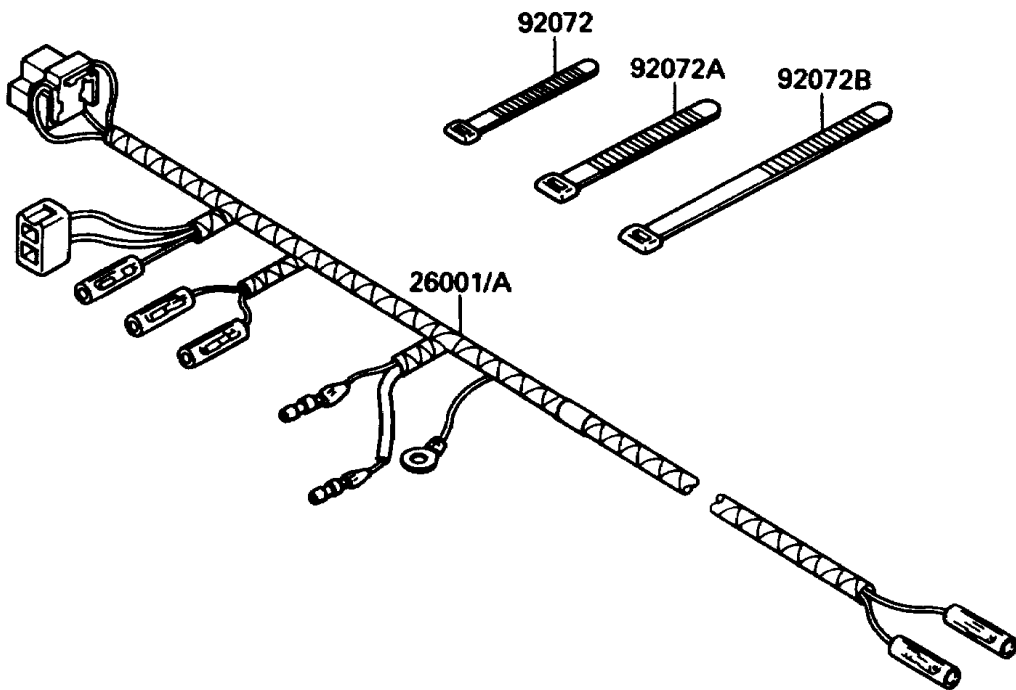

# 1987 Tecate 4 PARTS DIAGRAM

Chassis Electrical Equipment

F2760-0391

# 1987 Tecate 4 PARTS LIST

Chassis Electrical Equipment

ITEM NAME	PART NUMBER	QUANTITY
HARNESS,MAIN (Ref # 26001)	26001-1840	1
BAND,L=123 (Ref # 92072)	92072-030	1
BAND,L=149 (Ref # 92072A)	92072-031	4