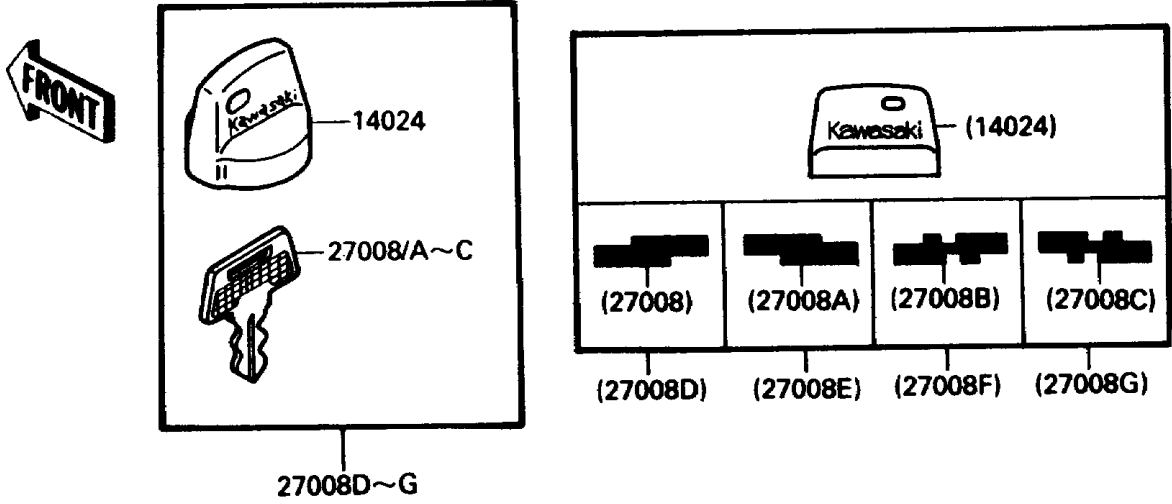

1988 Tecate 4 PARTS DIAGRAM

Ignition Switch

F2770-0331

1988 Tecate 4 PARTS LIST

Ignition Switch

ITEM NAME	PART NUMBER	QUANTITY
COVER,KEY (Ref # 14024)	14024-1551	4
SWITCH-ASSY-IGNITION (Ref # 27005A)	27005-1136	1
KEY-LOCK,BLANK (Ref # 27008)	27008-1041	1
KEY-LOCK,BLANK (Ref # 27008A)	27008-1042	1
KEY-LOCK,BLANK (Ref # 27008B)	27008-1043	1
KEY-LOCK,BLANK (Ref # 27008C)	27008-1044	1
KEY-LOCK,BLANK (Ref # 27008D)	27008-1132	1
KEY-LOCK,BLANK (Ref # 27008E)	27008-1133	1
KEY-LOCK,BLANK (Ref # 27008F)	27008-1134	1
KEY-LOCK,BLANK (Ref # 27008G)	27008-1135	1