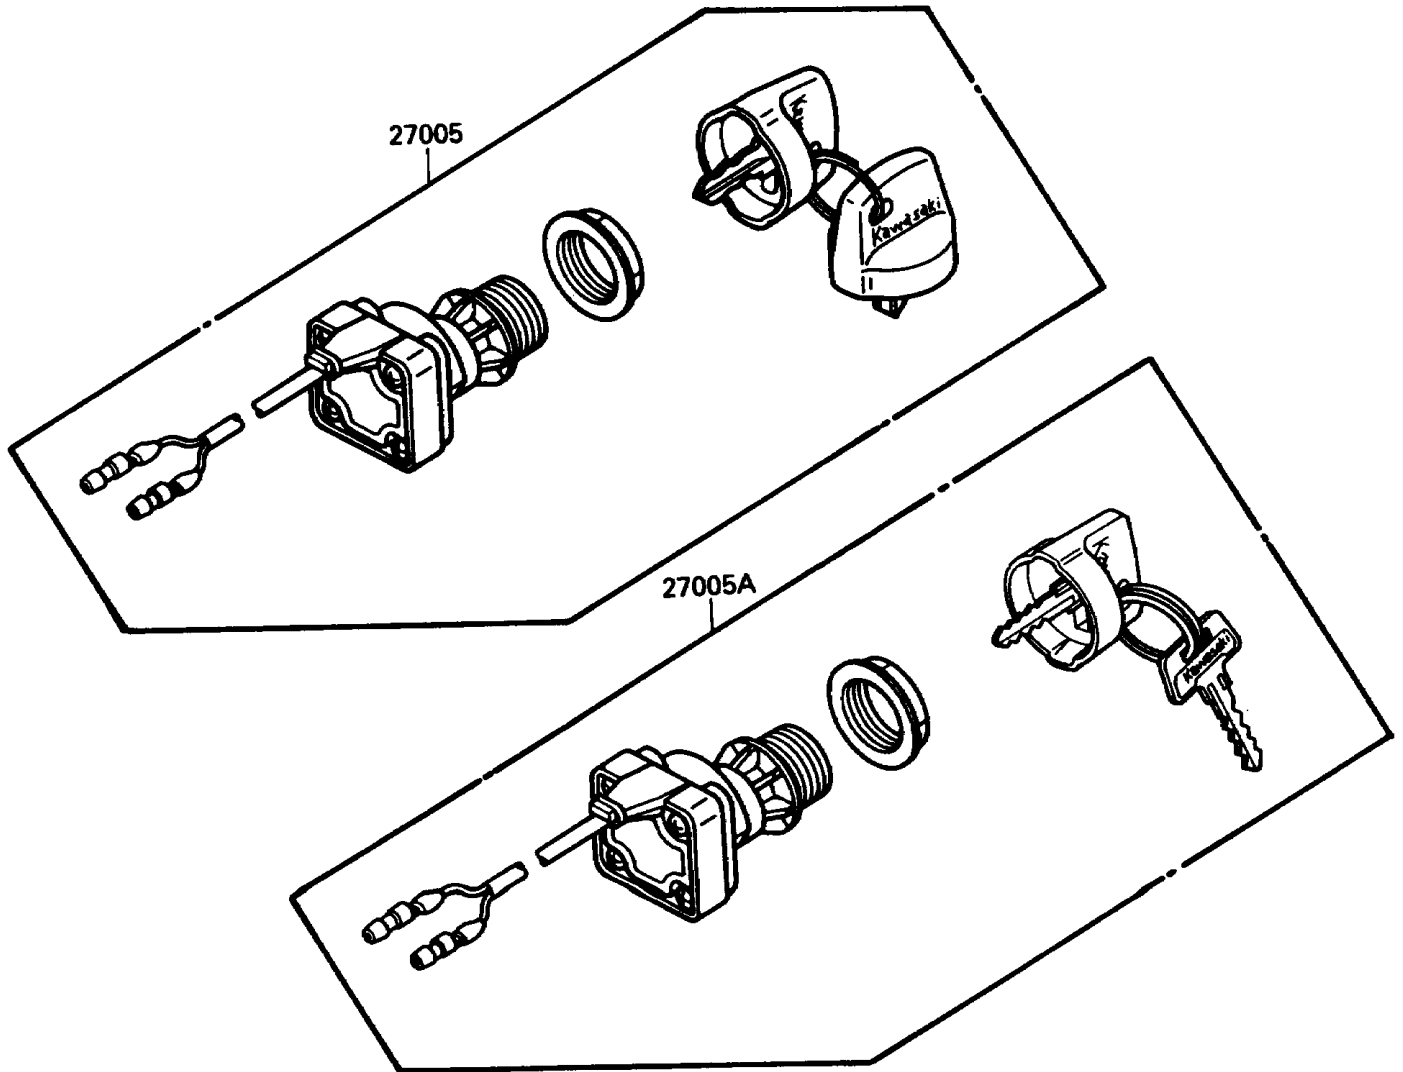

1988 Tecate 4 PARTS DIAGRAM

Ignition Switch

F2770-0331

1988 Tecate 4 PARTS LIST

Ignition Switch

ITEM NAME	PART NUMBER	QUANTITY
COVER,KEY (Ref # 14024)	14024-1551	4
SWITCH-ASSY-IGNITION (Ref # 27005A)	27005-1136	1
KEY-LOCK,BLANK (Ref # 27008)	27008-1041	1
KEY-LOCK,BLANK (Ref # 27008A)	27008-1042	1
KEY-LOCK,BLANK (Ref # 27008B)	27008-1043	1
KEY-LOCK,BLANK (Ref # 27008C)	27008-1044	1
KEY-LOCK,BLANK (Ref # 27008D)	27008-1132	1
KEY-LOCK,BLANK (Ref # 27008E)	27008-1133	1
KEY-LOCK,BLANK (Ref # 27008F)	27008-1134	1
KEY-LOCK,BLANK (Ref # 27008G)	27008-1135	1