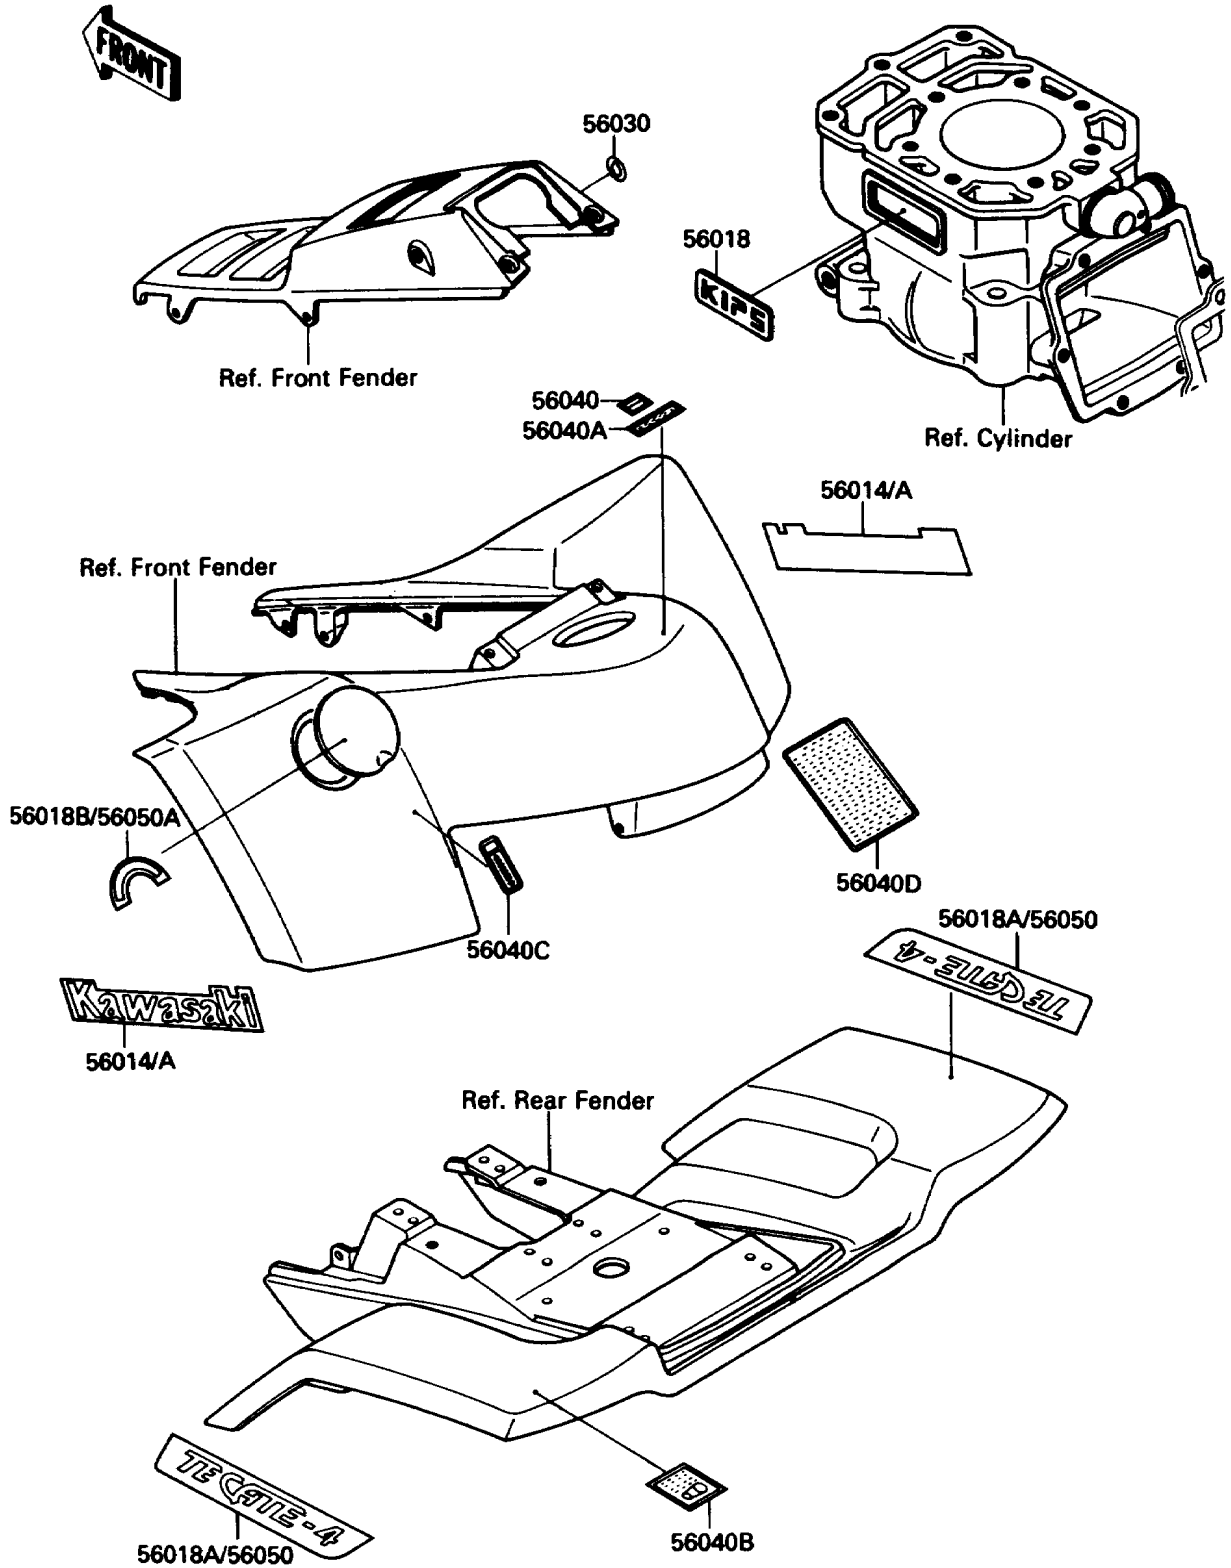

1987 Tecate 4 PARTS DIAGRAM

Labels

F2860-0590

1987 Tecate 4 PARTS LIST

Labels

ITEM NAME	PART NUMBER	QUANTITY
EMBLEM,FRONT FENDER,FOR GREEN (Ref # 56014)	56014-1182	2
MARK,CYLINDER (Ref # 56018)	56018-1651	1
MARK,REAR FENDER,FOR GREEN (Ref # 56018A)	56018-1993	2
MARK,RADIATOR CAP,FOR GREEN (Ref # 56018B)	56018-1994	1
LABEL,IGNITION SWITCH (Ref # 56030)	56030-1086	1
LABEL-WARNING,GASOLINE & OIL (Ref # 56040)	56040-1048	1
LABEL-WARNING,REFUELING (Ref # 56040A)	56040-1177	1
LABEL-WARNING,TIRE&CHAIN (Ref # 56040B)	56040-1209	1
LABEL-WARNING,SHIFT PATTERN (Ref # 56040C)	56040-1210	1
LABEL-WARNING (Ref # 56040D)	56040-1218	1