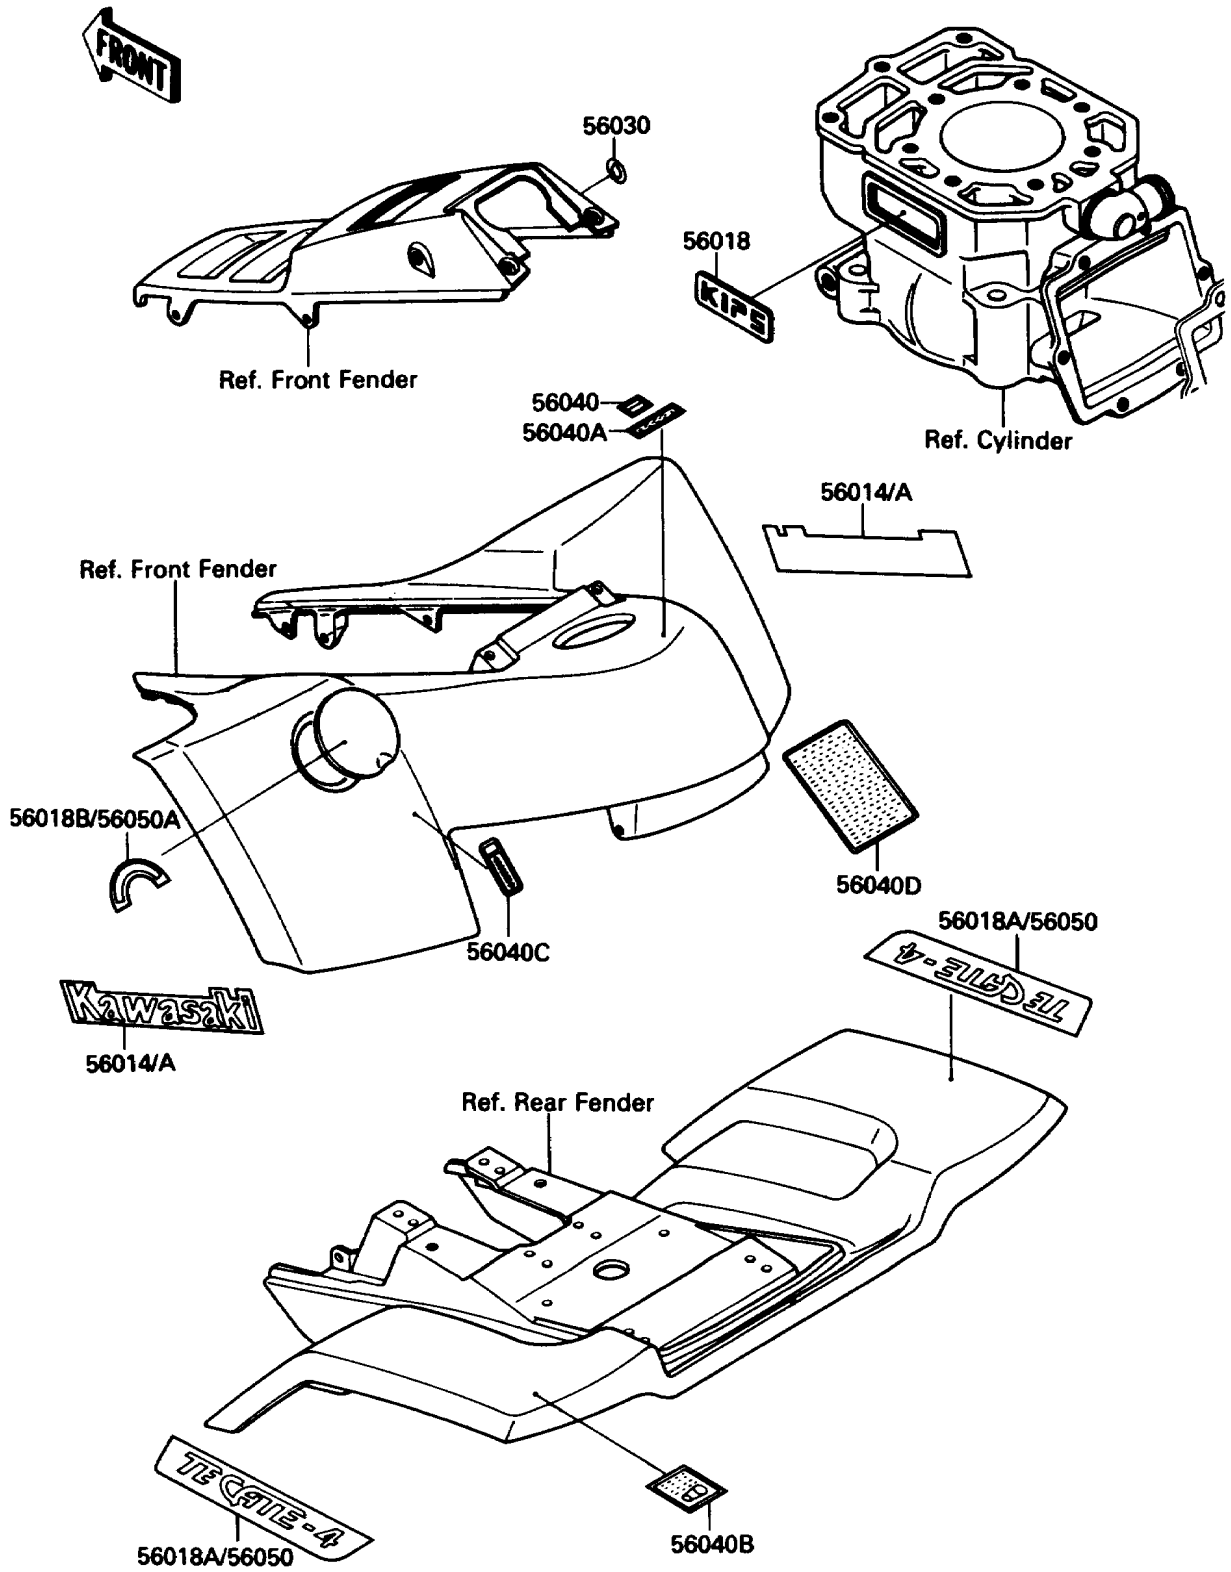

1988 Tecate 4 PARTS DIAGRAM

Labels

F2860-0590

1988 Tecate 4 PARTS LIST

Labels

ITEM NAME	PART NUMBER	QUANTITY
EMBLEM,FRONT FENDER,FOR GREEN (Ref # 56014)	56014-1182	2
EMBLEM,FRONT FENDER,FOR WHITE (Ref # 56014A)	56014-1212	2
MARK,CYLINDER (Ref # 56018)	56018-1651	2
MARK,REAR FENDER,FOR GREEN (Ref # 56018A)	56018-1993	2
MARK,RADIATOR CAP,FOR GREEN (Ref # 56018B)	56018-1994	1
LABEL,IGNITION SWITCH (Ref # 56030)	56030-1086	1
LABEL-WARNING,GASOLINE & OIL (Ref # 56040)	56040-1048	1
LABEL-WARNING,REFUELING (Ref # 56040A)	56040-1177	1
LABEL-WARNING,TIRE&CHAIN (Ref # 56040B)	56040-1209	1
LABEL-WARNING,SHIFT PATTERN (Ref # 56040C)	56040-1210	1
LABEL-WARNING (Ref # 56040D)	56040-1218	1
MARK,REAR FENDER,FOR WHITE (Ref # 56050)	56050-1085	2
MARK,RADIATOR CAP,FOR WHITE (Ref # 56050A)	56050-1086	1