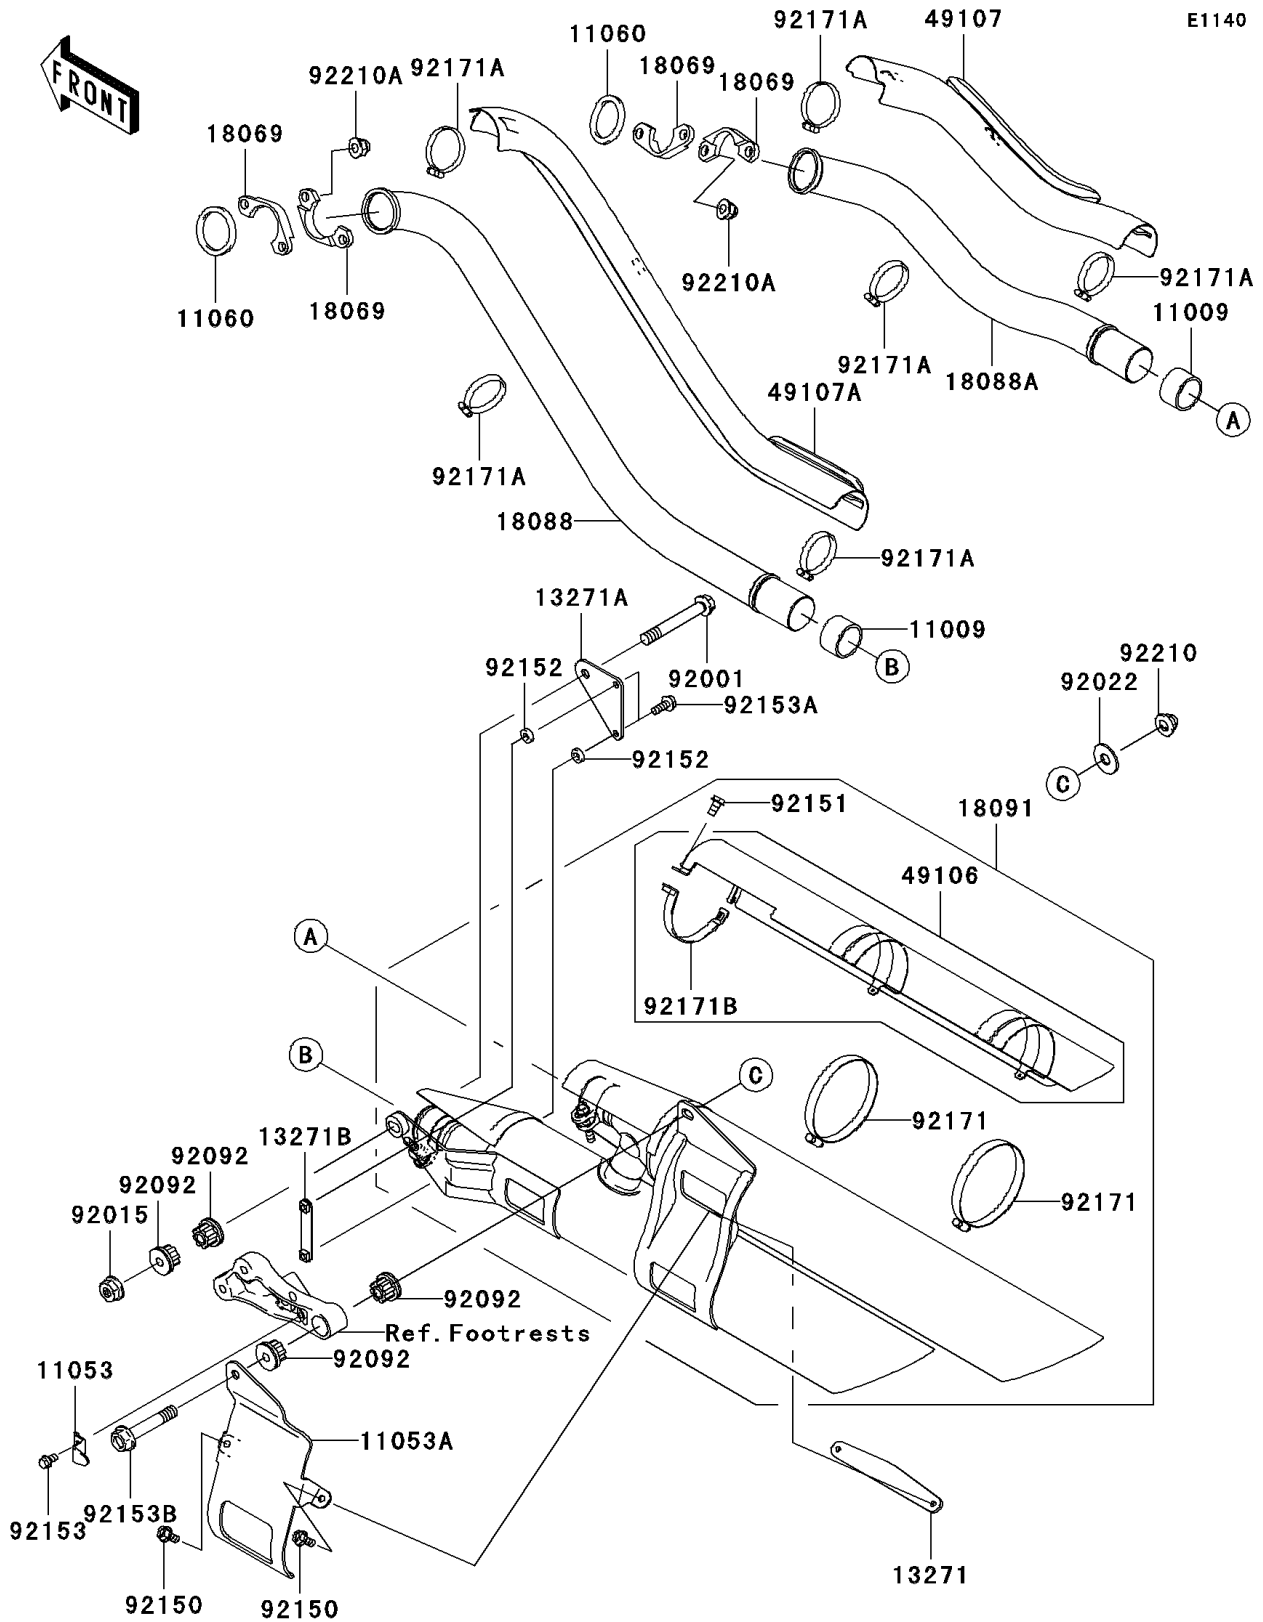

2003 Vulcan 1600 Classic PARTS DIAGRAM

Muffler(s)(-JKBVNKA1 4A010963)

2003 Vulcan 1600 Classic PARTS LIST

Muffler(s)(-JKBVNKA1 4A010963)

ITEM NAME	PART NUMBER	QUANTITY
GASKET,EXHAUST PIPE CONNECTING (Ref # 11009)	11009-1666	2
BRACKET (Ref # 11053)	11053-0267	1
BRACKET (Ref # 11053A)	11053-1373	1
GASKET,EXHAUST PIPE (Ref # 11060)	11060-1119	2
PLATE (Ref # 13271)	13271-0422	1
PLATE (Ref # 13271A)	13271-0423	1
PLATE (Ref # 13271B)	13271-0450	1
HOLDER-EXHAUST PIPE (Ref # 18069)	18069-1161	4
PIPE-EXHAUST,FR (Ref # 18088)	18088-1246	1
PIPE-EXHAUST,RR (Ref # 18088A)	18088-1247	1
BODY-COMP-MUFFLER (Ref # 18091)	18091-0057	1
COVER-MUFFLER (Ref # 49106)	49106-0007	1
COVER-EXHAUST PIPE,RR (Ref # 49107)	49107-0010	1
COVER-EXHAUST PIPE,FR (Ref # 49107A)	49107-0016	1
BOLT,FLANGED,10X70 (Ref # 92001)	92001-1618	1
NUT,10MM (Ref # 92015)	92015-1356	1
WASHER,10.5X30X2.3,BLACK (Ref # 92022)	92022-1302	1
BUSHING-RUBBER,MUFFLER (Ref # 92092)	92092-1013	4
BOLT,FLANGED,M6X12 (Ref # 92150)	92150-1826	2
BOLT,FLANGED-SMALL,M6X20 (Ref # 92151)	92151-1252	1
COLLAR,6.5X12.5X3.0 (Ref # 92152)	92152-0231	2
BOLT,6X10 (Ref # 92153)	92153-0381	1
BOLT,FLANGED,6X16 (Ref # 92153A)	92153-0713	2
BOLT,10X57 (Ref # 92153B)	92153-0741	1
CLAMP (Ref # 92171)	92171-0048	2
CLAMP (Ref # 92171A)	92171-0072	6
CLAMP (Ref # 92171B)	92171-0373	1
NUT,CAP,10MM (Ref # 92210)	92210-1121	1
NUT,CAP,8MM (Ref # 92210A)	92210-1132	4