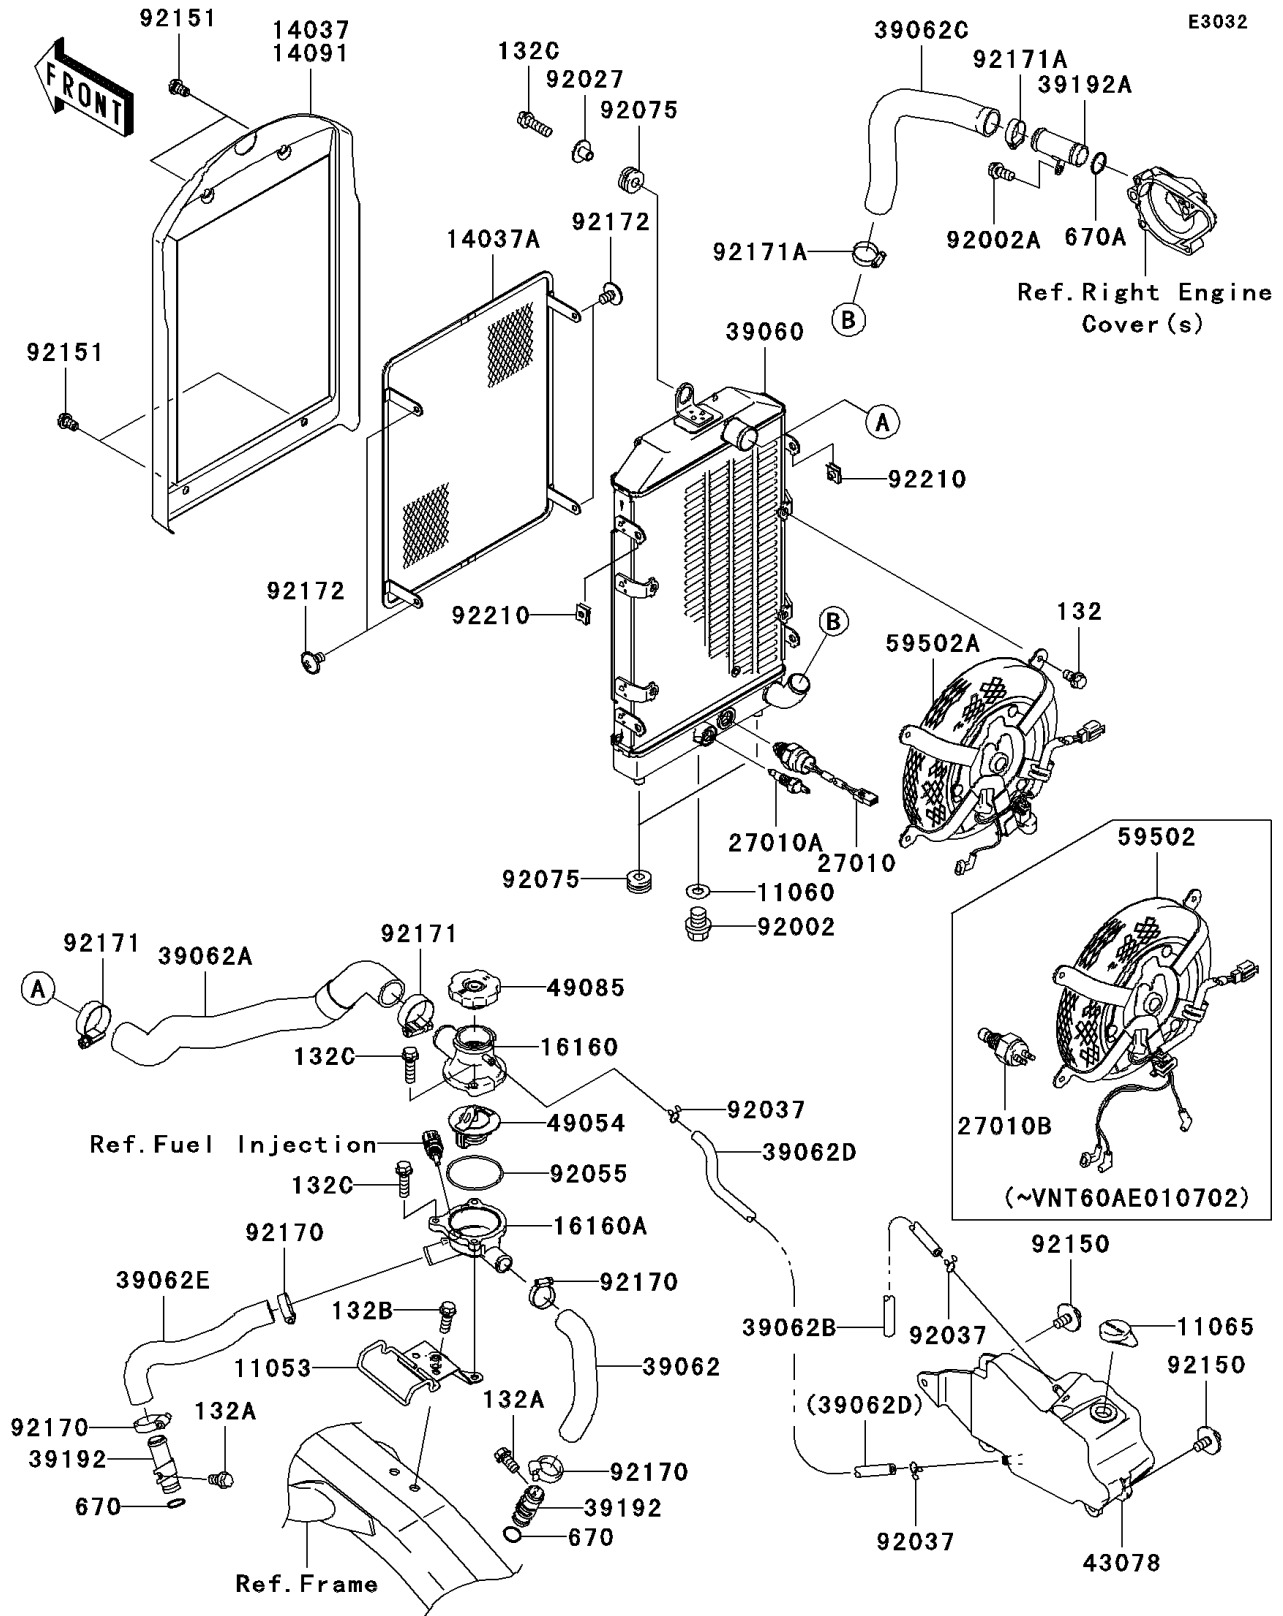

2003 Vulcan 1600 Classic PARTS DIAGRAM

Radiator

2003 Vulcan 1600 Classic PARTS LIST

Radiator

| ITEM NAME | PART NUMBER | QUANTITY |
|--|-------------|----------|
| BRACKET,THERMOSTAT CASE (Ref # 11053) | 11053-0009 | 1 |
| GASKET,DRAIN PLUG (Ref # 11060) | 11060-1767 | 1 |
| CAP,COOLANT (Ref # 11065) | 11065-1093 | 1 |
| SCREEN,OUTER (Ref # 14037) | 14037-0010 | 1 |
| SCREEN,INNER (Ref # 14037A) | 14037-0014 | 1 |
| BODY,UPP (Ref # 16160) | 16160-1152 | 1 |
| BODY,LWR (Ref # 16160A) | 16160-1361 | 1 |
| SWITCH,WARNING (Ref # 27010A) | 27010-1305 | 1 |
| SWITCH,FAN (Ref # 27010B) | 27010-1364 | 1 |
| RADIATOR (Ref # 39060) | 39060-0002 | 1 |
| HOSE-COOLING,RR HEAD-THERMO (Ref # 39062) | 39062-0018 | 1 |
| HOSE-COOLING,RADIATOR-THERMO (Ref # 39062A) | 39062-0019 | 1 |
| HOSE-COOLING (Ref # 39062B) | 39062-1258 | 1 |
| HOSE-COOLING,RADIATOR-PUMP (Ref # 39062C) | 39062-1850 | 1 |
| HOSE-COOLING,THERMO-RESERVOIR (Ref # 39062D) | 39062-1934 | 1 |
| HOSE-COOLING,FR HEAD-THERMO (Ref # 39062E) | 39062-1935 | 1 |
| PIPE-WATER (Ref # 39192) | 39192-1094 | 2 |
| PIPE-WATER (Ref # 39192A) | 39192-1096 | 1 |
| RESERVOIR (Ref # 43078) | 43078-1180 | 1 |
| THERMOSTAT (Ref # 49054) | 49054-1067 | 1 |
| CAP-ASSY-PRESSURE (Ref # 49085) | 49085-1067 | 1 |
| FAN-ASSY (Ref # 59502) | 59502-0004 | 1 |
| BOLT,FLANGED,10X10 (Ref # 92002) | 92002-1311 | 1 |
| BOLT,6X12 (Ref # 92002A) | 92002-1569 | 1 |
| COLLAR,L=13.1,BLACK (Ref # 92027) | 92027-1450 | 1 |
| CLAMP,TUBE (Ref # 92037) | 92037-147 | 3 |
| RING-O,53.5X2.6 (Ref # 92055) | 92055-112 | 1 |
| DAMPER (Ref # 92075) | 92075-1690 | 3 |
| BOLT,FLANGED,M6X14,WASHER (Ref # 92150) | 92150-1392 | 2 |