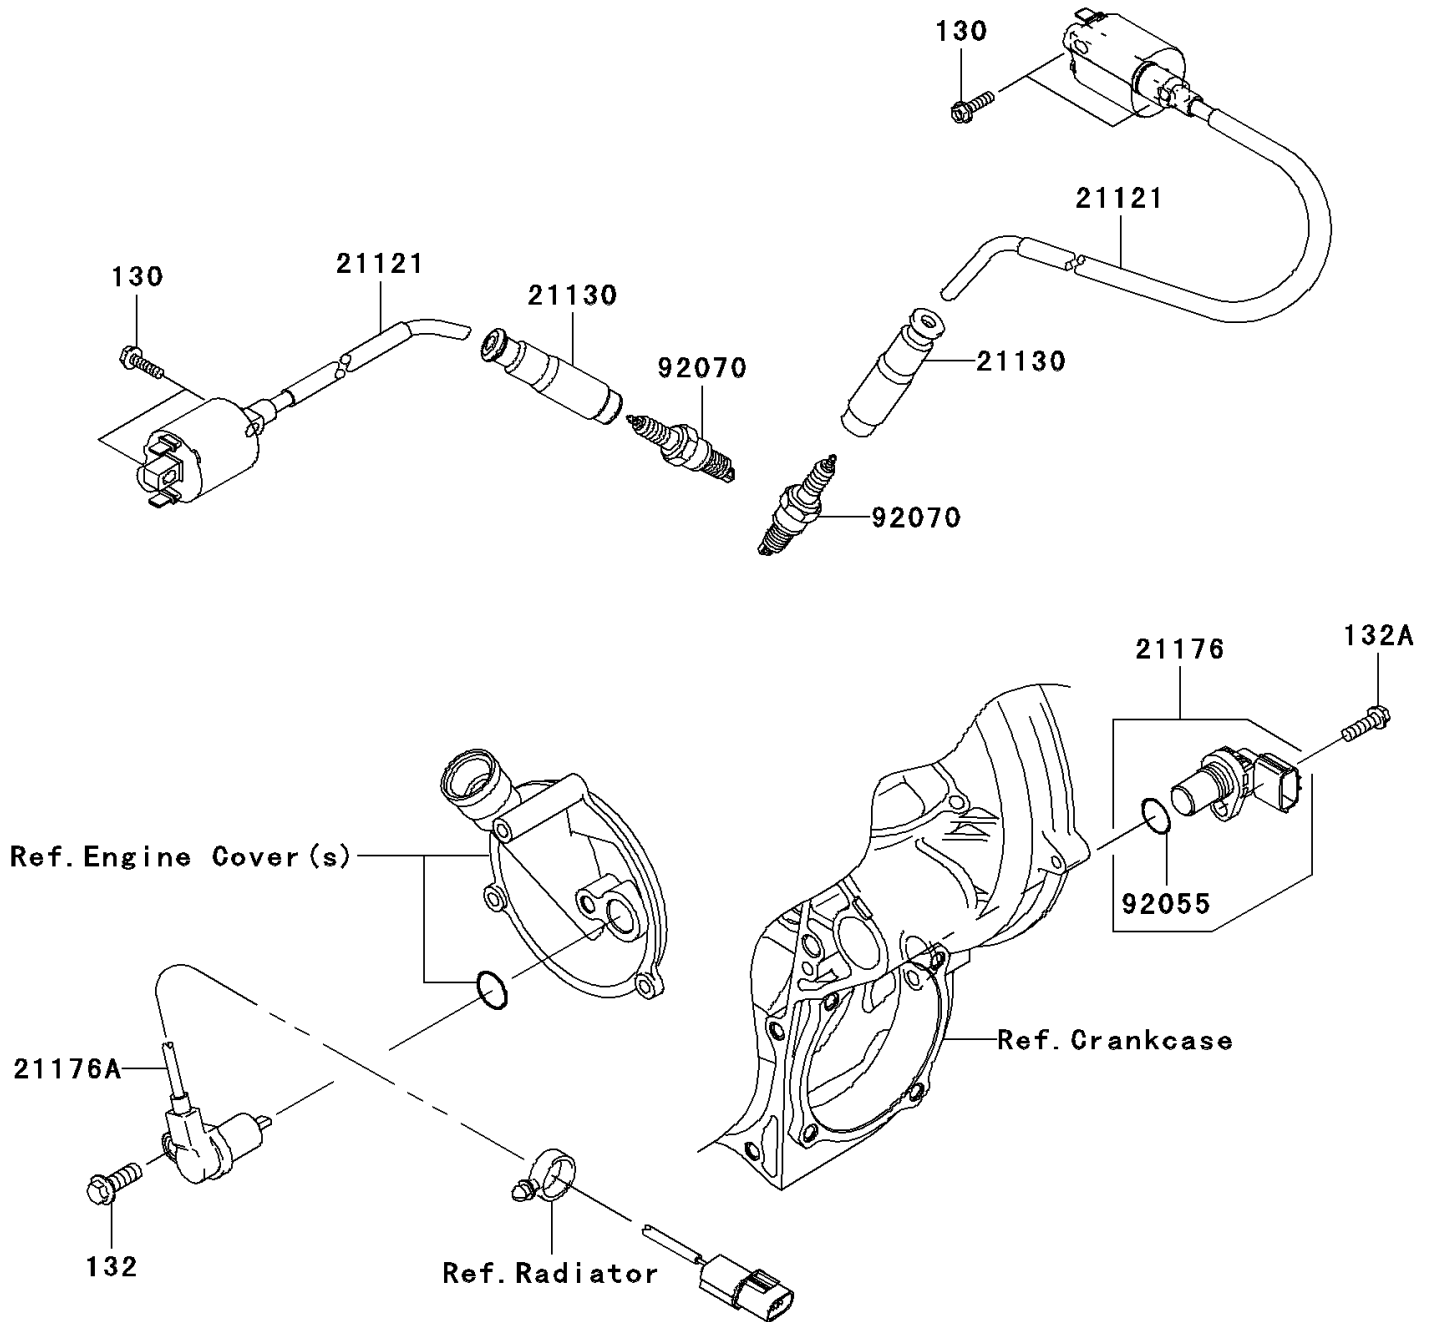

2009 Teryx® 750 FI 4x4 NRA Outdoors PARTS DIAGRAM

Ignition System

E1830

2009 Teryx® 750 FI 4x4 NRA Outdoors PARTS LIST

Ignition System

ITEM NAME	PART NUMBER	QUANTITY
BOLT-FLANGED,5X18 (Ref # 130)	130BB0518	4
BOLT-FLANGED-SMALL,8X22 (Ref # 132)	132BA0822	1
BOLT-FLANGED-SMALL,6X20 (Ref # 132A)	132BD0620	1
COIL-IGNITION (Ref # 21121)	21121-0045	2
CAP-SPARK PLUG (Ref # 21130)	21130-1071	2
SENSOR,SPEED (Ref # 21176)	21176-1104	1
SENSOR,REVERSE (Ref # 21176A)	21176-1109	1
RING-O (Ref # 92055)	92055-1718	1
PLUG-SPARK,CR7E(NGK) (Ref # 92070)	92070-1209	2