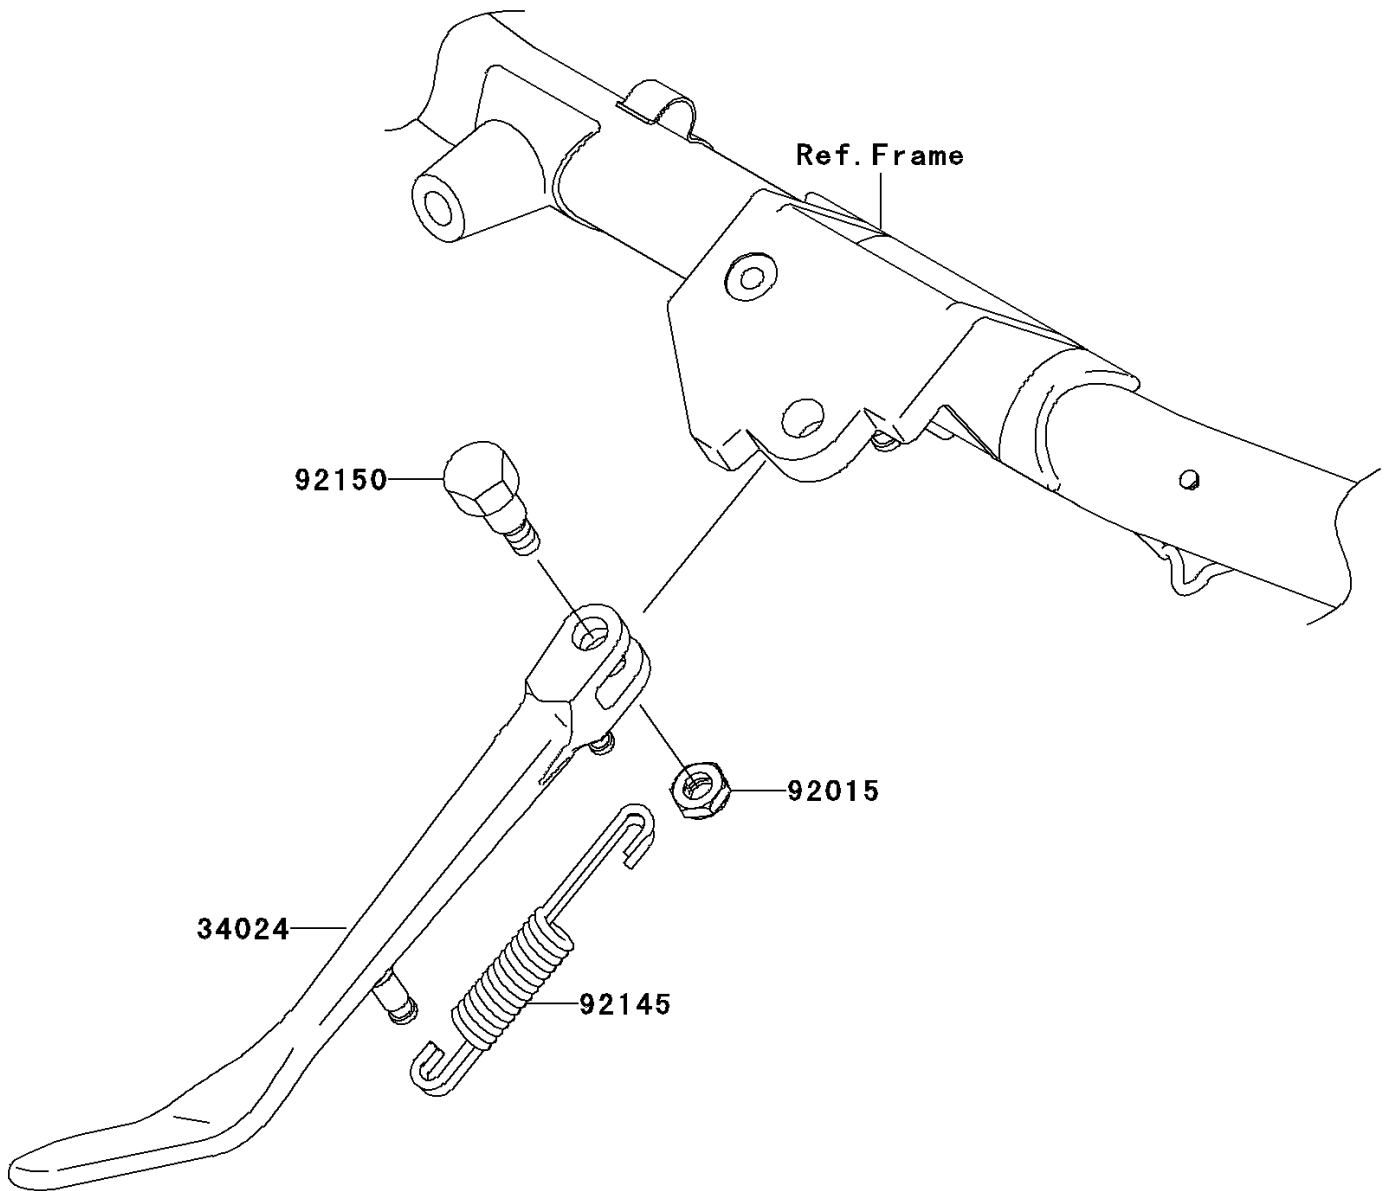

2005 Vulcan 1600 Classic PARTS DIAGRAM

Stand(s)(A3)

F2190A

2005 Vulcan 1600 Classic PARTS LIST

Stand(s)(A3)

ITEM NAME	PART NUMBER	QUANTITY
STAND-SIDE (Ref # 34024)	34024-0014	1
NUT,LOCK,10MM,BLACK (Ref # 92015)	92015-1188	1
SPRING,SIDE STAND (Ref # 92145)	92145-0083	1
BOLT,SIDE STAND (Ref # 92150)	92150-1941	1