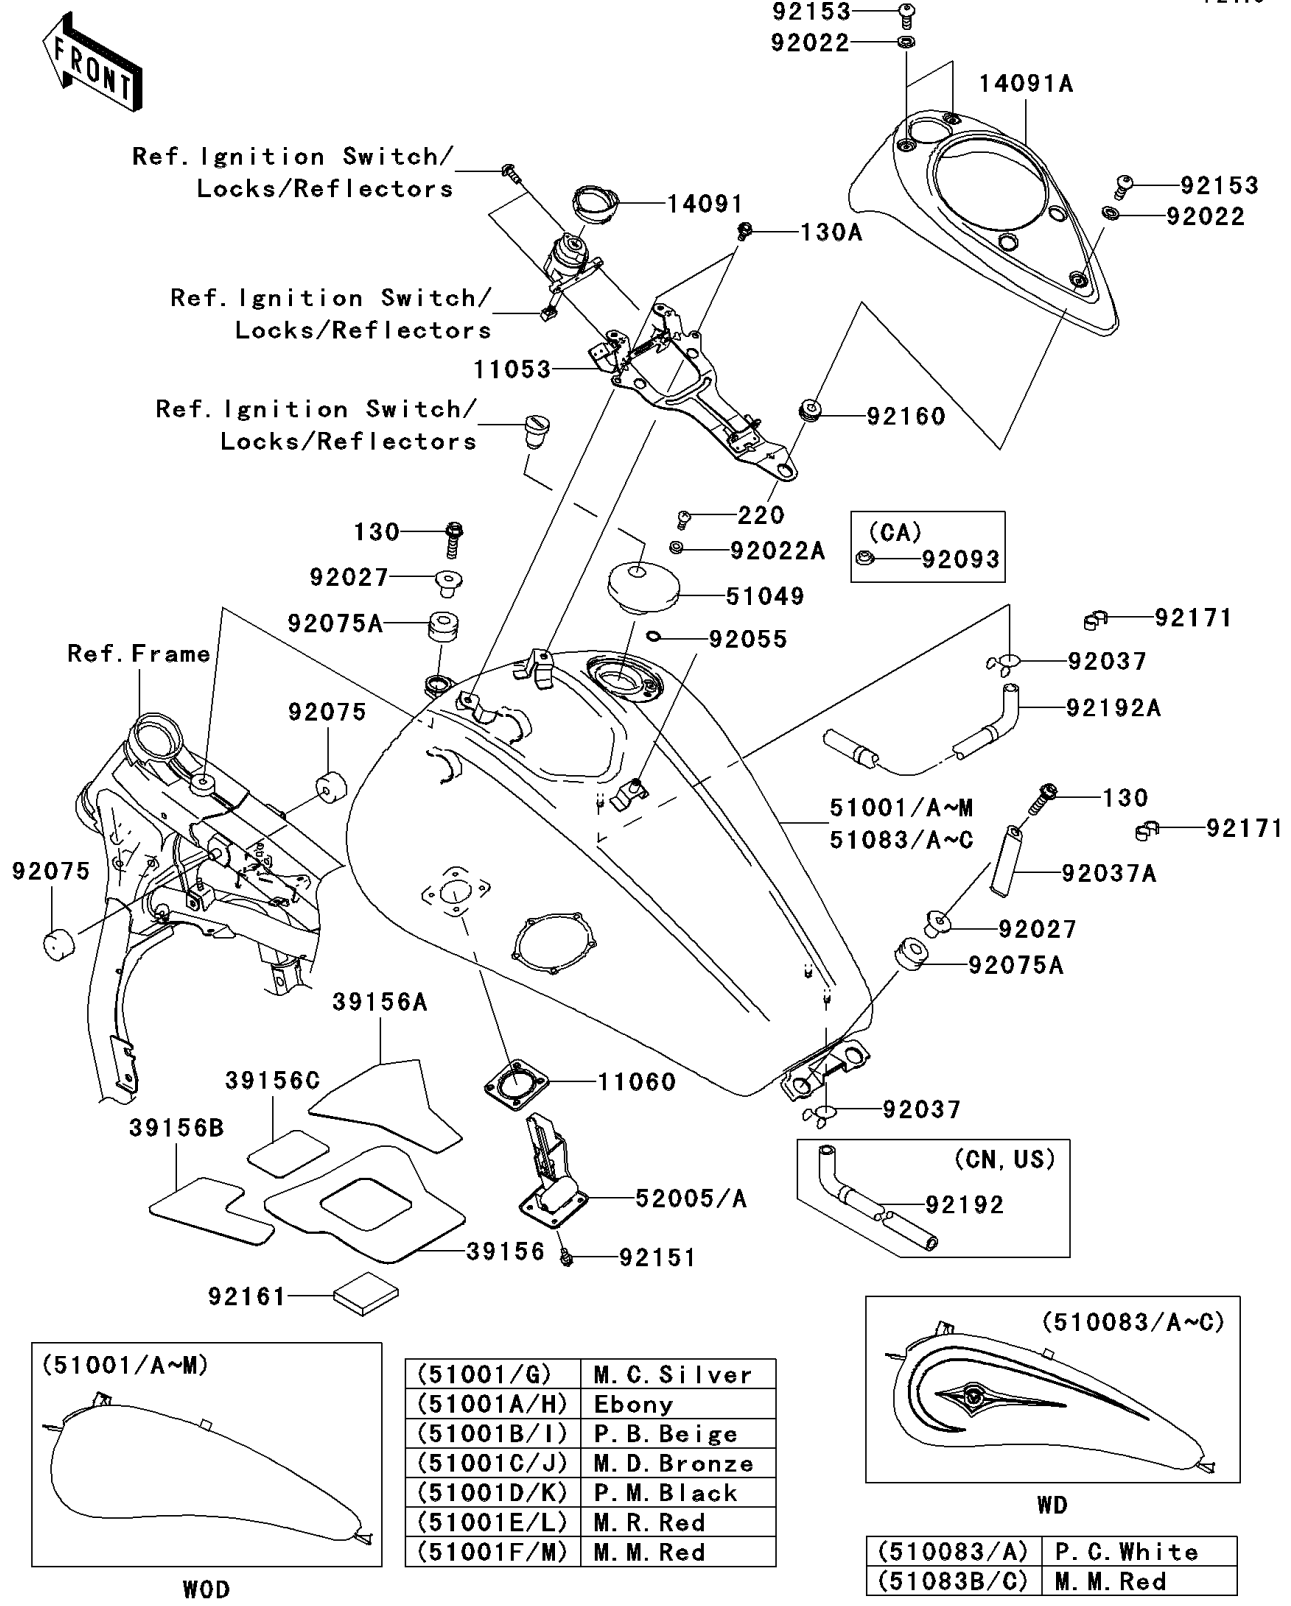

2005 Vulcan 1600 Classic PARTS DIAGRAM

Fuel Tank

F2410

(51001/A~M)

WOD

(51001/G)	M. C. Silver
(51001A/H)	Ebony
(51001B/I)	P. B. Beige
(51001C/J)	M. D. Bronze
(51001D/K)	P. M. Black
(51001E/L)	M. R. Red
(51001F/M)	M. M. Red

(510083/A~C)

WD

(510083/A)	P. C. White
(51083B/C)	M. M. Red

2005 Vulcan 1600 Classic PARTS LIST

Fuel Tank

ITEM NAME	PART NUMBER	QUANTITY
BRACKET,METER COVER (Ref # 11053)	11053-0275	1
GASKET,FUEL GAUGE (Ref # 11060)	11060-1952	1
COVER,IGNITION SWITCH (Ref # 14091)	14091-0088	1
COVER,METER (Ref # 14091A)	14091-0091	1
PAD,FUEL TANK,CNT,RR (Ref # 39156)	39156-0019	1
PAD,FUEL TANK,RH (Ref # 39156A)	39156-0020	1
PAD,FUEL TANK,LH (Ref # 39156B)	39156-0021	1
PAD,FUEL TANK,CNT,FR (Ref # 39156C)	39156-0022	1
CAP-TANK,FUEL (Ref # 51049)	51049-0003	1
BOLT-FLANGED,8X30 (Ref # 130)	130H0830	3
BOLT-FLANGED,6X14,BLACK (Ref # 130A)	130J0614	2
SCREW-PAN-CROS (Ref # 220)	220D0510	2
GAUGE,FUEL (Ref # 52005A)	52005-0004	1
WASHER,6.2X11X1.5 (Ref # 92022)	92022-183	3
WASHER,5.1X10X1.0 (Ref # 92022A)	92022-1977	2
COLLAR,L=19.3 (Ref # 92027)	92027-1780	3
CLAMP,TUBE (Ref # 92037)	92037-147	2
CLAMP,HARNESS,L=100 (Ref # 92037A)	92037-1636	1
RING-O,ID=9 (Ref # 92055)	92055-1552	2
DAMPER,FUEL TANK (Ref # 92075)	92075-125	2
DAMPER (Ref # 92075A)	92075-1736	3
BOLT,5X12 (Ref # 92151)	92151-1599	4
BOLT,SOCKET,6X10 (Ref # 92153)	92153-1096	3
DAMPER (Ref # 92160)	92160-1162	1
DAMPER (Ref # 92161)	92161-1338	1
CLAMP (Ref # 92171)	92171-1184	2
TUBE,DRAIN (Ref # 92192A)	92192-0038	1
TANK-COMP-FUEL,EBONY (Ref # 51001A)	51001-0017-H8	1
TANK-COMP-FUEL,P.B.BEIGE (Ref # 51001B)	51001-0017-X8	1

2005 Vulcan 1600 Classic PARTS LIST

Fuel Tank

ITEM NAME	PART NUMBER	QUANTITY
TANK-COMP-FUEL,EBONY (Ref # 51001H)	51001-0018-H8	1
TANK-COMP-FUEL,P.B.BEIGE (Ref # 51001I)	51001-0018-X8	1
TANK-COMP-FUEL,M.M.RED (Ref # 51083B)	51083-5354-665	1
TANK-COMP-FUEL,M.M.RED (Ref # 51083C)	51083-5355-665	1
SEAL,FUEL TANK CAP (Ref # 92093)	92093-1030	1
TUBE,BREATHER (Ref # 92192)	92192-0024	1