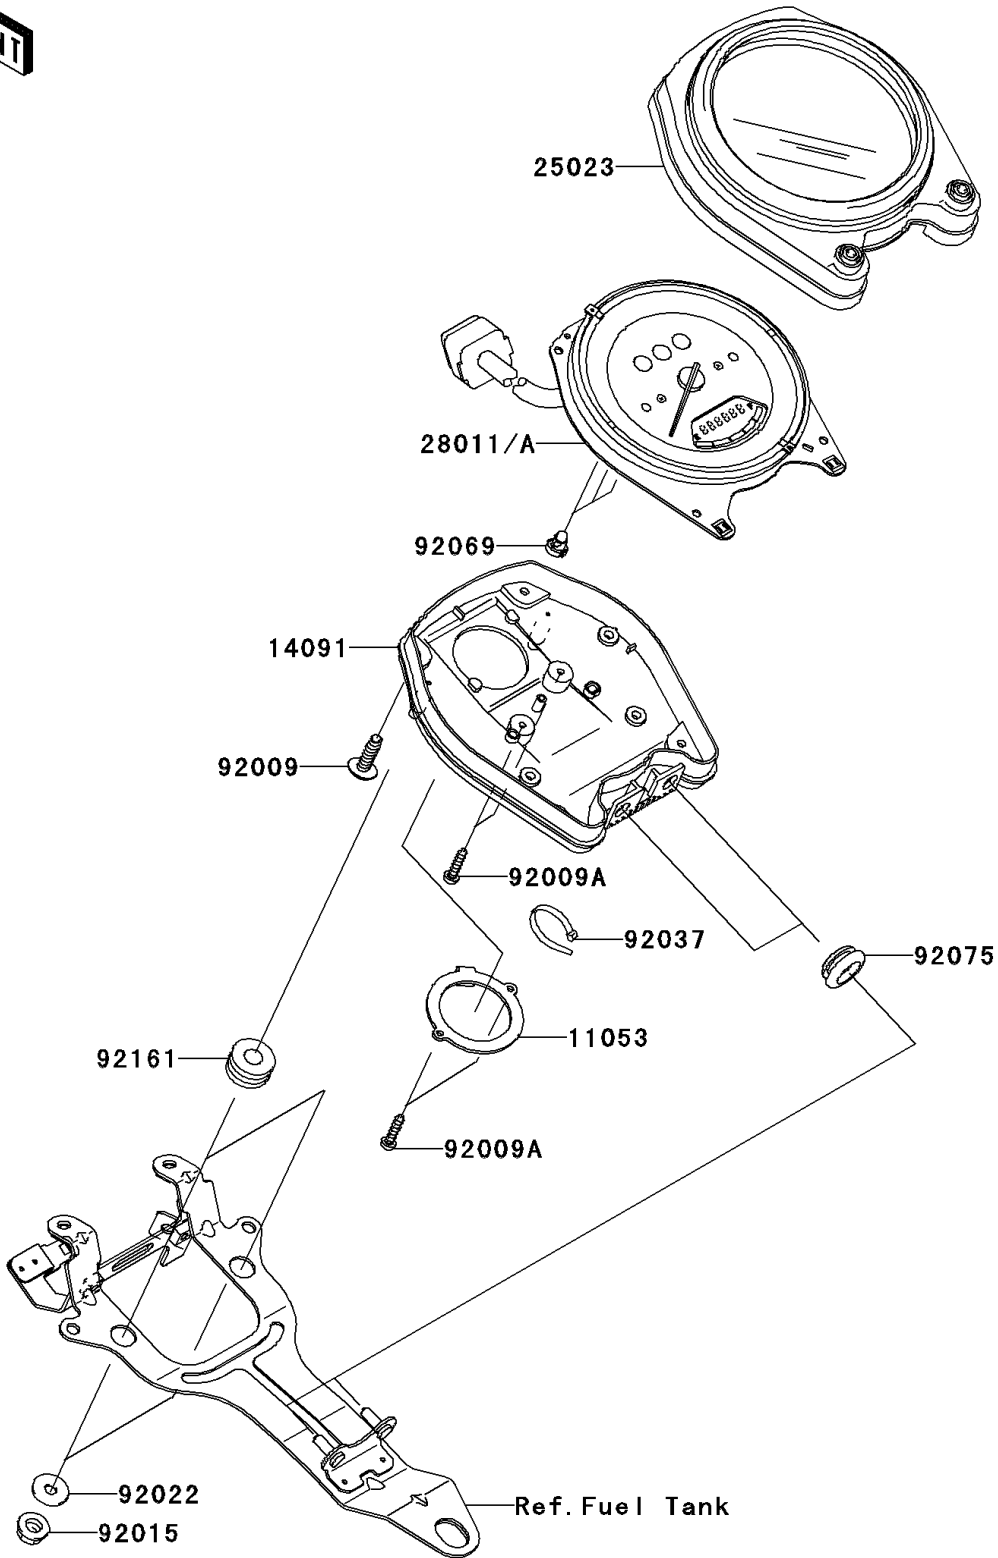

2005 Vulcan 1600 Classic PARTS DIAGRAM

Meter(s)

F2530

2005 Vulcan 1600 Classic PARTS LIST

Meter(s)

| ITEM NAME | PART NUMBER | QUANTITY |
|---------------------------------------|-------------|----------|
| BRACKET,METER (Ref # 11053) | 11053-0022 | 1 |
| COVER,METER,LWR (Ref # 14091) | 14091-0009 | 1 |
| COVER-METER CASE,UPP (Ref # 25023) | 25023-0002 | 1 |
| SCREW,TAPPING,4X16 (Ref # 92009) | 92009-1163 | 4 |
| SCREW,TAPPING,3X12 (Ref # 92009A) | 92009-1255 | 4 |
| NUT,6MM (Ref # 92015) | 92015-1386 | 2 |
| WASHER,6.5X20X1.6,BLACK (Ref # 92022) | 92022-1346 | 2 |
| CLAMP (Ref # 92037) | 92037-1173 | 1 |
| BULB,T3.4,12V1.1W (Ref # 92069) | 92069-1110 | 3 |
| DAMPER (Ref # 92075) | 92075-1011 | 2 |
| DAMPER (Ref # 92161) | 92161-0054 | 2 |
| METER,SPEED,MPH (Ref # 28011) | 28011-0003 | 1 |
| METER,SPEED,KPH (Ref # 28011A) | 28011-0004 | 1 |