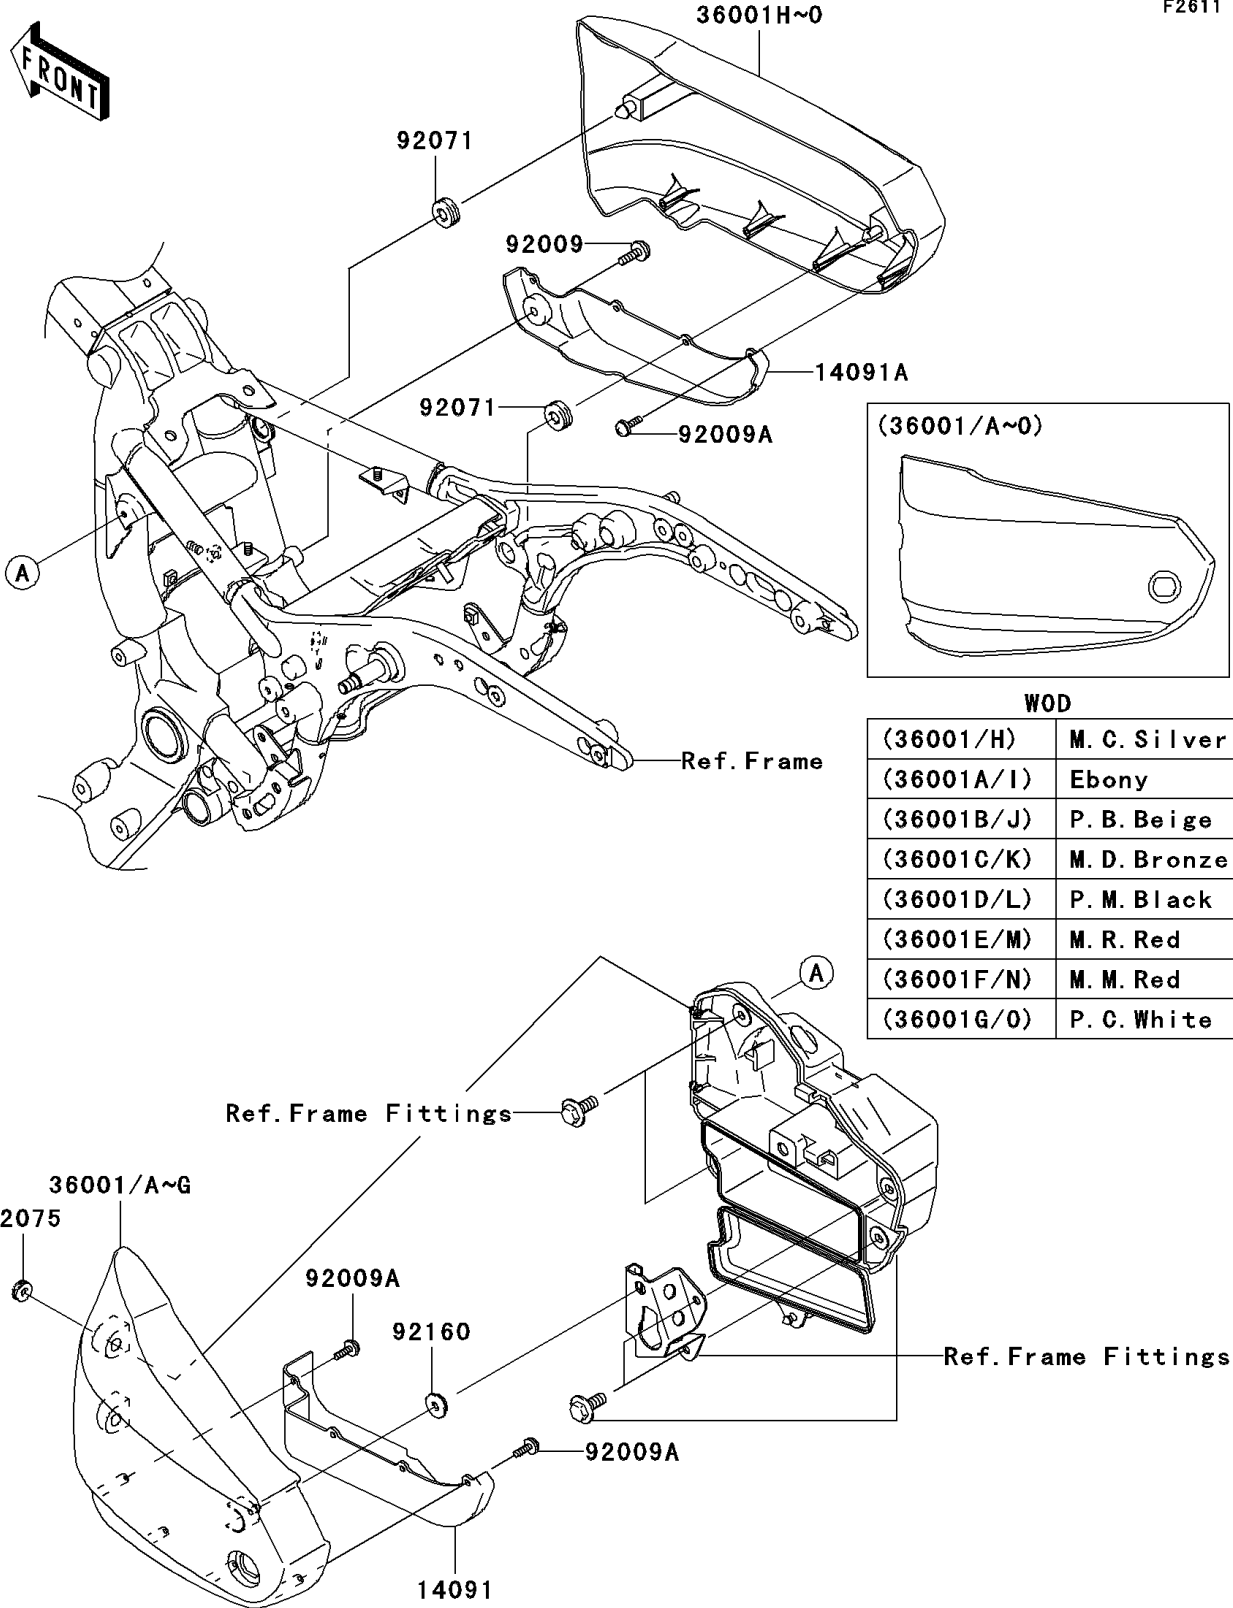

2003 Vulcan 1600 Classic PARTS DIAGRAM

Side Covers

F2611

2003 Vulcan 1600 Classic PARTS LIST

Side Covers

ITEM NAME	PART NUMBER	QUANTITY
COVER,SIDE COVER,LH (Ref # 14091)	14091-1343	1
COVER,SIDE COVER,RH (Ref # 14091A)	14091-1344	1
COVER-SIDE,LH,M.C.SILVER (Ref # 36001)	36001-1684-GA	1
COVER-SIDE,LH,M.D.BRONZE (Ref # 36001C)	36001-1684-1Z	1
COVER-SIDE,LH,M.R.RED (Ref # 36001E)	36001-1684-468	1
COVER-SIDE,RH,M.C.SILVER (Ref # 36001H)	36001-1685-GA	1
COVER-SIDE,RH,M.D.BRONZE (Ref # 36001K)	36001-1685-1Z	1
COVER-SIDE,RH,M.R.RED (Ref # 36001M)	36001-1685-468	1
SCREW,6X14 (Ref # 92009)	92009-1662	1
SCREW,TAPPING,4X14 (Ref # 92009A)	92009-1792	8
GROMMET (Ref # 92071)	92071-1131	2
DAMPER (Ref # 92075)	92075-1629	2
DAMPER (Ref # 92160)	92160-1944	1