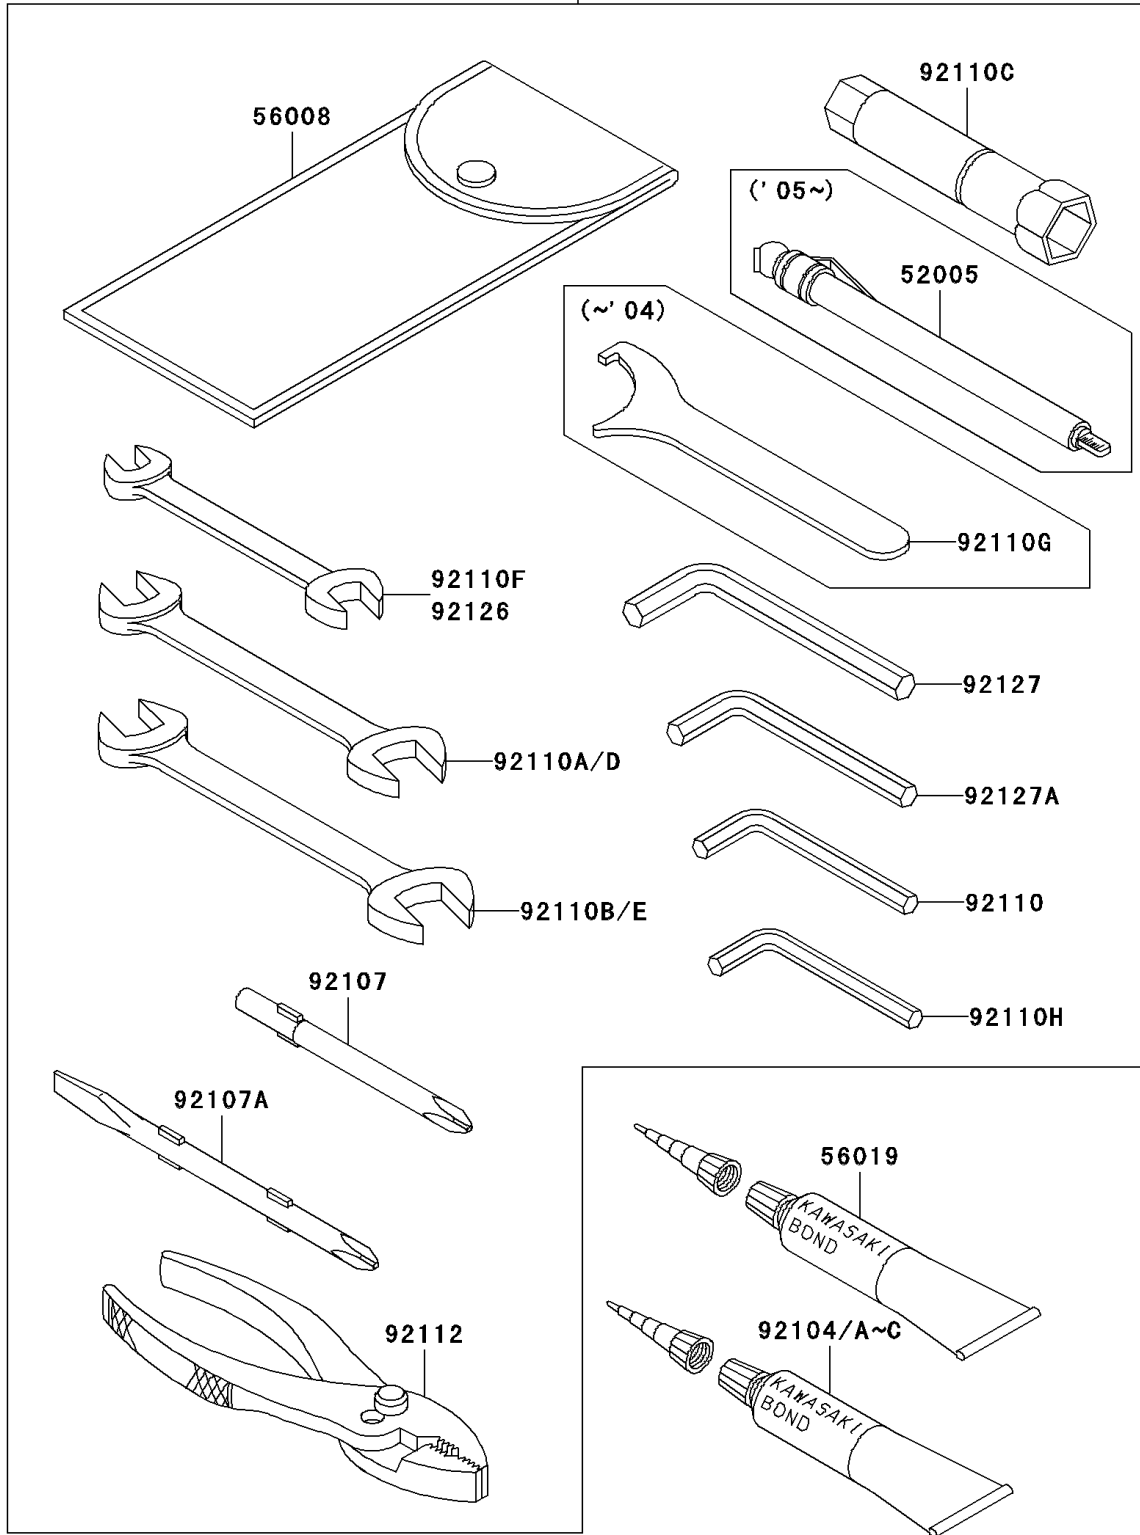

2004 Vulcan 1600 Classic PARTS DIAGRAM

Owner's Tools

56007/A

F2810

2004 Vulcan 1600 Classic PARTS LIST

Owner's Tools

ITEM NAME	PART NUMBER	QUANTITY
TOOL-KIT (Ref # 56007)	56007-0004	1
BAG,TOOL (Ref # 56008)	56008-1075	1
THREE BOND TB1211,HT/RS,WHITE (Ref # 56019)	56019-120	1
GASKET-LIQUID,TB1211F (Ref # 92104)	92104-0004	1
GASKET-LIQUID,BLACK,TB1105 (Ref # 92104A)	92104-1003	1
GASKET-LIQUID,TB1216,GRAY (Ref # 92104B)	92104-1063	1
GASKET-LIQUID,BLACK TB1216B (Ref # 92104C)	92104-1064	1
TOOL-DRIVER,#3PHILLIPS (Ref # 92107)	92107-1002	1
TOOL-DRIVER,#2PHILLIPS&SLOT (Ref # 92107A)	92107-1052	1
TOOL-WRENCH,ALLEN,5MM (Ref # 92110)	92110-1015	1
TOOL-WRENCH,OPEN END,10X12 (Ref # 92110A)	92110-1038	1
TOOL-WRENCH,OPEN END,14X17 (Ref # 92110B)	92110-1045	1
TOOL-WRENCH,BOX,18MM (Ref # 92110C)	92110-1135	1
TOOL-WRENCH,HOOK (Ref # 92110G)	92110-1202	1
TOOL-WRENCH,ALLEN,4MM (Ref # 92110H)	92110-3703	1
TOOL-PLIERS (Ref # 92112)	92112-003	1
TOOL-WRENCH,OPEN END,8X10 (Ref # 92126)	92126-001	1
TOOL-WRENCH,ALLEN,8MM (Ref # 92127)	92127-002	1
TOOL-WRENCH,ALLEN,6MM (Ref # 92127A)	92127-003	1