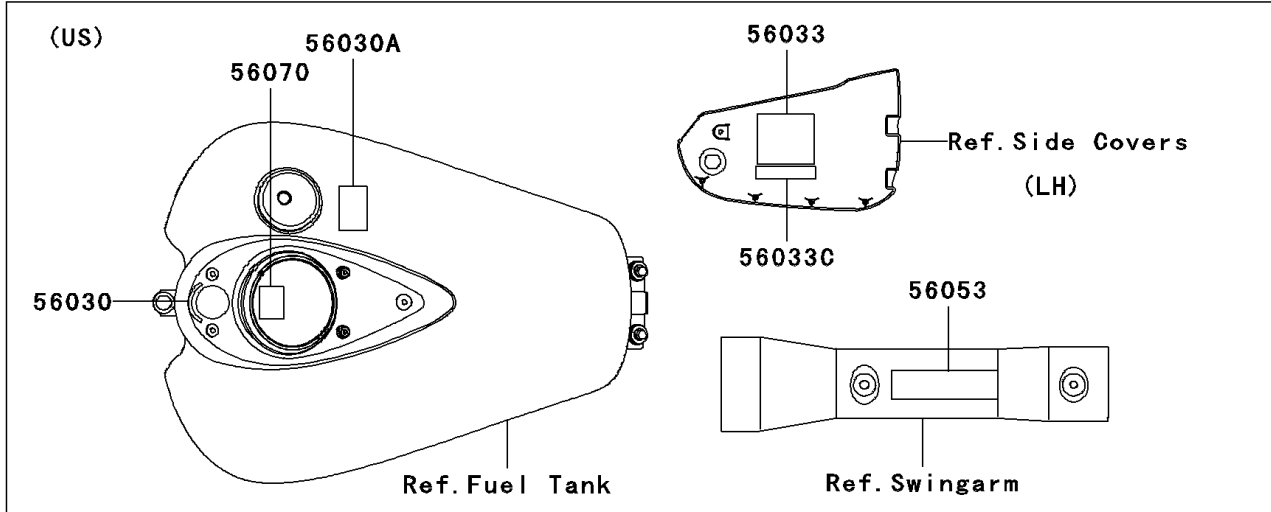

2005 Vulcan 1600 Classic PARTS DIAGRAM

Labels

F2860

2005 Vulcan 1600 Classic PARTS LIST

Labels

ITEM NAME	PART NUMBER	QUANTITY
LABEL,IGNITION (Ref # 56030)	56030-0013	1
LABEL,GASOLINE (Ref # 56030A)	56030-1177	1
LABEL,GASOLINE (Ref # 56030B)	56030-1178	1
LABEL-MANUAL,DAILY SAFETY (Ref # 56033)	56033-0011	1
LABEL-MANUAL,DAILY SAFETY (Ref # 56033A)	56033-0012	1
LABEL-MANUAL,OIL&OIL FILTER (Ref # 56033B)	56033-1262	1
LABEL-MANUAL,OIL&OIL FILTER (Ref # 56033C)	56033-1331	1
LABEL-WARNING,EVAPO (Ref # 56040)	56040-1121	1
LABEL-SPECIFICATION,TIRE&LOAD (Ref # 56053)	56053-0037	1
LABEL-SPECIFICATION,TIRE&LOAD (Ref # 56053A)	56053-0038	1
LABEL-WARNING,BREAK IN COUTION (Ref # 56070)	56070-0008	1
LABEL-CERTIFICATION,EVAPO ROUT (Ref # 59464)	59464-0043	1