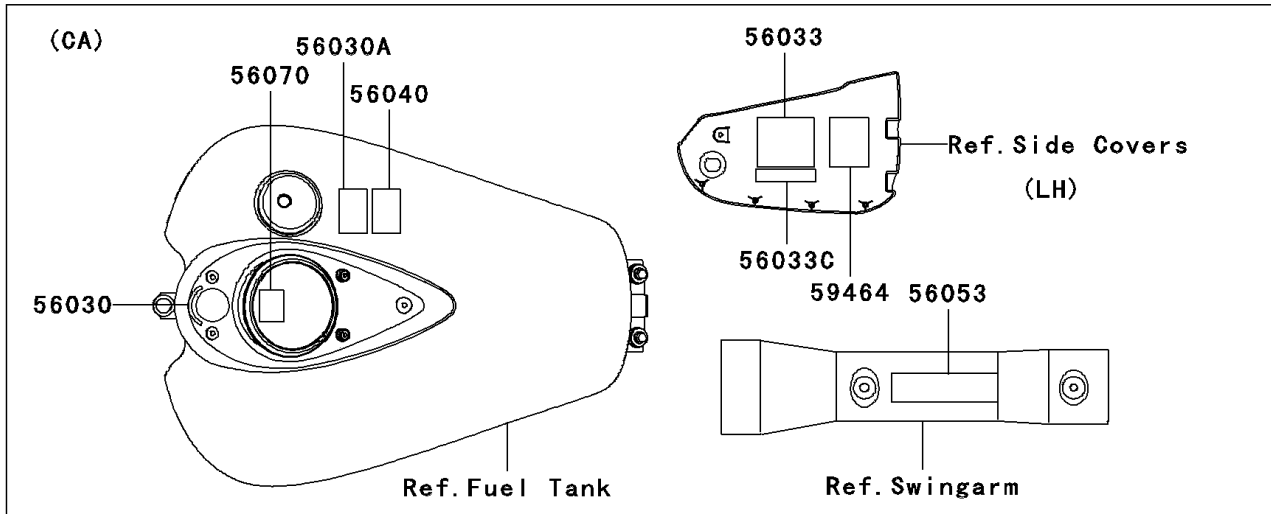

2005 Vulcan 1600 Classic PARTS DIAGRAM

Labels

F2860

2005 Vulcan 1600 Classic PARTS LIST

Labels

ITEM NAME	PART NUMBER	QUANTITY
LABEL,IGNITION (Ref # 56030)	56030-0013	1
LABEL,GASOLINE (Ref # 56030A)	56030-1177	1
LABEL,GASOLINE (Ref # 56030B)	56030-1178	1
LABEL-MANUAL,DAILY SAFETY (Ref # 56033)	56033-0011	1
LABEL-MANUAL,DAILY SAFETY (Ref # 56033A)	56033-0012	1
LABEL-MANUAL,OIL&OIL FILTER (Ref # 56033B)	56033-1262	1
LABEL-MANUAL,OIL&OIL FILTER (Ref # 56033C)	56033-1331	1
LABEL-WARNING,EVAPO (Ref # 56040)	56040-1121	1
LABEL-SPECIFICATION,TIRE&LOAD (Ref # 56053)	56053-0037	1
LABEL-SPECIFICATION,TIRE&LOAD (Ref # 56053A)	56053-0038	1
LABEL-WARNING,BREAK IN COUTION (Ref # 56070)	56070-0008	1
LABEL-CERTIFICATION,EVAPO ROUT (Ref # 59464)	59464-0043	1