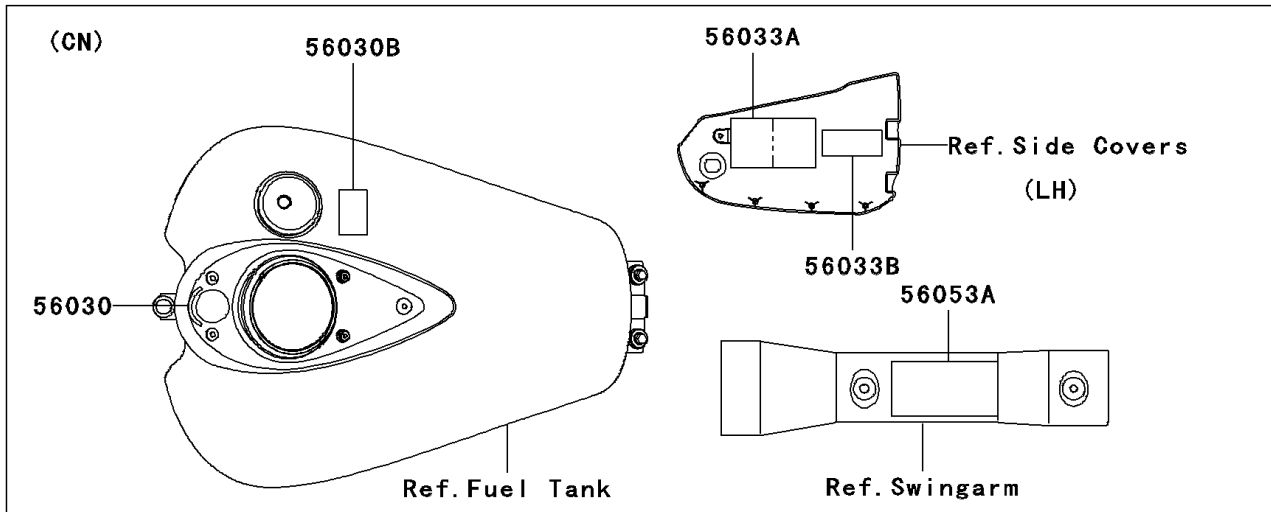

2005 Vulcan 1600 Classic PARTS DIAGRAM

Labels

F2860

2005 Vulcan 1600 Classic PARTS LIST

Labels

ITEM NAME	PART NUMBER	QUANTITY
LABEL,IGNITION (Ref # 56030)	56030-0013	1
LABEL,GASOLINE (Ref # 56030A)	56030-1177	1
LABEL,GASOLINE (Ref # 56030B)	56030-1178	1
LABEL-MANUAL,DAILY SAFETY (Ref # 56033)	56033-0011	1
LABEL-MANUAL,DAILY SAFETY (Ref # 56033A)	56033-0012	1
LABEL-MANUAL,OIL&OIL FILTER (Ref # 56033B)	56033-1262	1
LABEL-MANUAL,OIL&OIL FILTER (Ref # 56033C)	56033-1331	1
LABEL-WARNING,EVAPO (Ref # 56040)	56040-1121	1
LABEL-SPECIFICATION,TIRE&LOAD (Ref # 56053)	56053-0037	1
LABEL-SPECIFICATION,TIRE&LOAD (Ref # 56053A)	56053-0038	1
LABEL-WARNING,BREAK IN COUTION (Ref # 56070)	56070-0008	1
LABEL-CERTIFICATION,EVAPO ROUT (Ref # 59464)	59464-0043	1