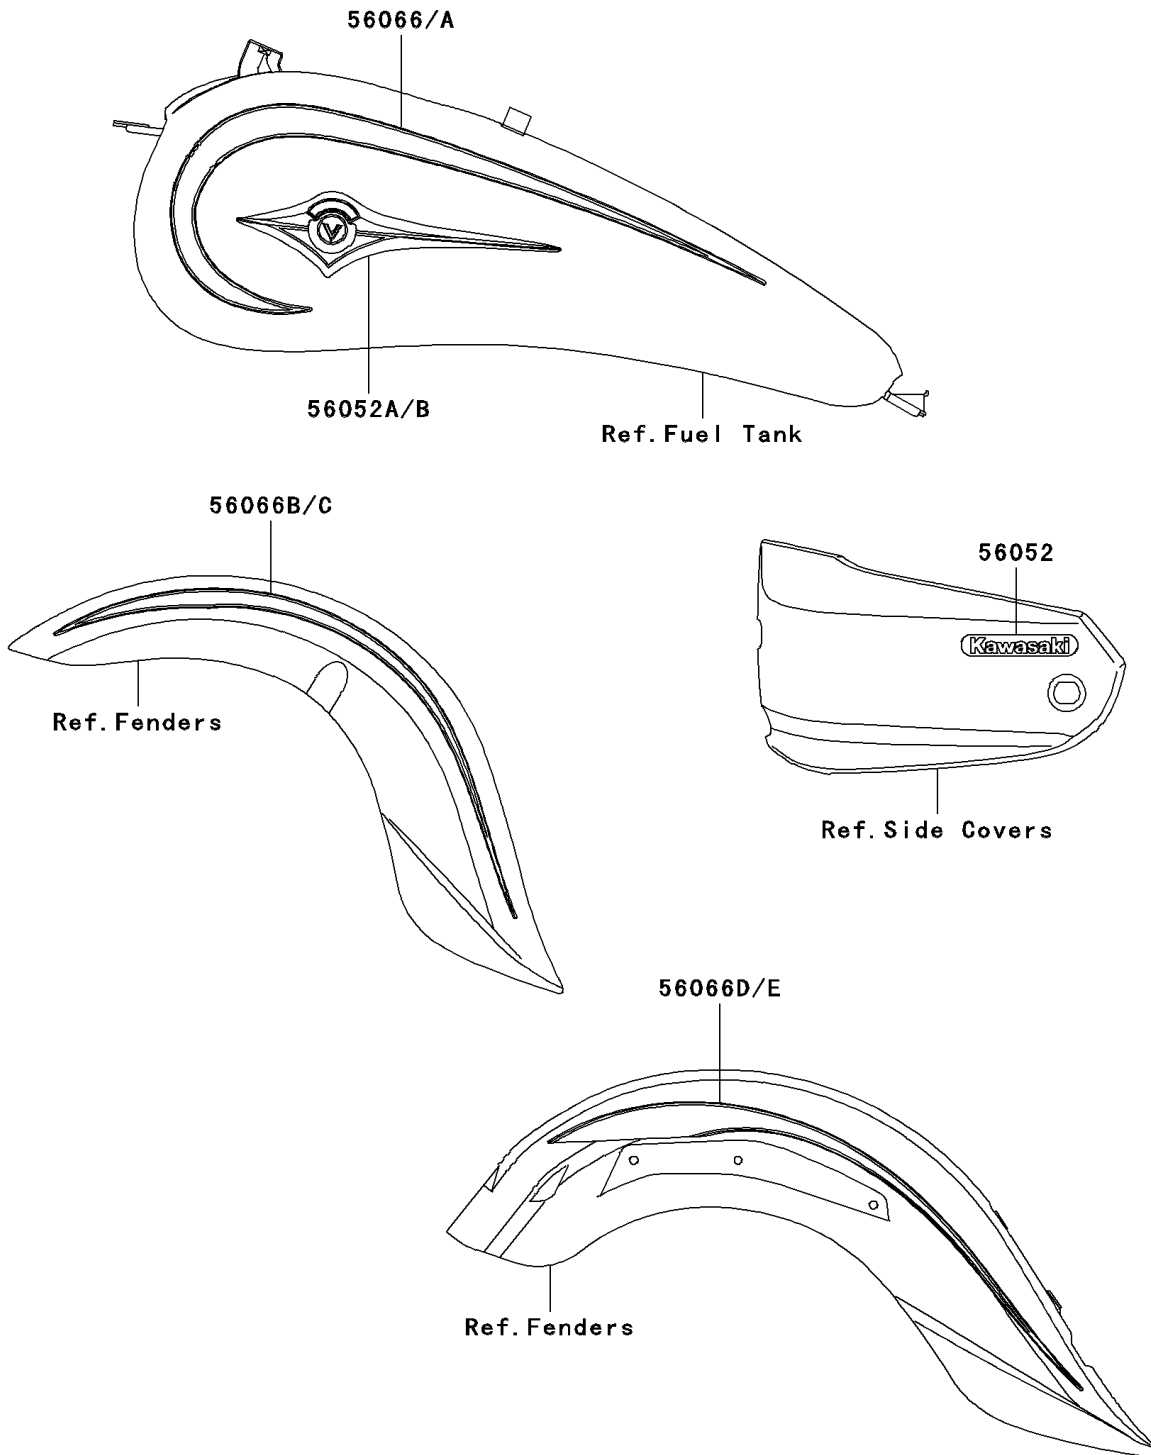

2005 Vulcan 1600 Classic PARTS DIAGRAM

Decals(Red)(A3)

F2861D

2005 Vulcan 1600 Classic PARTS LIST

Decals(Red)(A3)

ITEM NAME	PART NUMBER	QUANTITY
MARK,SIDE COVER,KAWASAKI (Ref # 56052)	56052-1533	2
MARK,FUEL TANK,LH (Ref # 56052A)	56052-1883	1
MARK,FUEL TANK,RH (Ref # 56052B)	56052-1884	1
PATTERN,FUEL TANK,LH (Ref # 56066)	56066-1815	1
PATTERN,FUEL TANK,RH (Ref # 56066A)	56066-1816	1
PATTERN,FR FENDER,LH (Ref # 56066B)	56066-1817	1
PATTERN,FR FENDER,RH (Ref # 56066C)	56066-1818	1
PATTERN,RR FENDER,LH (Ref # 56066D)	56066-1819	1
PATTERN,RR FENDER,RH (Ref # 56066E)	56066-1820	1